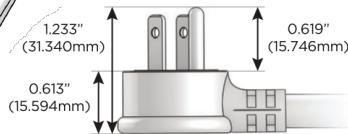

M-POWER-5T

AC POWER & DATA CONNECTIVITY SOLUTION

M-POWER-5T-XAEAX-S3ATP

Specs:

Modules/Ports:

- X Switched AC
- A Tamper Resistant AC Receptacle
- E USB-A & USB-C (20W)

Distributed by

Mormax Company, Inc.