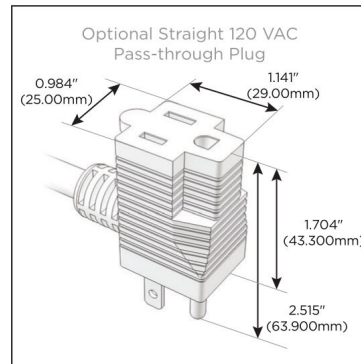

Plug:

Supplied with Low Profile Flat 45° Angle 120 VAC Plug

Optional Standard Straight 120 VAC Plug

Optional Straight 120 VAC Pass-through Plug

- CLEAN, COMPACT DESIGN
- STREAMLINED
- LOW PROFILE
- SIDE-EXITING CORDS
- PLUG & PLAY
- 6' AC CORD & PLUG (FLAT PLUG STANDARD)
- CUSTOMIZABLE CONFIGURATIONS AND FINISHES
- UL LISTED FOR MOUNTING IN FURNITURE
- 15A

M-POWER-5T

AC POWER & DATA CONNECTIVITY SOLUTION

M-POWER-5T-XAEAX-S3ATP

Specs:

Modules/Ports:

- X Switched AC
- A Tamper Resistant AC Receptacle
- E USB-A & USB-C (20W)

Distributed by

Mormax Company, Inc.