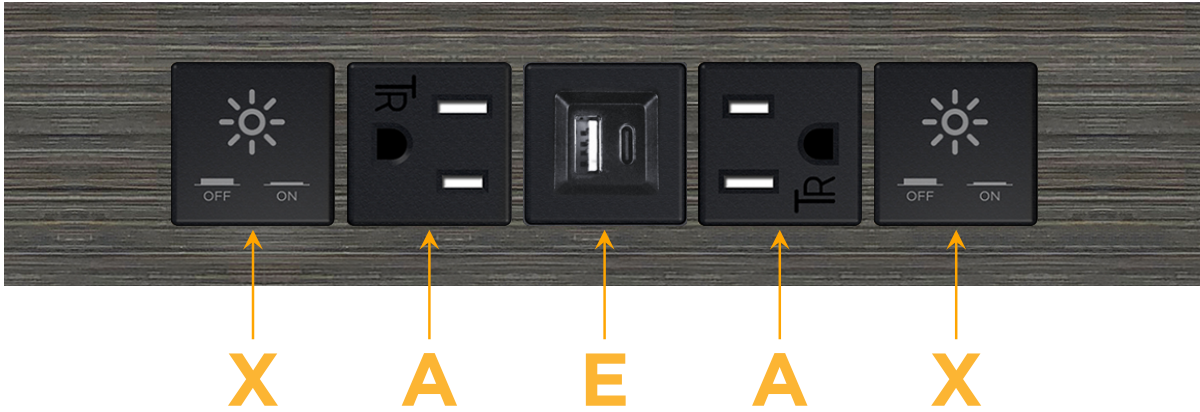

Trim Plate Finish: **GUNMETAL (ABS)**

Custom Finishes Available

M-POWER-5T-XAEAX-S3ATP

Features:

Module/Port Options:

- A** Tamper Resistant AC Receptacle
- E** USB-A & USB-C (20W)
- M** Double USB-A (Fast Charging Ports - 18W)
- H** HDMI
- 6** CAT 6
- 12** RJ 12
- X** Switched AC
- Y** 3-Way Switch (Low Voltage)
- V** USB-C (45W High Speed Charging Port)
- S** USB-C (25W High Speed Charging Port)
- R** Switched AC (Rocker Switch)
- D** Dimmer Switch

Plug:

Supplied with Low Profile Flat 45° Angle 120 VAC Plug

Optional Standard Straight 120 VAC Plug

Optional Straight 120 VAC Pass-through Plug

- CLEAN, COMPACT DESIGN
- STREAMLINED
- LOW PROFILE
- SIDE-EXITING CORDS
- PLUG & PLAY
- 6' AC CORD & PLUG (FLAT PLUG STANDARD)
- CUSTOMIZABLE CONFIGURATIONS AND FINISHES
- UL LISTED FOR MOUNTING IN FURNITURE
- 15A

M-POWER-5T

AC POWER & DATA CONNECTIVITY SOLUTION

M-POWER-5T-XAEAX-S3ATP

Specs:

Modules/Ports:

- X Switched AC
- A Tamper Resistant AC Receptacle
- E USB-A & USB-C (20W)

Distributed by

Mormax Company, Inc.