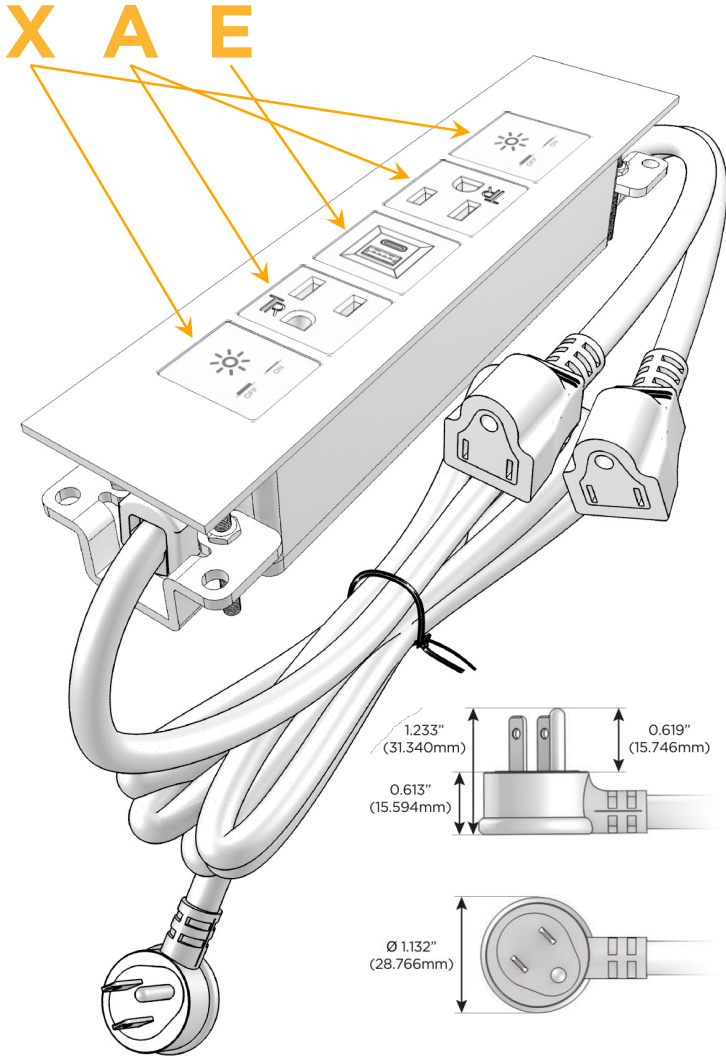

Trim Plate Finish: **GUNMETAL (ABS)**

Custom Finishes Available

M-POWER-5T-XAEAX-S3ATP

Features:

Module/Port Options:

- A** Tamper Resistant AC Receptacle
- E** USB-A & USB-C (20W)
- M** Double USB-A (Fast Charging Ports - 18W)
- H** HDMI
- 6** CAT 6
- 12** RJ 12
- X** Switched AC
- Y** 3-Way Switch (Low Voltage)
- V** USB-C (45W High Speed Charging Port)
- S** USB-C (25W High Speed Charging Port)
- R** Switched AC (Rocker Switch)
- D** Dimmer Switch

Plug:

Supplied with Low Profile Flat 45° Angle 120 VAC Plug

Optional Standard Straight 120 VAC Plug

Optional Straight 120 VAC Pass-through Plug

- CLEAN, COMPACT DESIGN
- STREAMLINED
- LOW PROFILE
- SIDE-EXITING CORDS
- PLUG & PLAY
- 6' AC CORD & PLUG (FLAT PLUG STANDARD)
- CUSTOMIZABLE CONFIGURATIONS AND FINISHES
- UL LISTED FOR MOUNTING IN FURNITURE
- 15A

M-POWER-5T

AC POWER & DATA CONNECTIVITY SOLUTION

M-POWER-5T-XAEAX-S3ATP

Specs:

Modules/Ports:

- X Switched AC
- A Tamper Resistant AC Receptacle
- E USB-A & USB-C (20W)

Distributed by

Mormax Company, Inc.