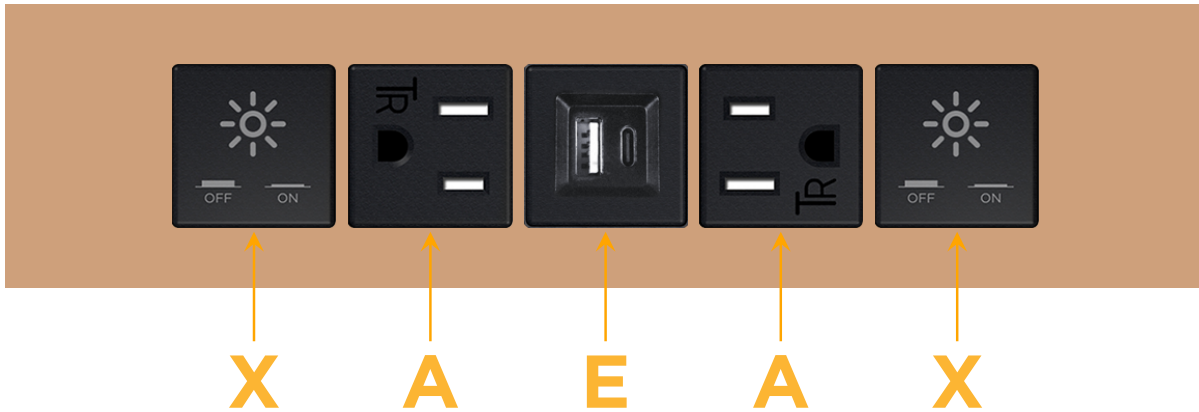

Trim Plate Finish: **COPPER (ABS)**

Custom Finishes Available

M-POWER-5T-XAEAX-CUATP

Features:

**Module/Port Options:**

- A** Tamper Resistant AC Receptacle
- E** USB-A & USB-C (20W)
- M** Double USB-A (Fast Charging Ports - 18W)
- H** HDMI
- 6** CAT 6
- 12** RJ 12
- X** Switched AC
- Y** 3-Way Switch (Low Voltage)
- V** USB-C (45W High Speed Charging Port)
- S** USB-C (25W High Speed Charging Port)
- R** Switched AC (Rocker Switch)
- D** Dimmer Switch

**Plug:**

Supplied with Low Profile Flat 45° Angle 120 VAC Plug

Optional Standard Straight 120 VAC Plug

Optional Straight 120 VAC Pass-through Plug

- CLEAN, COMPACT DESIGN
- STREAMLINED
- LOW PROFILE
- SIDE-EXITING CORDS
- PLUG & PLAY
- 6' AC CORD & PLUG (FLAT PLUG STANDARD)
- CUSTOMIZABLE CONFIGURATIONS AND FINISHES
- UL LISTED FOR MOUNTING IN FURNITURE
- 15A

## AC POWER & DATA CONNECTIVITY SOLUTION

M-POWER-5T-XAEAX-CUATP

Specs:

**Modules/Ports:**

- X** Switched AC
- A** Tamper Resistant AC Receptacle
- E** USB-A & USB-C (20W)

Distributed by

Mormax Company, Inc.