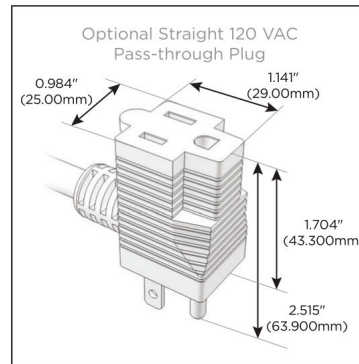

M-POWER-5T

AC POWER & DATA CONNECTIVITY SOLUTION

M-POWER-5T-XAEAX-CUATP

Specs:

Modules/Ports:

- **X** Switched AC
- **A** Tamper Resistant AC Receptacle
- **E** USB-A & USB-C (20W)