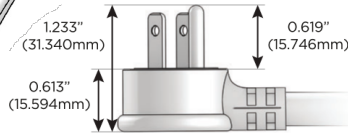

M-POWER-5T

AC POWER & DATA CONNECTIVITY SOLUTION

M-POWER-5T-XAEAX-CUATP

Specs:

Modules/Ports:

- **X** Switched AC
- **A** Tamper Resistant AC Receptacle
- **E** USB-A & USB-C (20W)