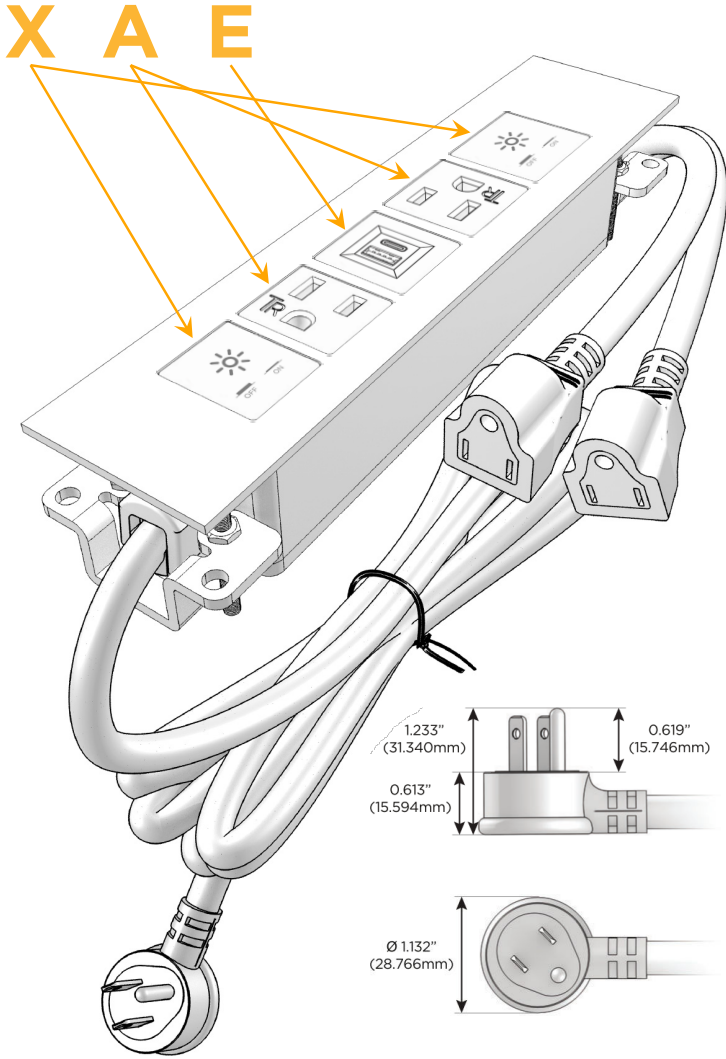

Trim Plate Finish: **COPPER (ABS)**

Custom Finishes Available

M-POWER-5T-XAEAX-CUATP

Features:

**Module/Port Options:**

- A** Tamper Resistant AC Receptacle
- E** USB-A & USB-C (20W)
- M** Double USB-A (Fast Charging Ports - 18W)
- H** HDMI
- 6** CAT 6
- 12** RJ 12
- X** Switched AC
- Y** 3-Way Switch (Low Voltage)
- V** USB-C (45W High Speed Charging Port)
- S** USB-C (25W High Speed Charging Port)
- R** Switched AC (Rocker Switch)
- D** Dimmer Switch

**Plug:**

Supplied with Low Profile Flat 45° Angle 120 VAC Plug

Optional Standard Straight 120 VAC Plug

Optional Straight 120 VAC Pass-through Plug

- CLEAN, COMPACT DESIGN
- STREAMLINED
- LOW PROFILE
- SIDE-EXITING CORDS
- PLUG & PLAY
- 6' AC CORD & PLUG (FLAT PLUG STANDARD)
- CUSTOMIZABLE CONFIGURATIONS AND FINISHES
- UL LISTED FOR MOUNTING IN FURNITURE
- 15A

## AC POWER & DATA CONNECTIVITY SOLUTION

M-POWER-5T-XAEAX-CUATP

Specs:

**Modules/Ports:**

- X** Switched AC
- A** Tamper Resistant AC Receptacle
- E** USB-A & USB-C (20W)

Distributed by

Mormax Company, Inc.