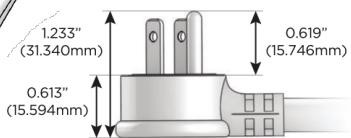

M-POWER-5T

AC POWER & DATA CONNECTIVITY SOLUTION

M-POWER-5T-XAEAX-BZATP

Specs:

Modules/Ports:

- **X** Switched AC
- **A** Tamper Resistant AC Receptacle
- **E** USB-A & USB-C (20W)