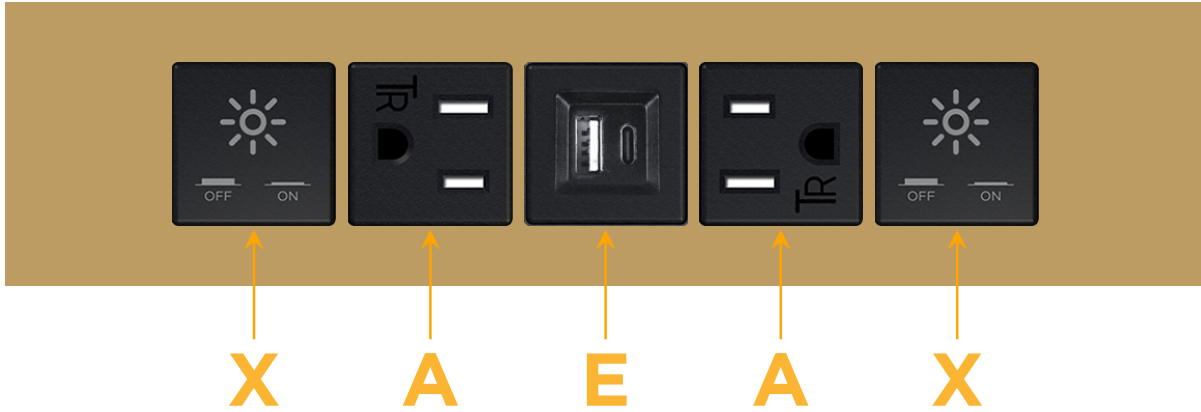

M-POWER-5T

AC POWER & DATA CONNECTIVITY SOLUTION

M-POWER-5T-XAEAX-BZATP

Distributed by

Mormax Company, Inc.

8 Westchester Plaza

Elmsford, NY 10523

914-699-0101

sales@mormax.com

mormax.com

Metro Light & Power's line of power & data solutions offers sophisticated design elements combined with greater ease of installation. Streamlined and low-profile, enhanced by side-exiting cords, our outlets advance the industry with their cutting edge look and feel. We believe flexibility is key, and we provide a variety of mounting options, including the ability to mount in limited spaces. Our outlets are available in many finishes and configurations, in addition to a custom color and finish capability for our clients.

Trim Plate Finish: **STANDARD BRONZE (ABS)**

Custom Finishes Available

M-POWER-5T-XAEAX-BZATP

Features:

Module/Port Options:

- **A** Tamper Resistant AC Receptacle
- **E** USB-A & USB-C (20W)
- **M** Double USB-A (Fast Charging Ports - 18W)
- **H** HDMI
- **6** CAT 6
- **12** RJ 12
- **X** Switched AC
- **Y** 3-Way Switch (Low Voltage)
- **V** USB-C (45W High Speed Charging Port)
- **S** USB-C (25W High Speed Charging Port)
- **R** Switched AC (Rocker Switch)
- **D** Dimmer Switch

Plug:

Supplied with Low Profile Flat 45° Angle 120 VAC Plug

Optional Standard Straight 120 VAC Plug

Optional Straight 120 VAC Pass-through Plug

- CLEAN, COMPACT DESIGN
- STREAMLINED
- LOW PROFILE
- SIDE-EXITING CORDS
- PLUG & PLAY
- 6' AC CORD & PLUG (FLAT PLUG STANDARD)
- CUSTOMIZABLE CONFIGURATIONS AND FINISHES
- UL LISTED FOR MOUNTING IN FURNITURE
- 15A