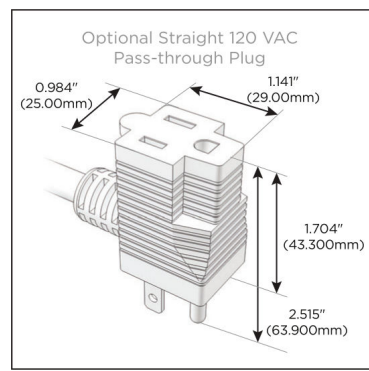

M-POWER-5T

AC POWER & DATA CONNECTIVITY SOLUTION

M-POWER-5T-XAEAX-BZATP

Specs:

Modules/Ports:

- **X** Switched AC
- **A** Tamper Resistant AC Receptacle
- **E** USB-A & USB-C (20W)