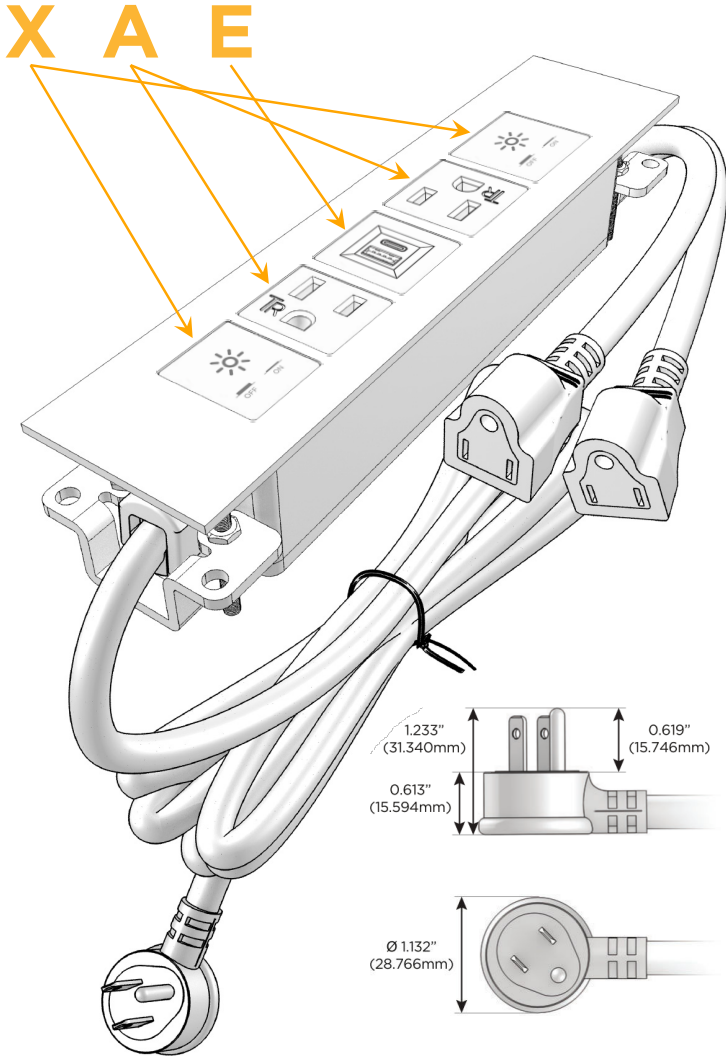

### Module/Port Options:

- A** Tamper Resistant AC Receptacle
- E** USB-A & USB-C (20W)
- M** Double USB-A (Fast Charging Ports - 18W)
- H** HDMI
- 6** CAT 6
- 12** RJ 12
- X** Switched AC
- Y** 3-Way Switch (Low Voltage)
- V** USB-C (45W High Speed Charging Port)
- S** USB-C (25W High Speed Charging Port)
- R** Switched AC (Rocker Switch)
- D** Dimmer Switch

### Plug:

Supplied with Low Profile Flat 45° Angle 120 VAC Plug

Optional Standard Straight 120 VAC Plug

Optional Straight 120 VAC Pass-through Plug

- CLEAN, COMPACT DESIGN
- STREAMLINED
- LOW PROFILE
- SIDE-EXITING CORDS
- PLUG & PLAY
- 6' AC CORD & PLUG (FLAT PLUG STANDARD)
- CUSTOMIZABLE CONFIGURATIONS AND FINISHES
- UL LISTED FOR MOUNTING IN FURNITURE
- 15A

## AC POWER & DATA CONNECTIVITY SOLUTION

M-POWER-5T-XAEAX-BZATP

Specs:

**Modules/Ports:**

- X** Switched AC
- A** Tamper Resistant AC Receptacle
- E** USB-A & USB-C (20W)

Distributed by

Mormax Company, Inc.