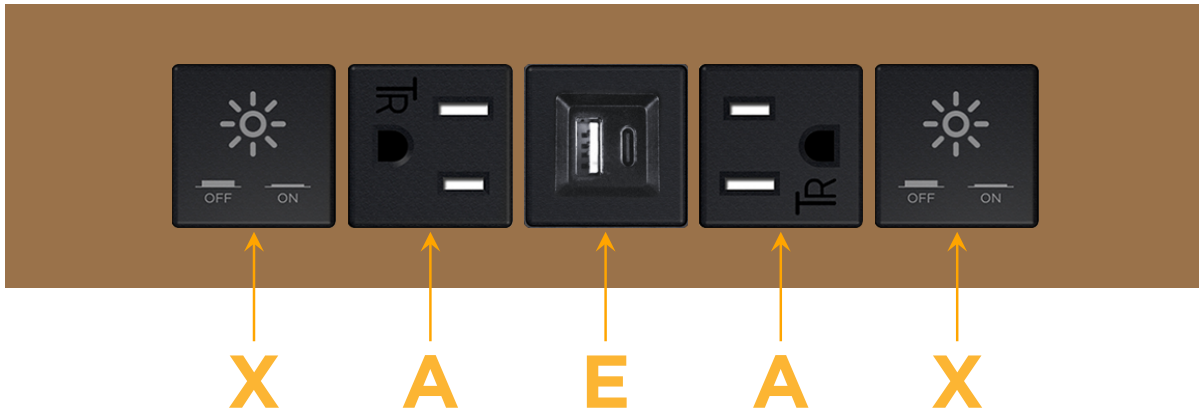

Trim Plate Finish: **ARCHITECTURAL BRONZE (ABS)**

Custom Finishes Available

M-POWER-5T-XAEAX-BZ5ATP

Features:

Module/Port Options:

- A** Tamper Resistant AC Receptacle
- E** USB-A & USB-C (20W)
- M** Double USB-A (Fast Charging Ports - 18W)
- H** HDMI
- 6** CAT 6
- 12** RJ 12
- X** Switched AC
- Y** 3-Way Switch (Low Voltage)
- V** USB-C (45W High Speed Charging Port)
- S** USB-C (25W High Speed Charging Port)
- R** Switched AC (Rocker Switch)
- D** Dimmer Switch

Plug:

Supplied with Low Profile Flat 45° Angle 120 VAC Plug

Optional Standard Straight 120 VAC Plug

Optional Straight 120 VAC Pass-through Plug

- CLEAN, COMPACT DESIGN
- STREAMLINED
- LOW PROFILE
- SIDE-EXITING CORDS
- PLUG & PLAY
- 6' AC CORD & PLUG (FLAT PLUG STANDARD)
- CUSTOMIZABLE CONFIGURATIONS AND FINISHES
- UL LISTED FOR MOUNTING IN FURNITURE
- 15A

M-POWER-5T

AC POWER & DATA CONNECTIVITY SOLUTION

M-POWER-5T-XAEAX-BZ5ATP

Specs:

Modules/Ports:

- X Switched AC
- A Tamper Resistant AC Receptacle
- E USB-A & USB-C (20W)

Distributed by

Mormax Company, Inc.