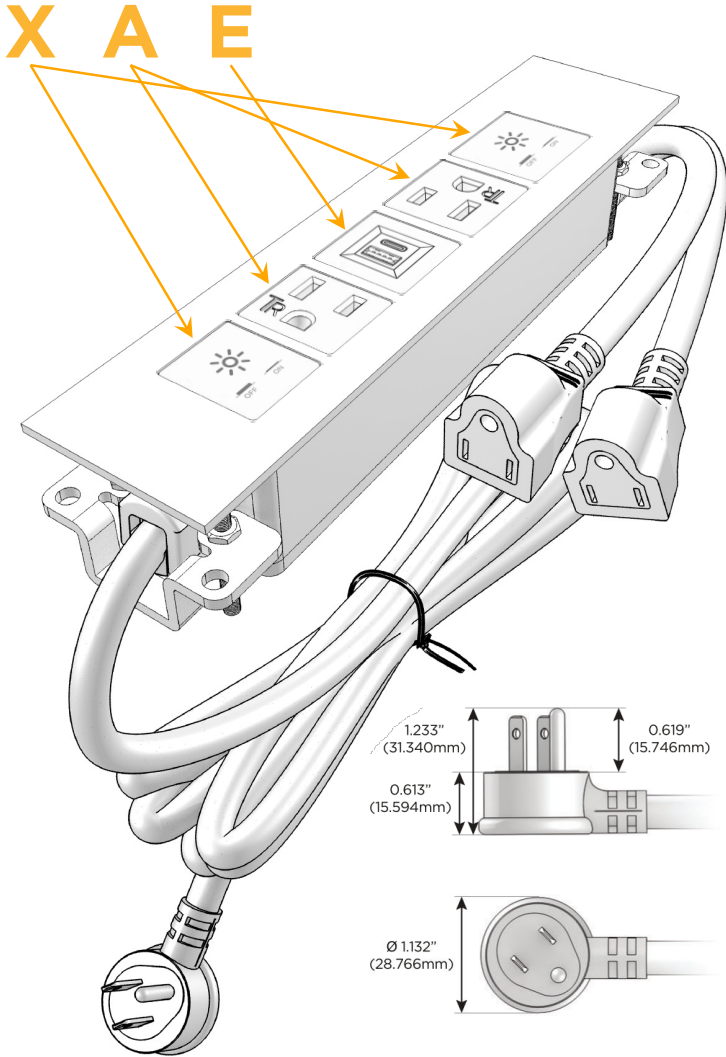

Trim Plate Finish: **ARCHITECTURAL BRONZE (ABS)**

Custom Finishes Available

M-POWER-5T-XAEAX-BZ5ATP

Features:

Module/Port Options:

- A** Tamper Resistant AC Receptacle
- E** USB-A & USB-C (20W)
- M** Double USB-A (Fast Charging Ports - 18W)
- H** HDMI
- 6** CAT 6
- 12** RJ 12
- X** Switched AC
- Y** 3-Way Switch (Low Voltage)
- V** USB-C (45W High Speed Charging Port)
- S** USB-C (25W High Speed Charging Port)
- R** Switched AC (Rocker Switch)
- D** Dimmer Switch

Plug:

Supplied with Low Profile Flat 45° Angle 120 VAC Plug

Optional Standard Straight 120 VAC Plug

Optional Straight 120 VAC Pass-through Plug

- CLEAN, COMPACT DESIGN
- STREAMLINED
- LOW PROFILE
- SIDE-EXITING CORDS
- PLUG & PLAY
- 6' AC CORD & PLUG (FLAT PLUG STANDARD)
- CUSTOMIZABLE CONFIGURATIONS AND FINISHES
- UL LISTED FOR MOUNTING IN FURNITURE
- 15A

M-POWER-5T

AC POWER & DATA CONNECTIVITY SOLUTION

M-POWER-5T-XAEAX-BZ5ATP

Specs:

Modules/Ports:

- X Switched AC
- A Tamper Resistant AC Receptacle
- E USB-A & USB-C (20W)

Distributed by

Mormax Company, Inc.