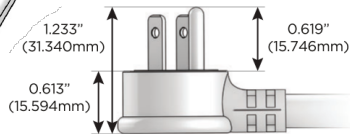

M-POWER-5T

AC POWER & DATA CONNECTIVITY SOLUTION

M-POWER-5T-XAEAX-BZ5ATP

Specs:

Modules/Ports:

- X Switched AC
- A Tamper Resistant AC Receptacle
- E USB-A & USB-C (20W)

Distributed by

Mormax Company, Inc.