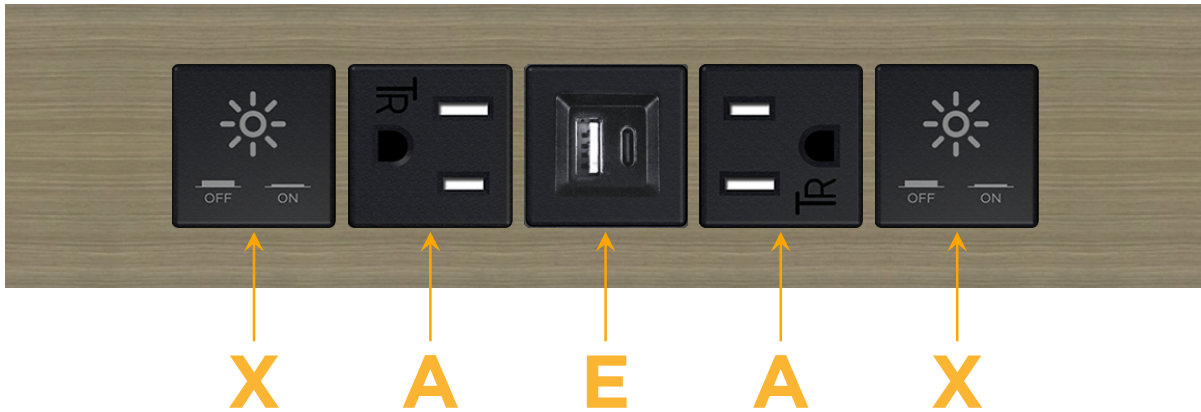

Trim Plate Finish: **ANTIQUED ARCHITECTURAL BRONZE (ABS)**

Custom Finishes Available

M-POWER-5T-XAEAX-BZ5AATP

Features:

Module/Port Options:

- A** Tamper Resistant AC Receptacle
- E** USB-A & USB-C (20W)
- M** Double USB-A (Fast Charging Ports - 18W)
- H** HDMI
- 6** CAT 6
- 12** RJ 12
- X** Switched AC
- Y** 3-Way Switch (Low Voltage)
- V** USB-C (45W High Speed Charging Port)
- S** USB-C (25W High Speed Charging Port)
- R** Switched AC (Rocker Switch)
- D** Dimmer Switch

Plug:

Supplied with Low Profile Flat 45° Angle 120 VAC Plug

Optional Standard Straight 120 VAC Plug

Optional Straight 120 VAC Pass-through Plug

- CLEAN, COMPACT DESIGN
- STREAMLINED
- LOW PROFILE
- SIDE-EXITING CORDS
- PLUG & PLAY
- 6' AC CORD & PLUG (FLAT PLUG STANDARD)
- CUSTOMIZABLE CONFIGURATIONS AND FINISHES
- UL LISTED FOR MOUNTING IN FURNITURE
- 15A

M-POWER-5T

AC POWER & DATA CONNECTIVITY SOLUTION

M-POWER-5T-XAEAX-BZ5AATP

Specs:

Modules/Ports:

- X** Switched AC
- A** Tamper Resistant AC Receptacle
- E** USB-A & USB-C (20W)

Distributed by

Mormax Company, Inc.