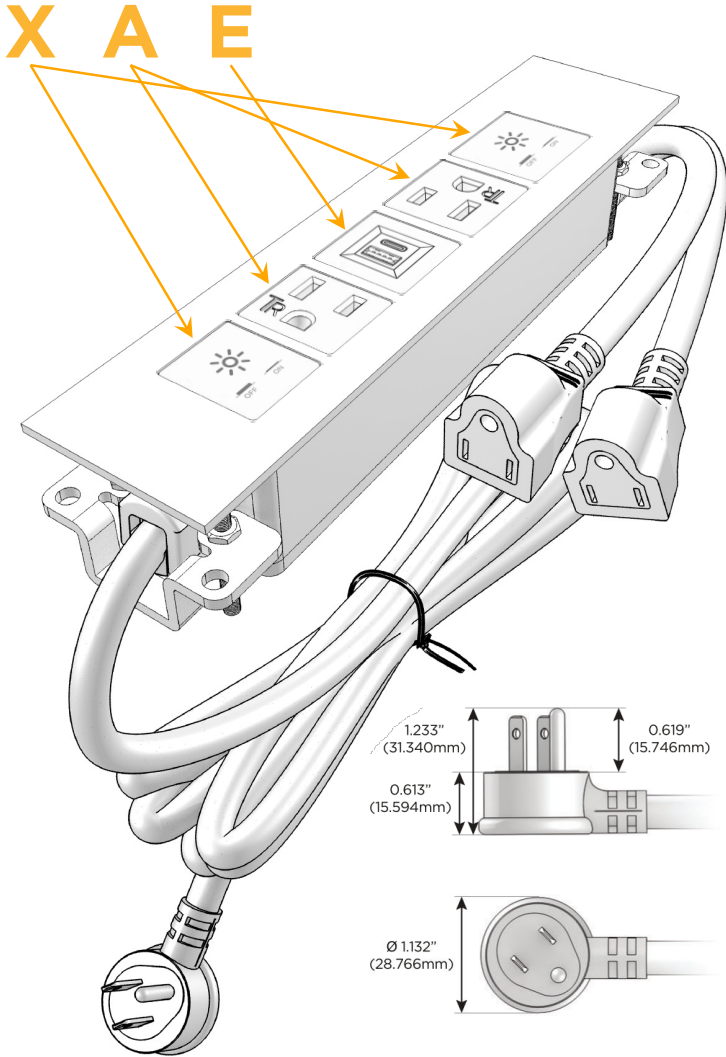

Trim Plate Finish: **ANTIQUED ARCHITECTURAL BRONZE (ABS)**

Custom Finishes Available

M-POWER-5T-XAEAX-BZ5AATP

Features:

Module/Port Options:

- A** Tamper Resistant AC Receptacle
- E** USB-A & USB-C (20W)
- M** Double USB-A (Fast Charging Ports - 18W)
- H** HDMI
- 6** CAT 6
- 12** RJ 12
- X** Switched AC
- Y** 3-Way Switch (Low Voltage)
- V** USB-C (45W High Speed Charging Port)
- S** USB-C (25W High Speed Charging Port)
- R** Switched AC (Rocker Switch)
- D** Dimmer Switch

Plug:

Supplied with Low Profile Flat 45° Angle 120 VAC Plug

Optional Standard Straight 120 VAC Plug

Optional Straight 120 VAC Pass-through Plug

- CLEAN, COMPACT DESIGN
- STREAMLINED
- LOW PROFILE
- SIDE-EXITING CORDS
- PLUG & PLAY
- 6' AC CORD & PLUG (FLAT PLUG STANDARD)
- CUSTOMIZABLE CONFIGURATIONS AND FINISHES
- UL LISTED FOR MOUNTING IN FURNITURE
- 15A

M-POWER-5T

AC POWER & DATA CONNECTIVITY SOLUTION

M-POWER-5T-XAEAX-BZ5AATP

Specs:

Modules/Ports:

- X** Switched AC
- A** Tamper Resistant AC Receptacle
- E** USB-A & USB-C (20W)

Distributed by

Mormax Company, Inc.