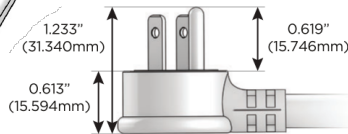

M-POWER-5T

AC POWER & DATA CONNECTIVITY SOLUTION

M-POWER-5T-XAEAX-BZ5AATP

Specs:

Modules/Ports:

- X** Switched AC
- A** Tamper Resistant AC Receptacle
- E** USB-A & USB-C (20W)

Distributed by

Mormax Company, Inc.