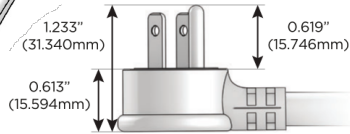

M-POWER-5T

AC POWER & DATA CONNECTIVITY SOLUTION

M-POWER-5T-XAEAX-BRATP

Specs:

Modules/Ports:

- **X** Switched AC
- **A** Tamper Resistant AC Receptacle
- **E** USB-A & USB-C (20W)

X A E