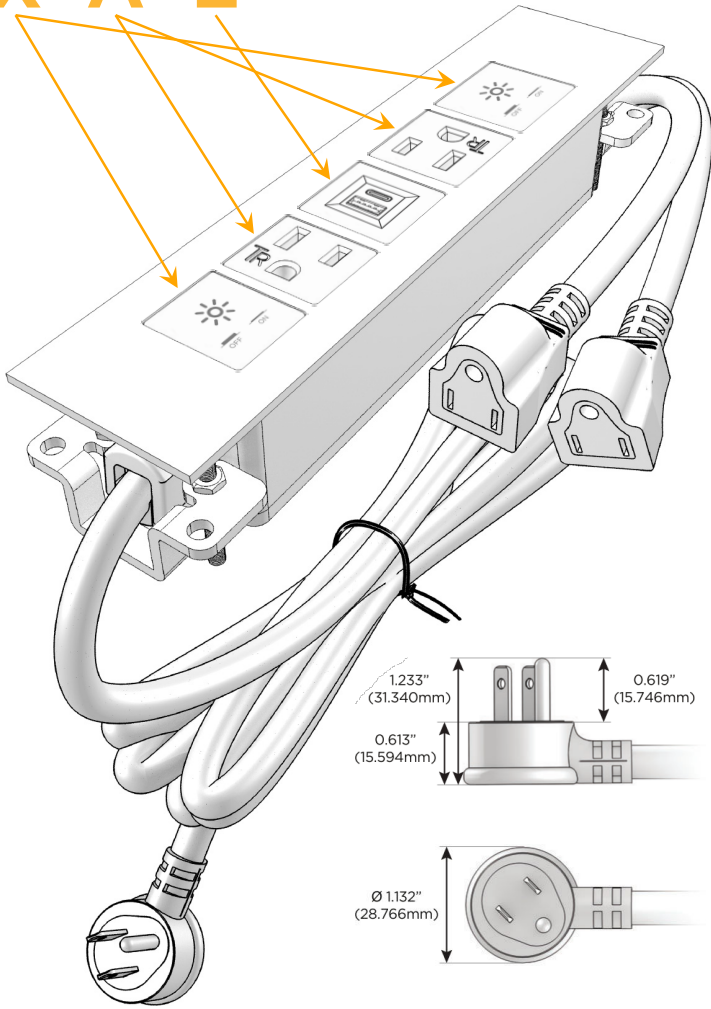

M-POWER-5T

AC POWER & DATA CONNECTIVITY SOLUTION

M-POWER-5T-XAEAX-BRATP

Specs:

Modules/Ports:

- **X** Switched AC
- **A** Tamper Resistant AC Receptacle
- **E** USB-A & USB-C (20W)

X A E