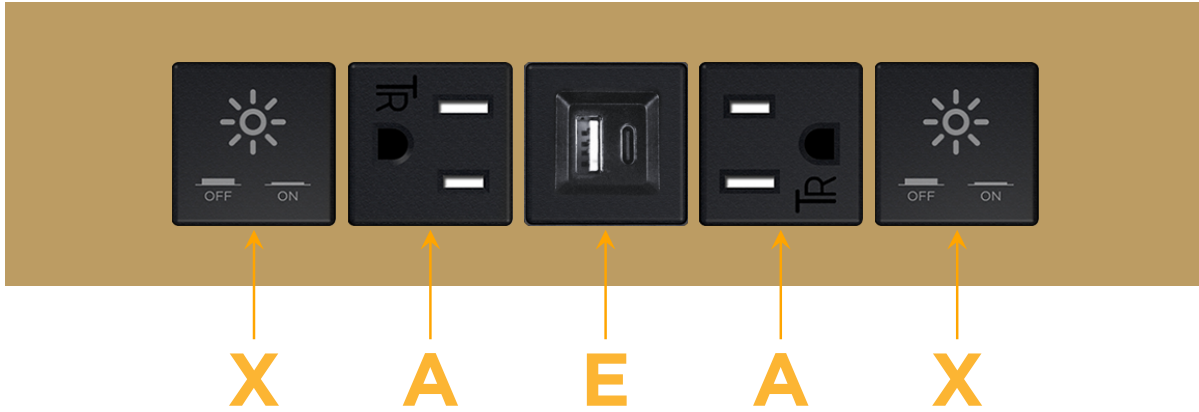

M-POWER-5T

AC POWER & DATA CONNECTIVITY SOLUTION

M-POWER-5T-XAEAX-BRATP

Distributed by

Mormax Company, Inc.

8 Westchester Plaza

Elmsford, NY 10523

914-699-0101

sales@mormax.com

mormax.com

Metro Light & Power's line of power & data solutions offers sophisticated design elements combined with greater ease of installation. Streamlined and low-profile, enhanced by side-exiting cords, our outlets advance the industry with their cutting edge look and feel. We believe flexibility is key, and we provide a variety of mounting options, including the ability to mount in limited spaces. Our outlets are available in many finishes and configurations, in addition to a custom color and finish capability for our clients.

Trim Plate Finish: **BRASS (ABS)**

Custom Finishes Available

M-POWER-5T-XAEAX-BRATP

Features:

Module/Port Options:

- **A** Tamper Resistant AC Receptacle
- **E** USB-A & USB-C (20W)
- **M** Double USB-A (Fast Charging Ports - 18W)
- **H** HDMI
- **6** CAT 6
- **12** RJ 12
- **X** Switched AC
- **Y** 3-Way Switch (Low Voltage)
- **V** USB-C (45W High Speed Charging Port)
- **S** USB-C (25W High Speed Charging Port)
- **R** Switched AC (Rocker Switch)
- **D** Dimmer Switch

Plug:

Supplied with Low Profile Flat 45° Angle 120 VAC Plug

Optional Standard Straight 120 VAC Plug

Optional Straight 120 VAC Pass-through Plug

- CLEAN, COMPACT DESIGN
- STREAMLINED
- LOW PROFILE
- SIDE-EXITING CORDS
- PLUG & PLAY
- 6' AC CORD & PLUG (FLAT PLUG STANDARD)
- CUSTOMIZABLE CONFIGURATIONS AND FINISHES
- UL LISTED FOR MOUNTING IN FURNITURE
- 15A