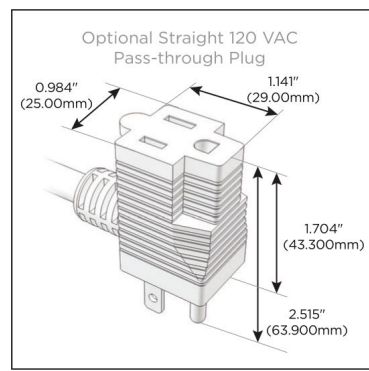

Trim Plate Finish: **SOLID BRASS BRUSHED**

Custom Finishes Available

M-POWER-5T-XAEAX-BR4TP

Features:

Module/Port Options:

- A** Tamper Resistant AC Receptacle
- E** USB-A & USB-C (20W)
- M** Double USB-A (Fast Charging Ports - 18W)
- H** HDMI
- 6** CAT 6
- 12** RJ 12
- X** Switched AC
- Y** 3-Way Switch (Low Voltage)
- V** USB-C (45W High Speed Charging Port)
- S** USB-C (25W High Speed Charging Port)
- R** Switched AC (Rocker Switch)
- D** Dimmer Switch

Plug:

Supplied with Low Profile Flat 45° Angle 120 VAC Plug

Optional Standard Straight 120 VAC Plug

Optional Straight 120 VAC Pass-through Plug

- CLEAN, COMPACT DESIGN
- STREAMLINED
- LOW PROFILE
- SIDE-EXITING CORDS
- PLUG & PLAY
- 6' AC CORD & PLUG (FLAT PLUG STANDARD)
- CUSTOMIZABLE CONFIGURATIONS AND FINISHES
- UL LISTED FOR MOUNTING IN FURNITURE
- 15A

M-POWER-5T

AC POWER & DATA CONNECTIVITY SOLUTION

M-POWER-5T-XAEAX-BR4TP

Specs:

Modules/Ports:

- X** Switched AC
- A** Tamper Resistant AC Receptacle
- E** USB-A & USB-C (20W)

Distributed by

Mormax Company, Inc.