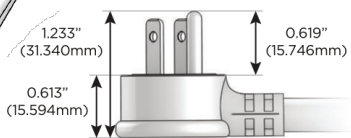

M-POWER-5T

AC POWER & DATA CONNECTIVITY SOLUTION

M-POWER-5T-XAEAX-BR4TP

Specs:

Modules/Ports:

- X** Switched AC
- A** Tamper Resistant AC Receptacle
- E** USB-A & USB-C (20W)

Distributed by

Mormax Company, Inc.