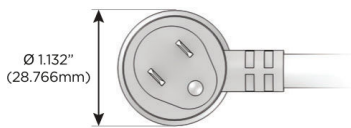

Plug:

Supplied with Low Profile Flat 45° Angle 120 VAC Plug

Optional Standard Straight 120 VAC Plug

Optional Straight 120 VAC Pass-through Plug

- CLEAN, COMPACT DESIGN
- STREAMLINED
- LOW PROFILE
- SIDE-EXITING CORDS
- PLUG & PLAY
- 6' AC CORD & PLUG (FLAT PLUG STANDARD)
- CUSTOMIZABLE CONFIGURATIONS AND FINISHES
- UL LISTED FOR MOUNTING IN FURNITURE
- 15A

M-POWER-5T

AC POWER & DATA CONNECTIVITY SOLUTION

M-POWER-5T-XAEAX-BR4TP

Specs:

Modules/Ports:

- X** Switched AC
- A** Tamper Resistant AC Receptacle
- E** USB-A & USB-C (20W)

Distributed by

Mormax Company, Inc.