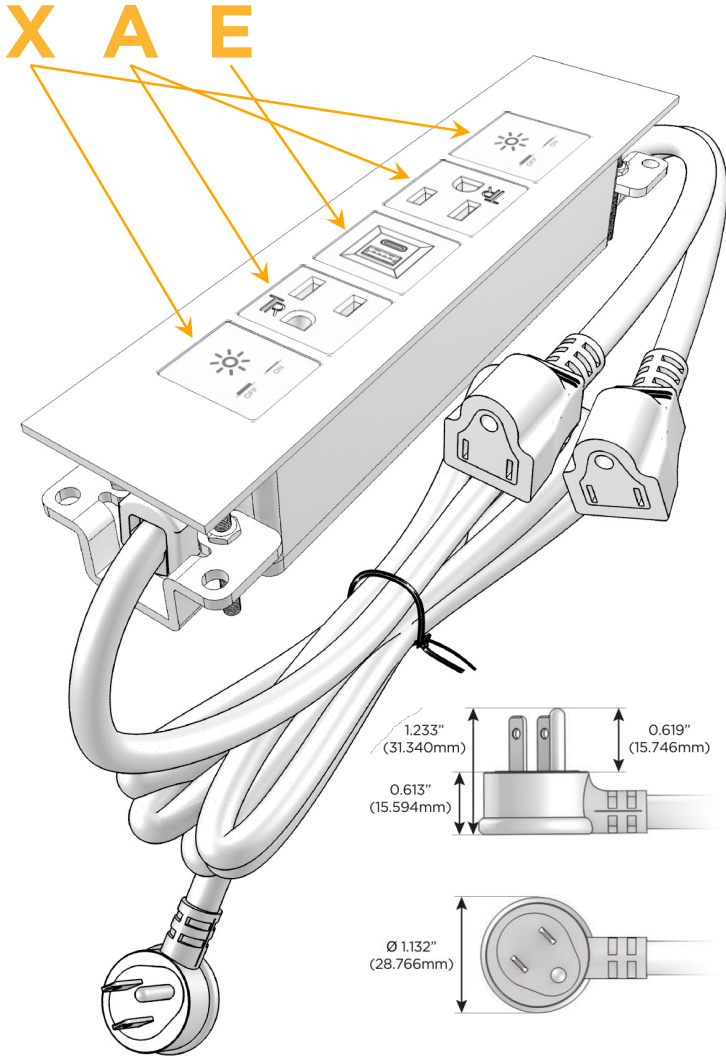

Trim Plate Finish: **SOLID BRASS BRUSHED**

Custom Finishes Available

M-POWER-5T-XAEAX-BR4TP

Features:

Module/Port Options:

- A** Tamper Resistant AC Receptacle
- E** USB-A & USB-C (20W)
- M** Double USB-A (Fast Charging Ports - 18W)
- H** HDMI
- 6** CAT 6
- 12** RJ 12
- X** Switched AC
- Y** 3-Way Switch (Low Voltage)
- V** USB-C (45W High Speed Charging Port)
- S** USB-C (25W High Speed Charging Port)
- R** Switched AC (Rocker Switch)
- D** Dimmer Switch

Plug:

Supplied with Low Profile Flat 45° Angle 120 VAC Plug

Optional Standard Straight 120 VAC Plug

Optional Straight 120 VAC Pass-through Plug

- CLEAN, COMPACT DESIGN
- STREAMLINED
- LOW PROFILE
- SIDE-EXITING CORDS
- PLUG & PLAY
- 6' AC CORD & PLUG (FLAT PLUG STANDARD)
- CUSTOMIZABLE CONFIGURATIONS AND FINISHES
- UL LISTED FOR MOUNTING IN FURNITURE
- 15A

M-POWER-5T

AC POWER & DATA CONNECTIVITY SOLUTION

M-POWER-5T-XAEAX-BR4TP

Specs:

Modules/Ports:

- X** Switched AC
- A** Tamper Resistant AC Receptacle
- E** USB-A & USB-C (20W)

Distributed by

Mormax Company, Inc.