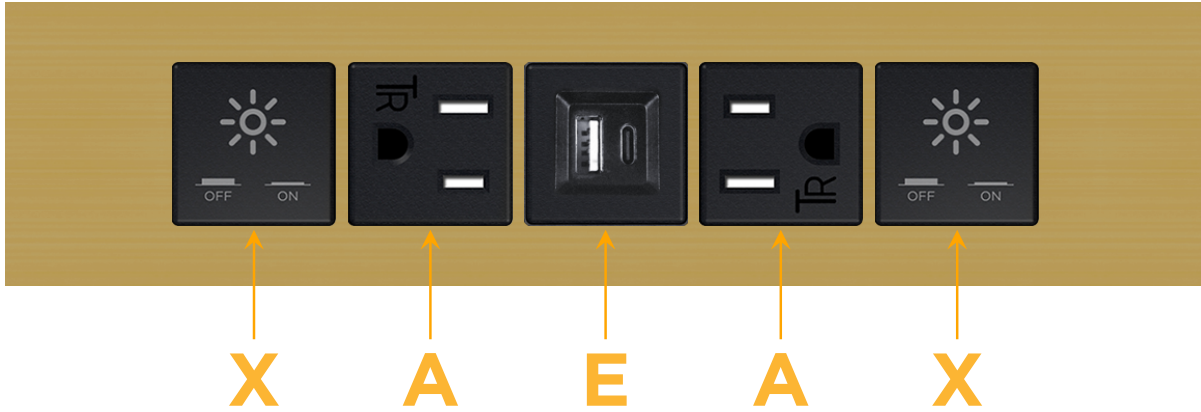

Trim Plate Finish: **SOLID BRASS BRUSHED**

Custom Finishes Available

M-POWER-5T-XAEAX-BR4TP

Features:

Module/Port Options:

- A** Tamper Resistant AC Receptacle
- E** USB-A & USB-C (20W)
- M** Double USB-A (Fast Charging Ports - 18W)
- H** HDMI
- 6** CAT 6
- 12** RJ 12
- X** Switched AC
- Y** 3-Way Switch (Low Voltage)
- V** USB-C (45W High Speed Charging Port)
- S** USB-C (25W High Speed Charging Port)
- R** Switched AC (Rocker Switch)
- D** Dimmer Switch

Plug:

Supplied with Low Profile Flat 45° Angle 120 VAC Plug

Optional Standard Straight 120 VAC Plug

Optional Straight 120 VAC Pass-through Plug

- CLEAN, COMPACT DESIGN
- STREAMLINED
- LOW PROFILE
- SIDE-EXITING CORDS
- PLUG & PLAY
- 6' AC CORD & PLUG (FLAT PLUG STANDARD)
- CUSTOMIZABLE CONFIGURATIONS AND FINISHES
- UL LISTED FOR MOUNTING IN FURNITURE
- 15A

M-POWER-5T

AC POWER & DATA CONNECTIVITY SOLUTION

M-POWER-5T-XAEAX-BR4TP

Specs:

Modules/Ports:

- X** Switched AC
- A** Tamper Resistant AC Receptacle
- E** USB-A & USB-C (20W)

Distributed by

Mormax Company, Inc.