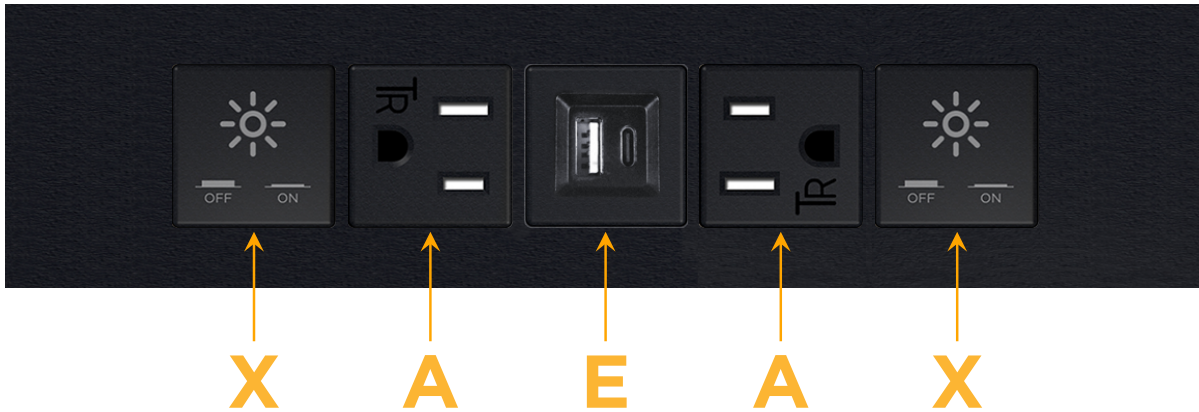

Trim Plate Finish: **SATIN BLACK (ABS)**

Custom Finishes Available

M-POWER-5T-XAEAX-B2ATP

Features:

**Module/Port Options:**

- A** Tamper Resistant AC Receptacle
- E** USB-A & USB-C (20W)
- M** Double USB-A (Fast Charging Ports - 18W)
- H** HDMI
- 6** CAT 6
- 12** RJ 12
- X** Switched AC
- Y** 3-Way Switch (Low Voltage)
- V** USB-C (45W High Speed Charging Port)
- S** USB-C (25W High Speed Charging Port)
- R** Switched AC (Rocker Switch)
- D** Dimmer Switch

**Plug:**

Supplied with Low Profile Flat 45° Angle 120 VAC Plug

Optional Standard Straight 120 VAC Plug

Optional Straight 120 VAC Pass-through Plug

- CLEAN, COMPACT DESIGN
- STREAMLINED
- LOW PROFILE
- SIDE-EXITING CORDS
- PLUG & PLAY
- 6' AC CORD & PLUG (FLAT PLUG STANDARD)
- CUSTOMIZABLE CONFIGURATIONS AND FINISHES
- UL LISTED FOR MOUNTING IN FURNITURE
- 15A

# M-POWER-5T

AC POWER & DATA CONNECTIVITY SOLUTION

M-POWER-5T-XAEAX-B2ATP

Specs:

**Modules/Ports:**

- X Switched AC
- A Tamper Resistant AC Receptacle
- E USB-A & USB-C (20W)

Distributed by

Mormax Company, Inc.