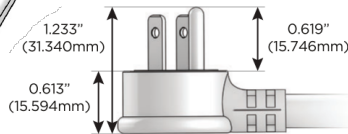

# M-POWER-5T

AC POWER & DATA CONNECTIVITY SOLUTION

M-POWER-5T-XAEAX-B2ATP

Specs:

**Modules/Ports:**

- X Switched AC
- A Tamper Resistant AC Receptacle
- E USB-A & USB-C (20W)

Distributed by

Mormax Company, Inc.