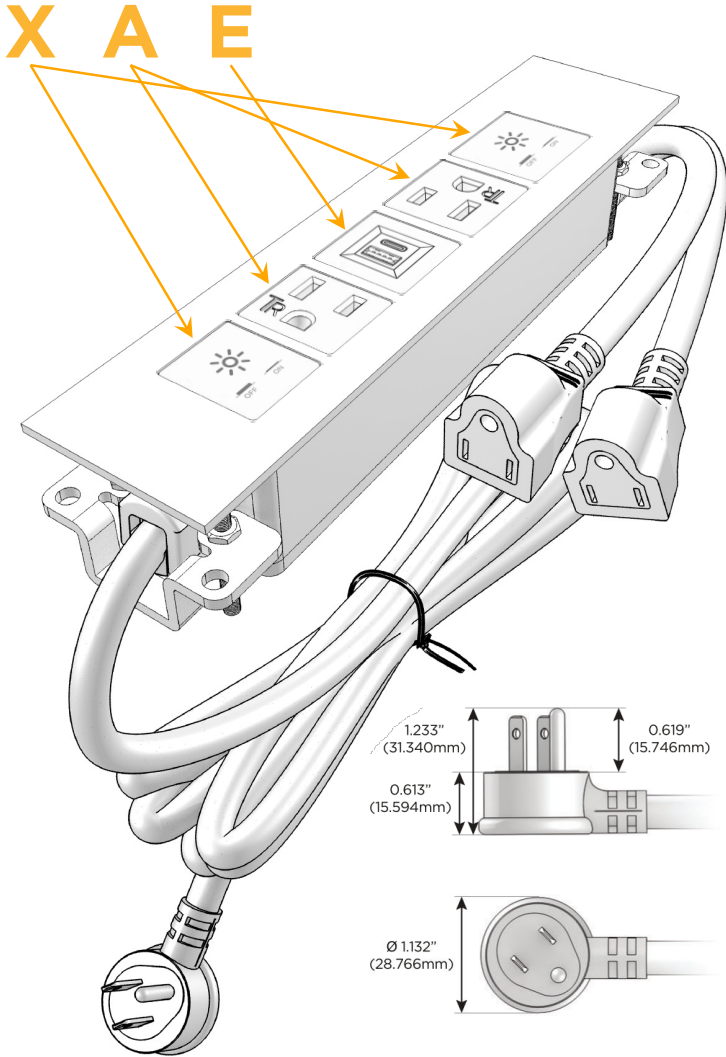

Trim Plate Finish: **SATIN BLACK (ABS)**

Custom Finishes Available

M-POWER-5T-XAEAX-B2ATP

Features:

**Module/Port Options:**

- A** Tamper Resistant AC Receptacle
- E** USB-A & USB-C (20W)
- M** Double USB-A (Fast Charging Ports - 18W)
- H** HDMI
- 6** CAT 6
- 12** RJ 12
- X** Switched AC
- Y** 3-Way Switch (Low Voltage)
- V** USB-C (45W High Speed Charging Port)
- S** USB-C (25W High Speed Charging Port)
- R** Switched AC (Rocker Switch)
- D** Dimmer Switch

**Plug:**

Supplied with Low Profile Flat 45° Angle 120 VAC Plug

Optional Standard Straight 120 VAC Plug

Optional Straight 120 VAC Pass-through Plug

- CLEAN, COMPACT DESIGN
- STREAMLINED
- LOW PROFILE
- SIDE-EXITING CORDS
- PLUG & PLAY
- 6' AC CORD & PLUG (FLAT PLUG STANDARD)
- CUSTOMIZABLE CONFIGURATIONS AND FINISHES
- UL LISTED FOR MOUNTING IN FURNITURE
- 15A

# M-POWER-5T

AC POWER & DATA CONNECTIVITY SOLUTION

M-POWER-5T-XAEAX-B2ATP

Specs:

**Modules/Ports:**

- X Switched AC
- A Tamper Resistant AC Receptacle
- E USB-A & USB-C (20W)

Distributed by

Mormax Company, Inc.