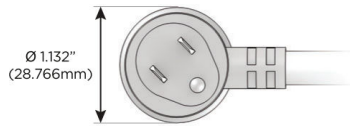

M-POWER-5T

AC POWER & DATA CONNECTIVITY SOLUTION

M-POWER-5T-RAMSR-SS4ATP

Specs:

Modules/Ports:

- **R** Switched AC (Rocker Switch)
- **A** Tamper Resistant AC Receptacle
- **M** Double USB-A (Fast Charging Ports - 18W)
- **S** USB-C (25W High Speed Charging Port)

R A M S