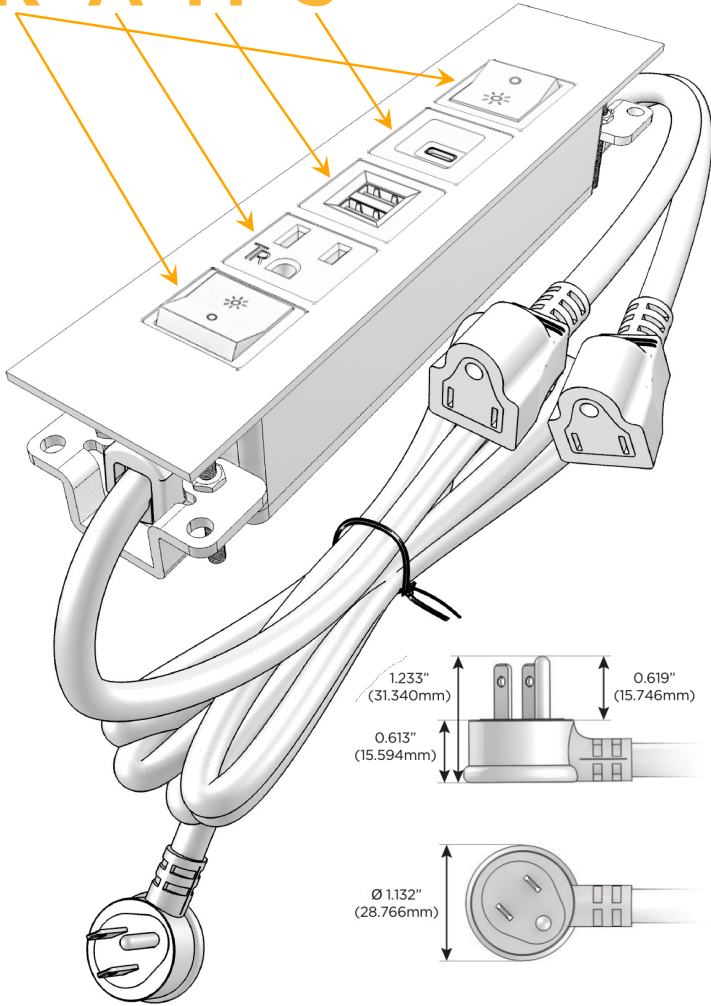

M-POWER-5T

AC POWER & DATA CONNECTIVITY SOLUTION

M-POWER-5T-RAMSR-SS4ATP

Specs:

Modules/Ports:

- **R** Switched AC (Rocker Switch)
- **A** Tamper Resistant AC Receptacle
- **M** Double USB-A (Fast Charging Ports - 18W)
- **S** USB-C (25W High Speed Charging Port)

R A M S