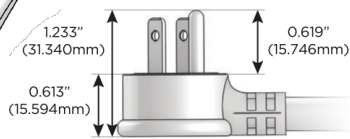

M-POWER-5T

AC POWER & DATA CONNECTIVITY SOLUTION

M-POWER-5T-RAMSR-SS4ATP

Specs:

Modules/Ports:

- **R** Switched AC (Rocker Switch)
- **A** Tamper Resistant AC Receptacle
- **M** Double USB-A (Fast Charging Ports - 18W)
- **S** USB-C (25W High Speed Charging Port)

R A M S