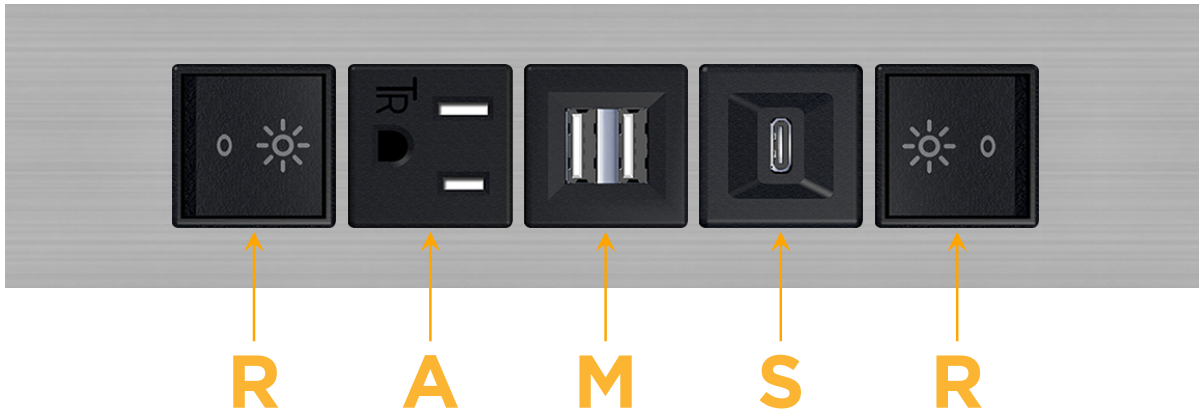

Trim Plate Finish: **BRUSHED STAINLESS (ABS)**

Custom Finishes Available

M-POWER-5T-RAMSR-SS4ATP

Features:

**Module/Port Options:**

- A** Tamper Resistant AC Receptacle
- E** USB-A & USB-C (20W)
- M** Double USB-A (Fast Charging Ports - 18W)
- H** HDMI
- 6** CAT 6
- 12** RJ 12
- X** Switched AC
- Y** 3-Way Switch (Low Voltage)
- V** USB-C (45W High Speed Charging Port)
- S** USB-C (25W High Speed Charging Port)
- R** Switched AC (Rocker Switch)
- D** Dimmer Switch

**Plug:**

Supplied with Low Profile Flat 45° Angle 120 VAC Plug

Optional Standard Straight 120 VAC Plug

Optional Straight 120 VAC Pass-through Plug

- CLEAN, COMPACT DESIGN
- STREAMLINED
- LOW PROFILE
- SIDE-EXITING CORDS
- PLUG & PLAY
- 6' AC CORD & PLUG (FLAT PLUG STANDARD)
- CUSTOMIZABLE CONFIGURATIONS AND FINISHES
- UL LISTED FOR MOUNTING IN FURNITURE
- 15A

## AC POWER & DATA CONNECTIVITY SOLUTION

M-POWER-5T-RAMSR-SS4ATP

Specs:

**Modules/Ports:**

- R** Switched AC (Rocker Switch)
- A** Tamper Resistant AC Receptacle
- M** Double USB-A (Fast Charging Ports - 18W)
- S** USB-C (25W High Speed Charging Port)