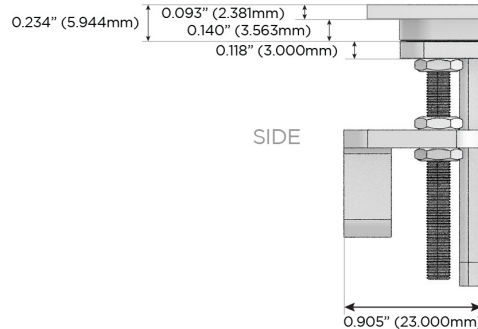

M-POWER-5T

AC POWER & DATA CONNECTIVITY SOLUTION

M-POWER-5T-RAMD-SS8TP

Specs:

Modules/Ports:

- **R** Switched AC (Rocker Switch)
- **A** Tamper Resistant AC Receptacle
- **M** Double USB-A (Fast Charging Ports - 18W)
- **D** Dimmer Switch

R A M D

TOP

Distributed by

Mormax Company, Inc.

8 Westchester Plaza

Elmsford, NY 10523

914-699-0101

sales@mormax.com

mormax.com