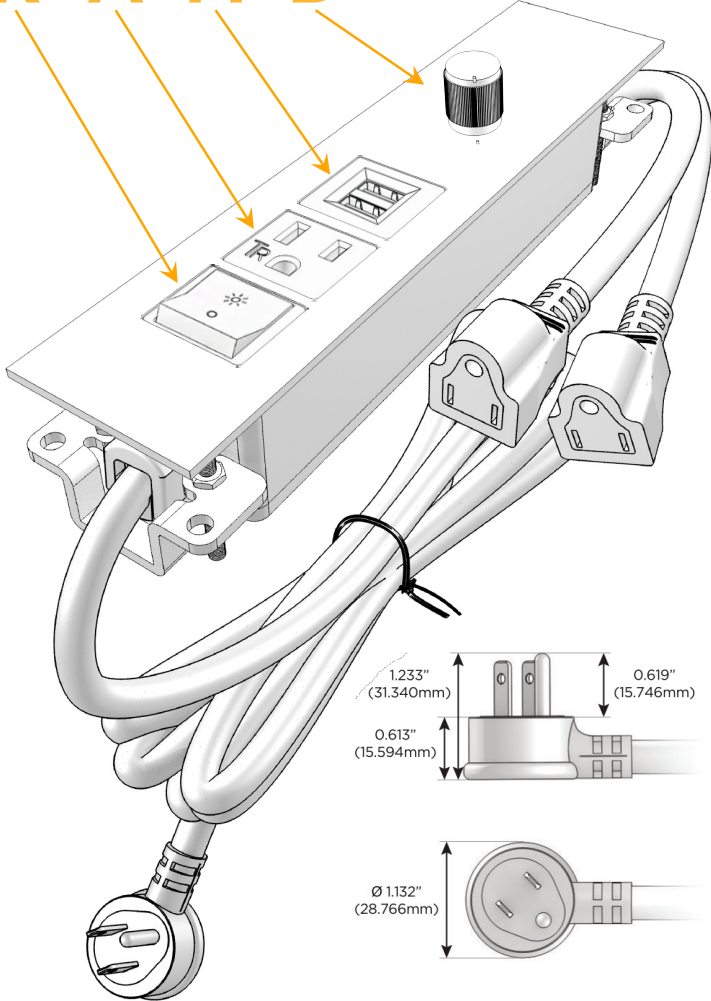

M-POWER-5T

AC POWER & DATA CONNECTIVITY SOLUTION

M-POWER-5T-RAMD-SS8TP

Specs:

Modules/Ports:

- **R** Switched AC (Rocker Switch)
- **A** Tamper Resistant AC Receptacle
- **M** Double USB-A (Fast Charging Ports - 18W)
- **D** Dimmer Switch

R A M D