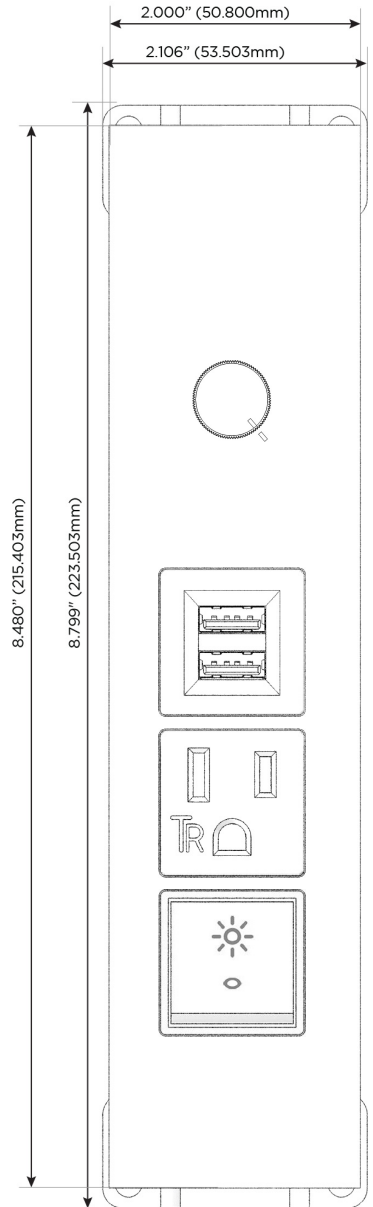

M-POWER-5T

AC POWER & DATA CONNECTIVITY SOLUTION

M-POWER-5T-RAMD-SS8TP

Specs:

Modules/Ports:

- **R** Switched AC (Rocker Switch)
- **A** Tamper Resistant AC Receptacle
- **M** Double USB-A (Fast Charging Ports - 18W)
- **D** Dimmer Switch

R A M D

TOP

Distributed by

Mormax Company, Inc.

8 Westchester Plaza

Elmsford, NY 10523

914-699-0101

sales@mormax.com

mormax.com