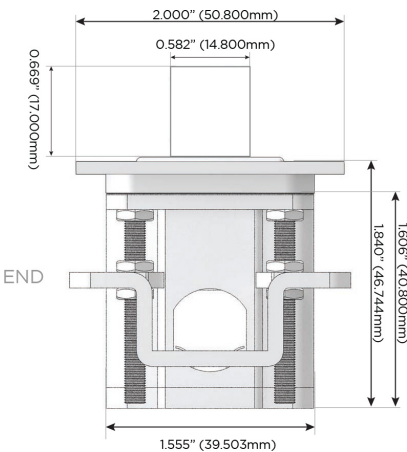

M-POWER-5T

AC POWER & DATA CONNECTIVITY SOLUTION

M-POWER-5T-RAMD-SS8TP

Specs:

Modules/Ports:

- **R** Switched AC (Rocker Switch)
- **A** Tamper Resistant AC Receptacle
- **M** Double USB-A (Fast Charging Ports - 18W)
- **D** Dimmer Switch

R A M D

TOP

Distributed by

Mormax Company, Inc.

8 Westchester Plaza

Elmsford, NY 10523

914-699-0101

sales@mormax.com

mormax.com