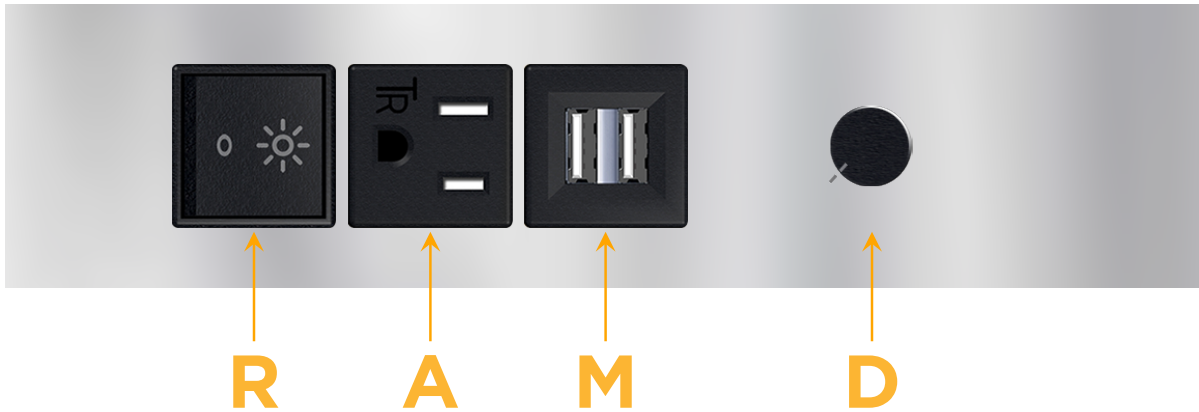

Trim Plate Finish: **STAINLESS STEEL MIRROR FINISH**

Custom Finishes Available

M-POWER-5T-RAMD-SS8TP

Features:

Module/Port Options:

- A** Tamper Resistant AC Receptacle
- E** USB-A & USB-C (20W)
- M** Double USB-A (Fast Charging Ports - 18W)
- H** HDMI
- 6** CAT 6
- 12** RJ 12
- X** Switched AC
- Y** 3-Way Switch (Low Voltage)
- V** USB-C (45W High Speed Charging Port)
- S** USB-C (25W High Speed Charging Port)
- R** Switched AC (Rocker Switch)
- D** Dimmer Switch

Plug:

Supplied with Low Profile Flat 45° Angle 120 VAC Plug

Optional Standard Straight 120 VAC Plug

Optional Straight 120 VAC Pass-through Plug

- CLEAN, COMPACT DESIGN
- STREAMLINED
- LOW PROFILE
- SIDE-EXITING CORDS
- PLUG & PLAY
- 6' AC CORD & PLUG (FLAT PLUG STANDARD)
- CUSTOMIZABLE CONFIGURATIONS AND FINISHES
- ETL LISTED FOR MOUNTING IN FURNITURE
- 15A

M-POWER-5T

AC POWER & DATA CONNECTIVITY SOLUTION

M-POWER-5T-RAMD-SS8TP

Specs:

Modules/Ports:

- R** Switched AC (Rocker Switch)
- A** Tamper Resistant AC Receptacle
- M** Double USB-A (Fast Charging Ports - 18W)
- D** Dimmer Switch