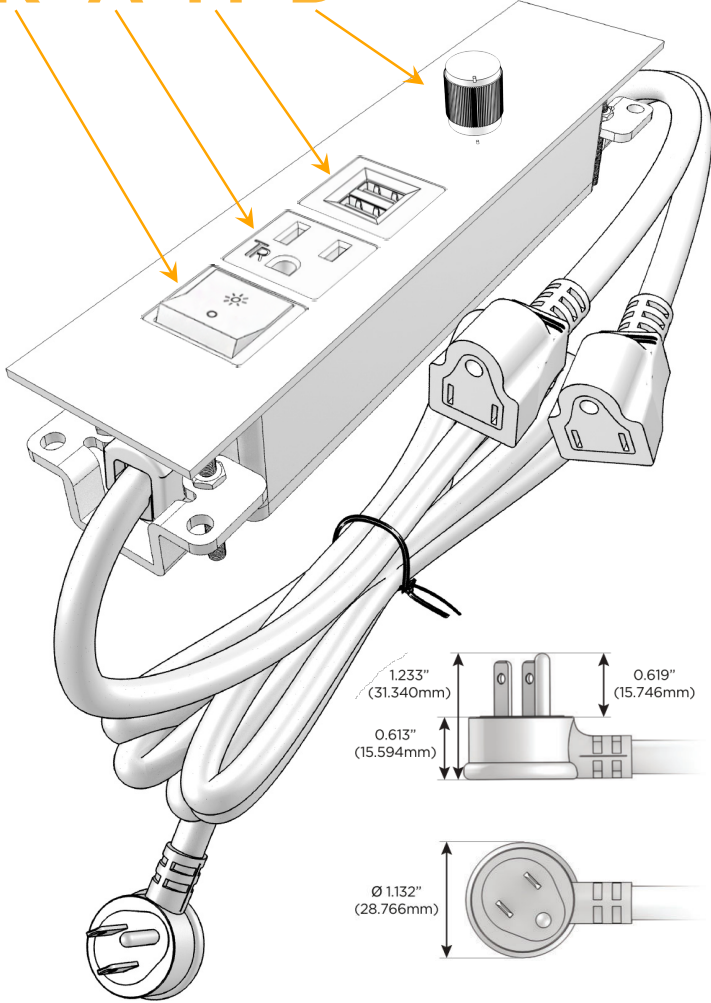

M-POWER-5T

AC POWER & DATA CONNECTIVITY SOLUTION

M-POWER-5T-RAMD-BRSTP

Specs:

Modules/Ports:

- **R** Switched AC (Rocker Switch)
- **A** Tamper Resistant AC Receptacle
- **M** Double USB-A (Fast Charging Ports - 18W)
- **D** Dimmer Switch

R A M D