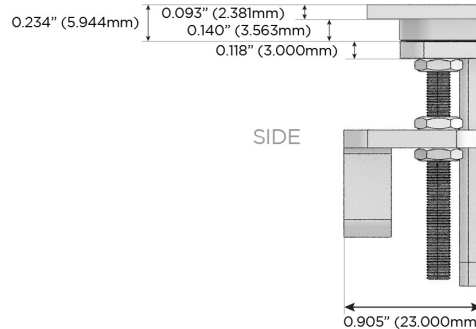

M-POWER-5T

AC POWER & DATA CONNECTIVITY SOLUTION

M-POWER-5T-RAMD-BRSTP

Specs:

Modules/Ports:

- **R** Switched AC (Rocker Switch)
- **A** Tamper Resistant AC Receptacle
- **M** Double USB-A (Fast Charging Ports - 18W)
- **D** Dimmer Switch

R A M D

TOP

Distributed by

Mormax Company, Inc.

8 Westchester Plaza

Elmsford, NY 10523

914-699-0101

sales@mormax.com

mormax.com