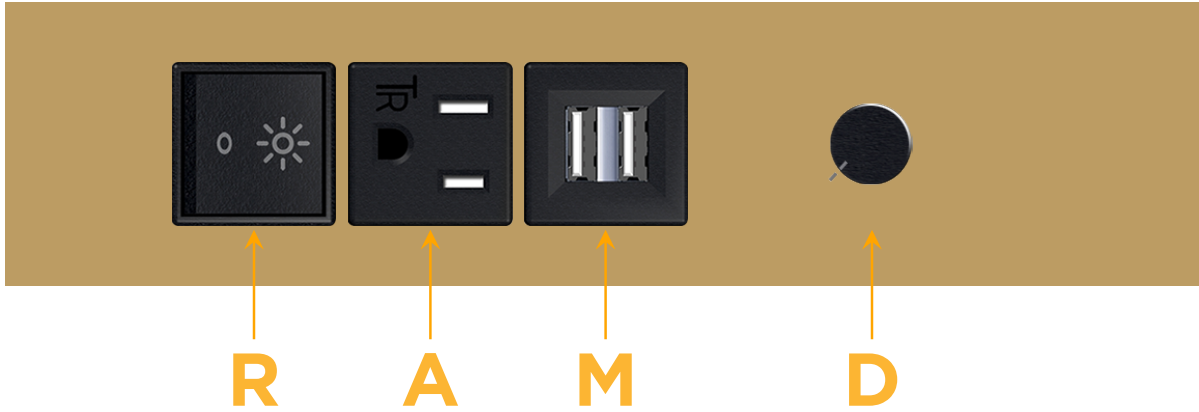

Trim Plate Finish: **BRASS (ZINC/STEEL)**

Custom Finishes Available

M-POWER-5T-RAMD-BRSTP

Features:

**Module/Port Options:**

- A** Tamper Resistant AC Receptacle
- E** USB-A & USB-C (20W)
- M** Double USB-A (Fast Charging Ports - 18W)
- H** HDMI
- 6** CAT 6
- 12** RJ 12
- X** Switched AC
- Y** 3-Way Switch (Low Voltage)
- V** USB-C (45W High Speed Charging Port)
- S** USB-C (25W High Speed Charging Port)
- R** Switched AC (Rocker Switch)
- D** Dimmer Switch