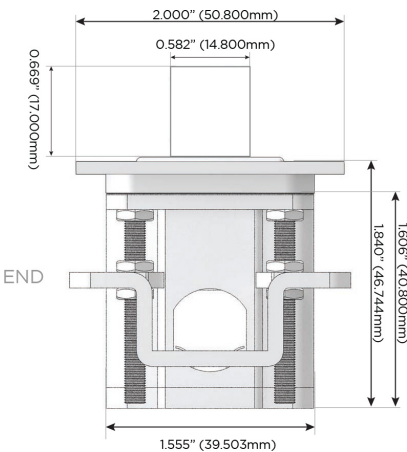

M-POWER-5T

AC POWER & DATA CONNECTIVITY SOLUTION

M-POWER-5T-RAMD-BRSTP

Specs:

Modules/Ports:

- **R** Switched AC (Rocker Switch)
- **A** Tamper Resistant AC Receptacle
- **M** Double USB-A (Fast Charging Ports - 18W)
- **D** Dimmer Switch

R A M D

TOP

Distributed by

Mormax Company, Inc.

8 Westchester Plaza

Elmsford, NY 10523

914-699-0101

sales@mormax.com

mormax.com