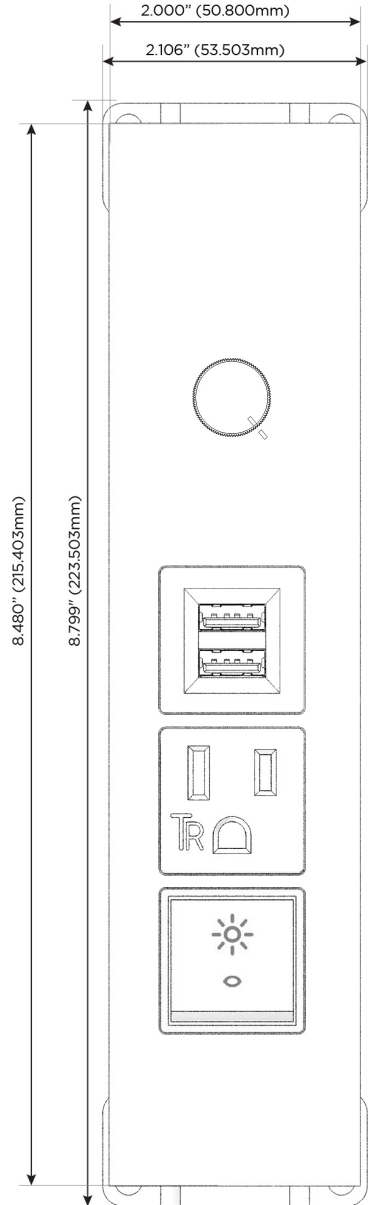

M-POWER-5T

AC POWER & DATA CONNECTIVITY SOLUTION

M-POWER-5T-RAMD-BRSTP

Specs:

Modules/Ports:

- **R** Switched AC (Rocker Switch)
- **A** Tamper Resistant AC Receptacle
- **M** Double USB-A (Fast Charging Ports - 18W)
- **D** Dimmer Switch

R A M D

TOP

Distributed by

Mormax Company, Inc.

8 Westchester Plaza

Elmsford, NY 10523

914-699-0101

sales@mormax.com

mormax.com