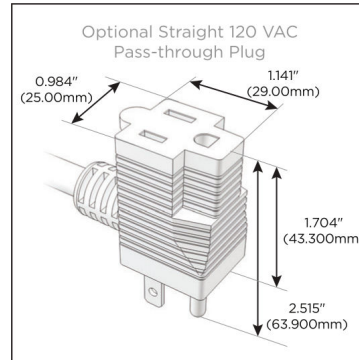

M-POWER-5T

AC POWER & DATA CONNECTIVITY SOLUTION

M-POWER-5T-RAMD-BRASP

Specs:

Modules/Ports:

- **R** Switched AC (Rocker Switch)
- **A** Tamper Resistant AC Receptacle
- **M** Double USB-A (Fast Charging Ports - 18W)
- **D** Dimmer Switch

R A M D