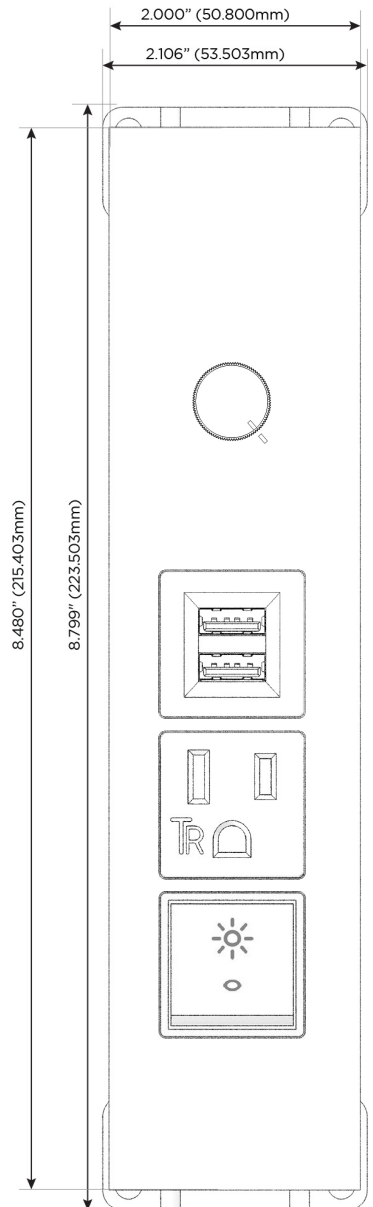

M-POWER-5T

AC POWER & DATA CONNECTIVITY SOLUTION

M-POWER-5T-RAMD-BRASP

Specs:

Modules/Ports:

- **R** Switched AC (Rocker Switch)
- **A** Tamper Resistant AC Receptacle
- **M** Double USB-A (Fast Charging Ports - 18W)
- **D** Dimmer Switch

R A M D

TOP

Distributed by

Mormax Company, Inc.

8 Westchester Plaza

Elmsford, NY 10523

914-699-0101

sales@mormax.com

mormax.com