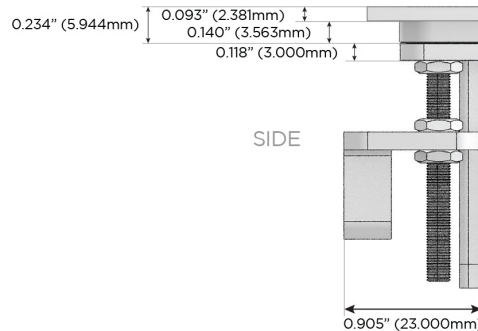

M-POWER-5T

AC POWER & DATA CONNECTIVITY SOLUTION

M-POWER-5T-RAMD-BRASP

Specs:

Modules/Ports:

- **R** Switched AC (Rocker Switch)
- **A** Tamper Resistant AC Receptacle
- **M** Double USB-A (Fast Charging Ports - 18W)
- **D** Dimmer Switch

R A M D

TOP

Distributed by

Mormax Company, Inc.

8 Westchester Plaza

Elmsford, NY 10523

914-699-0101

sales@mormax.com

mormax.com