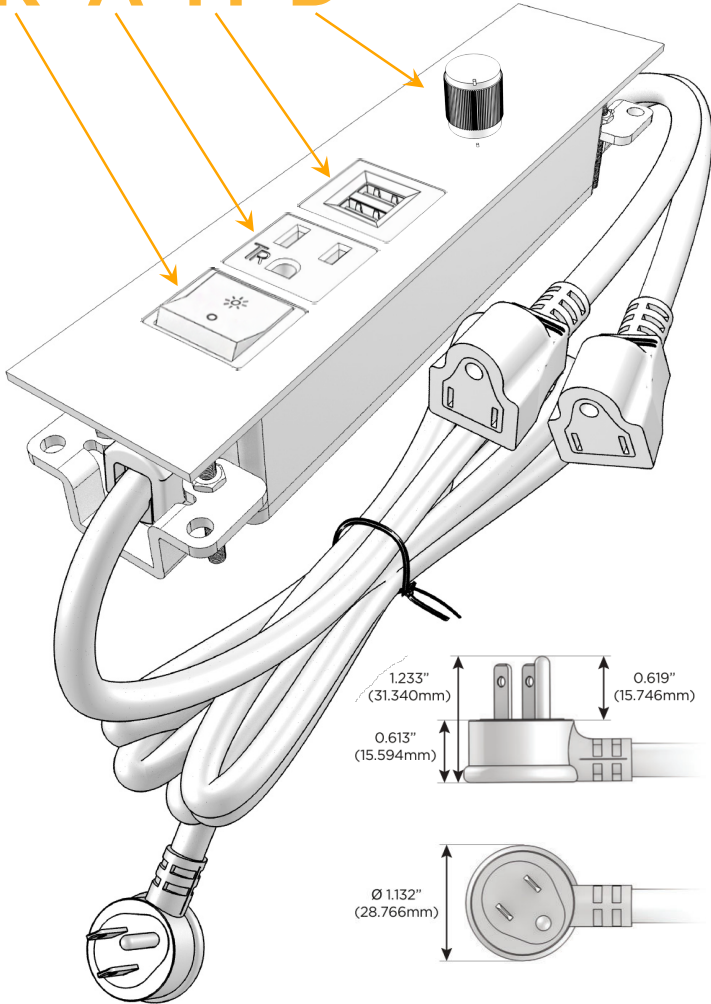

M-POWER-5T

AC POWER & DATA CONNECTIVITY SOLUTION

M-POWER-5T-RAMD-BRASP

Specs:

Modules/Ports:

- **R** Switched AC (Rocker Switch)
- **A** Tamper Resistant AC Receptacle
- **M** Double USB-A (Fast Charging Ports - 18W)
- **D** Dimmer Switch

R A M D