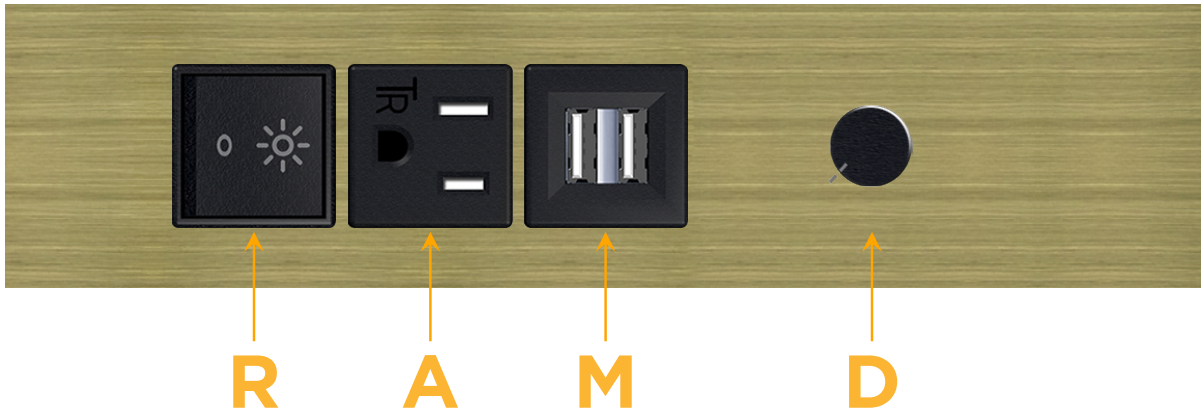

Trim Plate Finish: **BRASS ANTIQUED (ZINC/STEEL)**

Custom Finishes Available

M-POWER-5T-RAMD-BRASP

Features:

Module/Port Options:

- A** Tamper Resistant AC Receptacle
- E** USB-A & USB-C (20W)
- M** Double USB-A (Fast Charging Ports - 18W)
- H** HDMI
- 6** CAT 6
- 12** RJ 12
- X** Switched AC
- Y** 3-Way Switch (Low Voltage)
- V** USB-C (45W High Speed Charging Port)
- S** USB-C (25W High Speed Charging Port)
- R** Switched AC (Rocker Switch)
- D** Dimmer Switch

Plug:

Supplied with Low Profile Flat 45° Angle 120 VAC Plug

Optional Standard Straight 120 VAC Plug

Optional Straight 120 VAC Pass-through Plug

- CLEAN, COMPACT DESIGN
- STREAMLINED
- LOW PROFILE
- SIDE-EXITING CORDS
- PLUG & PLAY
- 6' AC CORD & PLUG (FLAT PLUG STANDARD)
- CUSTOMIZABLE CONFIGURATIONS AND FINISHES
- ETL LISTED FOR MOUNTING IN FURNITURE
- 15A

M-POWER-5T

AC POWER & DATA CONNECTIVITY SOLUTION

M-POWER-5T-RAMD-BRASP

Specs:

Modules/Ports:

- R** Switched AC (Rocker Switch)
- A** Tamper Resistant AC Receptacle
- M** Double USB-A (Fast Charging Ports - 18W)
- D** Dimmer Switch