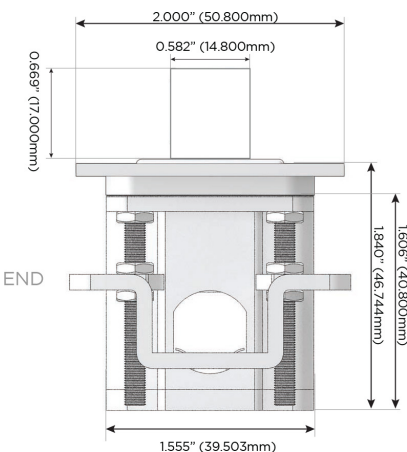

M-POWER-5T

AC POWER & DATA CONNECTIVITY SOLUTION

M-POWER-5T-RAMD-BRASP

Specs:

Modules/Ports:

- **R** Switched AC (Rocker Switch)
- **A** Tamper Resistant AC Receptacle
- **M** Double USB-A (Fast Charging Ports - 18W)
- **D** Dimmer Switch

R A M D

TOP

Distributed by

Mormax Company, Inc.

8 Westchester Plaza

Elmsford, NY 10523

914-699-0101

sales@mormax.com

mormax.com