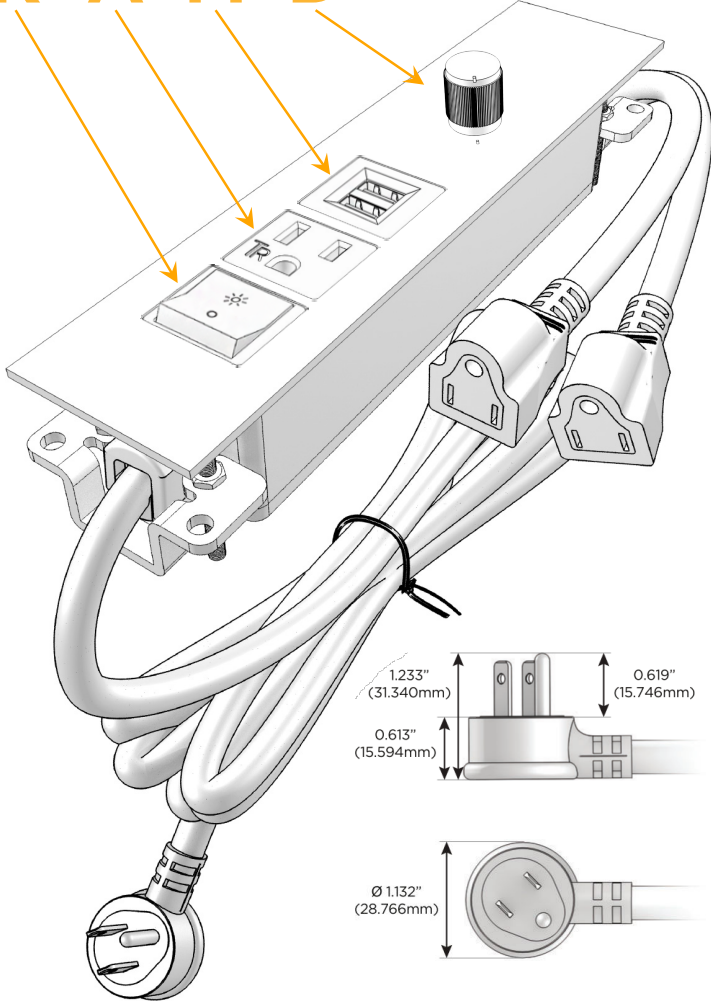

M-POWER-5T

AC POWER & DATA CONNECTIVITY SOLUTION

M-POWER-5T-RAMD-APSTP

Specs:

Modules/Ports:

- **R** Switched AC (Rocker Switch)
- **A** Tamper Resistant AC Receptacle
- **M** Double USB-A (Fast Charging Ports - 18W)
- **D** Dimmer Switch

R A M D