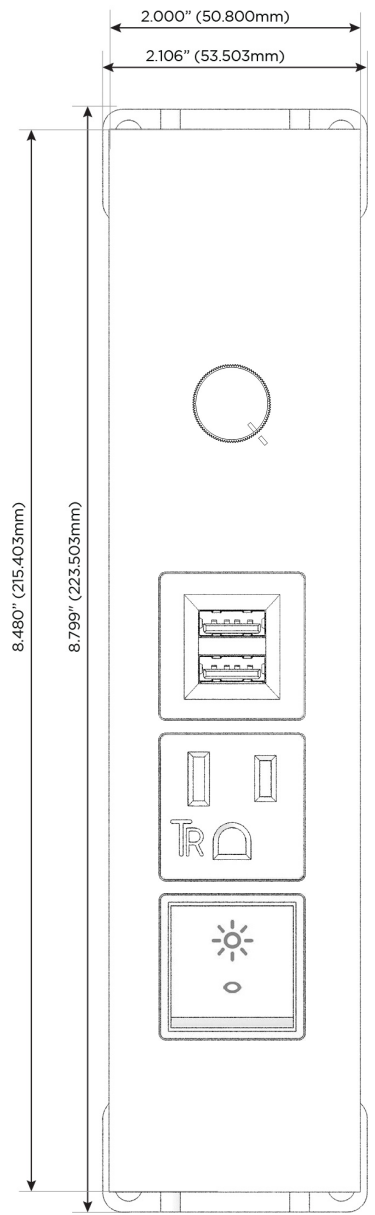

M-POWER-5T

AC POWER & DATA CONNECTIVITY SOLUTION

M-POWER-5T-RAMD-APSTP

Specs:

Modules/Ports:

- **R** Switched AC (Rocker Switch)
- **A** Tamper Resistant AC Receptacle
- **M** Double USB-A (Fast Charging Ports - 18W)
- **D** Dimmer Switch

R A M D

TOP

Distributed by

Mormax Company, Inc.
8 Westchester Plaza
Elmsford, NY 10523

914-699-0101
sales@mormax.com
mormax.com