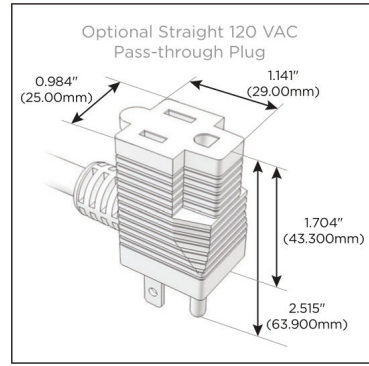

M-POWER-5T

AC POWER & DATA CONNECTIVITY SOLUTION

M-POWER-5T-RAMD-APSTP

Specs:

Modules/Ports:

- **R** Switched AC (Rocker Switch)
- **A** Tamper Resistant AC Receptacle
- **M** Double USB-A (Fast Charging Ports - 18W)
- **D** Dimmer Switch

R A M D