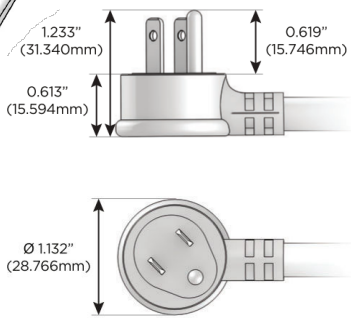

M-POWER-5T

AC POWER & DATA CONNECTIVITY SOLUTION

M-POWER-5T-RAMD-APSTP

Specs:

Modules/Ports:

- **R** Switched AC (Rocker Switch)
- **A** Tamper Resistant AC Receptacle
- **M** Double USB-A (Fast Charging Ports - 18W)
- **D** Dimmer Switch

R A M D