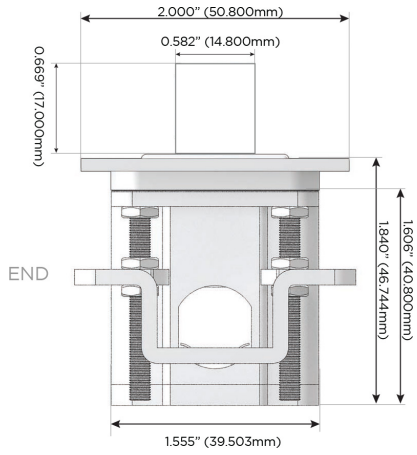

M-POWER-5T

AC POWER & DATA CONNECTIVITY SOLUTION

M-POWER-5T-RAMD-APSTP

Specs:

Modules/Ports:

- **R** Switched AC (Rocker Switch)
- **A** Tamper Resistant AC Receptacle
- **M** Double USB-A (Fast Charging Ports - 18W)
- **D** Dimmer Switch

R A M D

TOP

Distributed by

Mormax Company, Inc.
8 Westchester Plaza
Elmsford, NY 10523

914-699-0101
sales@mormax.com
mormax.com