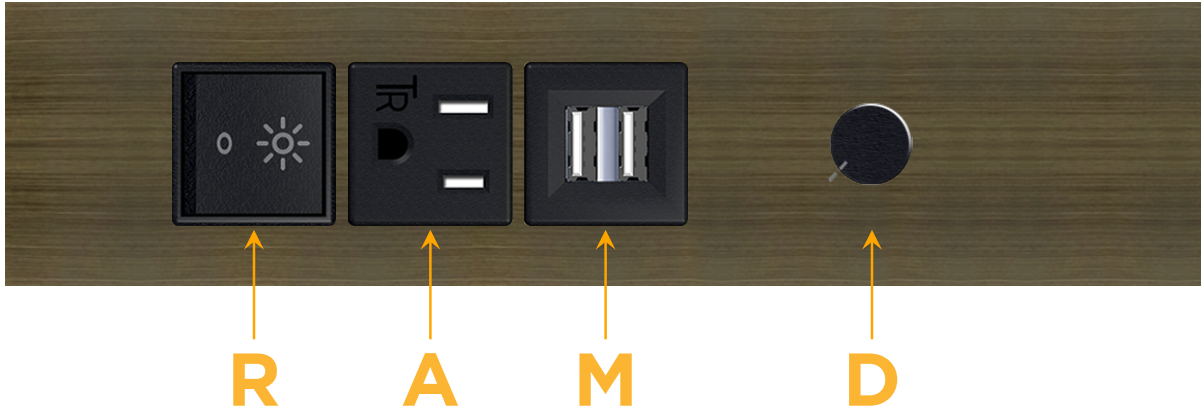

M-POWER-5T

AC POWER & DATA CONNECTIVITY SOLUTION

M-POWER-5T-RAMD-APSTP

Distributed by

Mormax Company, Inc.

8 Westchester Plaza

Elmsford, NY 10523

914-699-0101

sales@mormax.com

mormax.com

Metro Light & Power's line of power & data solutions offers sophisticated design elements combined with greater ease of installation. Streamlined and low-profile, enhanced by side-exiting cords, our outlets advance the industry with their cutting edge look and feel. We believe flexibility is key, and we provide a variety of mounting options, including the ability to mount in limited spaces. Our outlets are available in many finishes and configurations, in addition to a custom color and finish capability for our clients.

Trim Plate Finish: **SPECIAL ANTIQUE BRONZE (ZINC/STEEL)**

Custom Finishes Available

M-POWER-5T-RAMD-APSTP

Features:

Module/Port Options:

- **A** Tamper Resistant AC Receptacle
- **E** USB-A & USB-C (20W)
- **M** Double USB-A (Fast Charging Ports - 18W)
- **H** HDMI
- **6** CAT 6
- **12** RJ 12
- **X** Switched AC
- **Y** 3-Way Switch (Low Voltage)
- **V** USB-C (45W High Speed Charging Port)
- **S** USB-C (25W High Speed Charging Port)
- **R** Switched AC (Rocker Switch)
- **D** Dimmer Switch

Plug:

Supplied with Low Profile Flat 45° Angle 120 VAC Plug

Optional Standard Straight 120 VAC Plug

Optional Straight 120 VAC Pass-through Plug

- CLEAN, COMPACT DESIGN
- STREAMLINED
- LOW PROFILE
- SIDE-EXITING CORDS
- PLUG & PLAY
- 6' AC CORD & PLUG (FLAT PLUG STANDARD)
- CUSTOMIZABLE CONFIGURATIONS AND FINISHES
- ETL LISTED FOR MOUNTING IN FURNITURE
- 15A