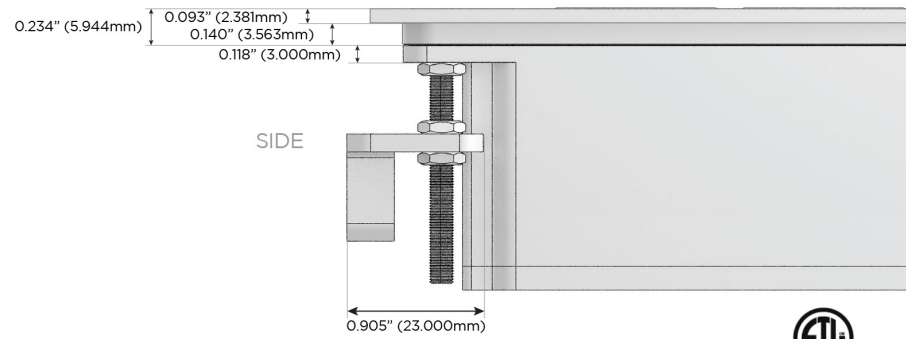

M-POWER-5T

AC POWER & DATA CONNECTIVITY SOLUTION

M-POWER-5T-RAMD-APSTP

Specs:

Modules/Ports:

- **R** Switched AC (Rocker Switch)
- **A** Tamper Resistant AC Receptacle
- **M** Double USB-A (Fast Charging Ports - 18W)
- **D** Dimmer Switch

R A M D

TOP

Distributed by

Mormax Company, Inc.
8 Westchester Plaza
Elmsford, NY 10523

914-699-0101
sales@mormax.com
mormax.com