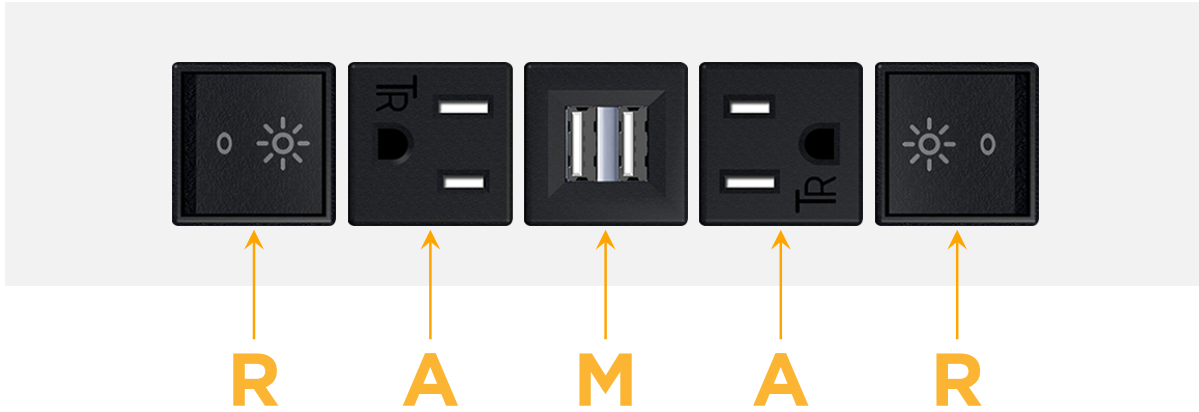

Trim Plate Finish: **WHITE (ABS)**

Custom Finishes Available

M-POWER-5T-RAMAR-WATP

Features:

**Module/Port Options:**

- A** Tamper Resistant AC Receptacle
- E** USB-A & USB-C (20W)
- M** Double USB-A (Fast Charging Ports - 18W)
- H** HDMI
- 6** CAT 6
- 12** RJ 12
- X** Switched AC
- Y** 3-Way Switch (Low Voltage)
- V** USB-C (45W High Speed Charging Port)
- S** USB-C (25W High Speed Charging Port)
- R** Switched AC (Rocker Switch)
- D** Dimmer Switch

**Plug:**

Supplied with Low Profile Flat 45° Angle 120 VAC Plug

Optional Standard Straight 120 VAC Plug

Optional Straight 120 VAC Pass-through Plug

- CLEAN, COMPACT DESIGN
- STREAMLINED
- LOW PROFILE
- SIDE-EXITING CORDS
- PLUG & PLAY
- 6' AC CORD & PLUG (FLAT PLUG STANDARD)
- CUSTOMIZABLE CONFIGURATIONS AND FINISHES
- UL LISTED FOR MOUNTING IN FURNITURE
- 15A

# M-POWER-5T

AC POWER & DATA CONNECTIVITY SOLUTION

M-POWER-5T-RAMAR-WATP

Specs:

**Modules/Ports:**

- R** Switched AC (Rocker Switch)
- A** Tamper Resistant AC Receptacle
- M** Double USB-A (Fast Charging Ports - 18W)