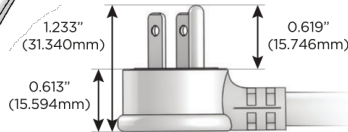

M-POWER-5T

AC POWER & DATA CONNECTIVITY SOLUTION

M-POWER-5T-RAMAR-WATP

Specs:

Modules/Ports:

- **R** Switched AC (Rocker Switch)
- **A** Tamper Resistant AC Receptacle
- **M** Double USB-A (Fast Charging Ports - 18W)

R A M