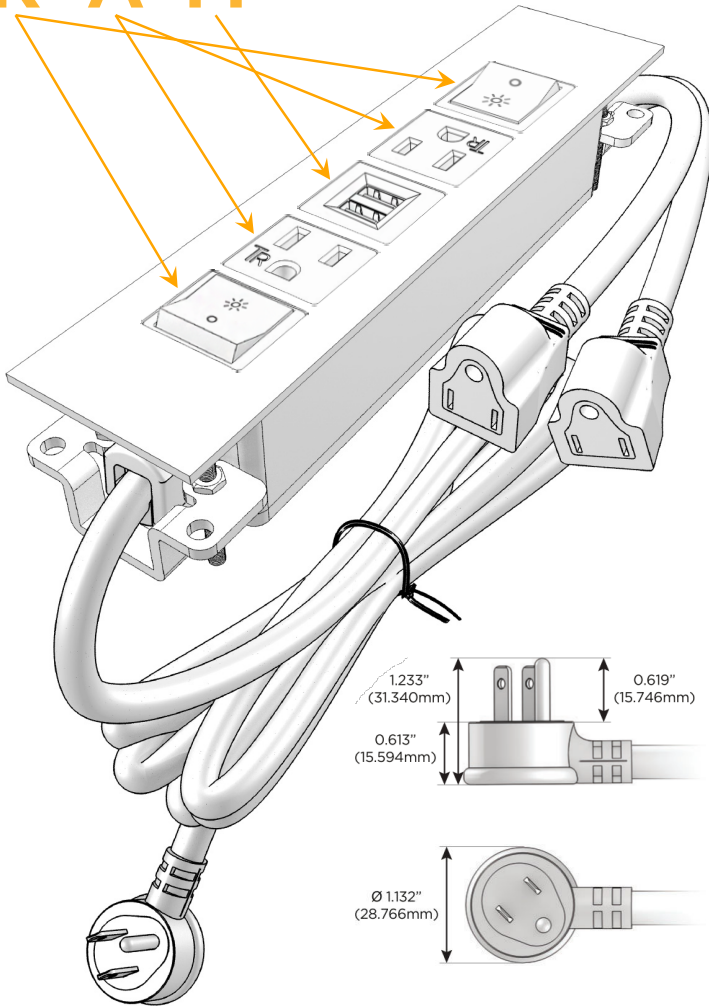

M-POWER-5T

AC POWER & DATA CONNECTIVITY SOLUTION

M-POWER-5T-RAMAR-WATP

Specs:

Modules/Ports:

- **R** Switched AC (Rocker Switch)
- **A** Tamper Resistant AC Receptacle
- **M** Double USB-A (Fast Charging Ports - 18W)

R A M