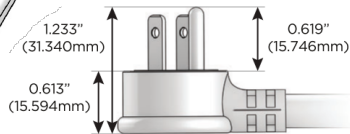

M-POWER-5T

AC POWER & DATA CONNECTIVITY SOLUTION

M-POWER-5T-RAMAR-CRATP

Specs:

Modules/Ports:

- **R** Switched AC (Rocker Switch)
- **A** Tamper Resistant AC Receptacle
- **M** Double USB-A (Fast Charging Ports - 18W)

R A M