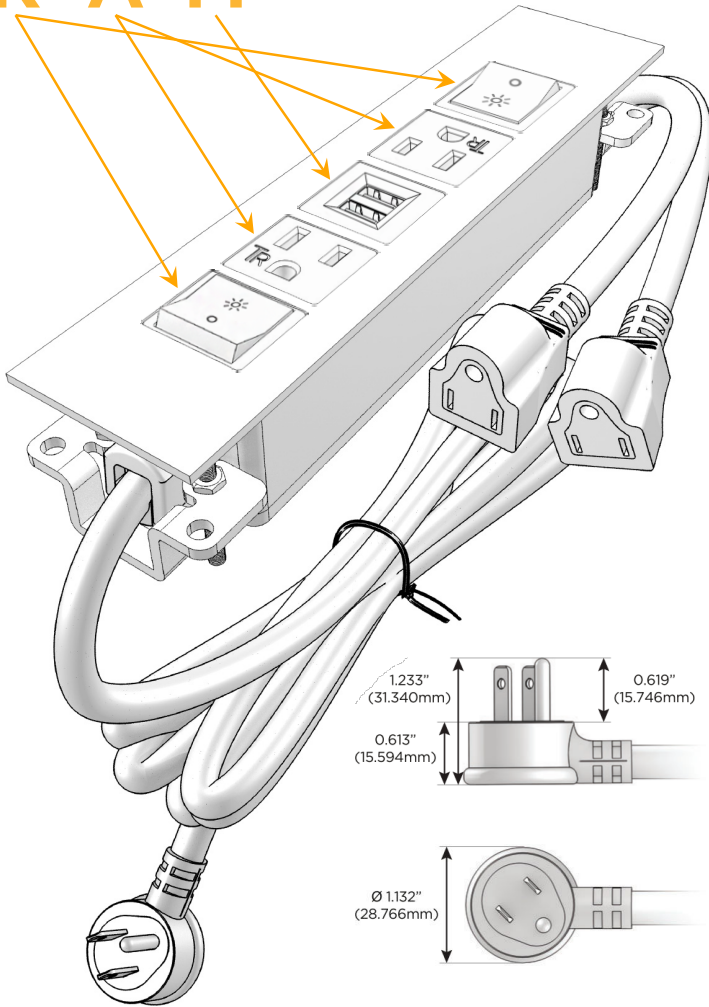

M-POWER-5T

AC POWER & DATA CONNECTIVITY SOLUTION

M-POWER-5T-RAMAR-CRATP

Specs:

Modules/Ports:

- **R** Switched AC (Rocker Switch)
- **A** Tamper Resistant AC Receptacle
- **M** Double USB-A (Fast Charging Ports - 18W)

R A M