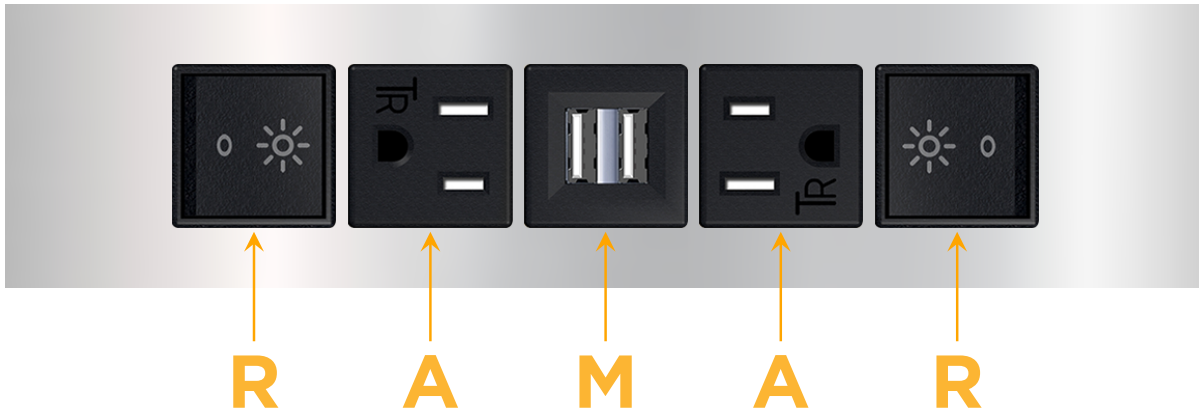

Trim Plate Finish: **CHROME (ABS)**

Custom Finishes Available

M-POWER-5T-RAMAR-CRATP

Features:

Module/Port Options:

- A** Tamper Resistant AC Receptacle
- E** USB-A & USB-C (20W)
- M** Double USB-A (Fast Charging Ports - 18W)
- H** HDMI
- 6** CAT 6
- 12** RJ 12
- X** Switched AC
- Y** 3-Way Switch (Low Voltage)
- V** USB-C (45W High Speed Charging Port)
- S** USB-C (25W High Speed Charging Port)
- R** Switched AC (Rocker Switch)
- D** Dimmer Switch

Plug:

Supplied with Low Profile Flat 45° Angle 120 VAC Plug

Optional Standard Straight 120 VAC Plug

Optional Straight 120 VAC Pass-through Plug

- CLEAN, COMPACT DESIGN
- STREAMLINED
- LOW PROFILE
- SIDE-EXITING CORDS
- PLUG & PLAY
- 6' AC CORD & PLUG (FLAT PLUG STANDARD)
- CUSTOMIZABLE CONFIGURATIONS AND FINISHES
- UL LISTED FOR MOUNTING IN FURNITURE
- 15A

M-POWER-5T

AC POWER & DATA CONNECTIVITY SOLUTION

M-POWER-5T-RAMAR-CRATP

Specs:

Modules/Ports:

- R** Switched AC (Rocker Switch)
- A** Tamper Resistant AC Receptacle
- M** Double USB-A (Fast Charging Ports - 18W)