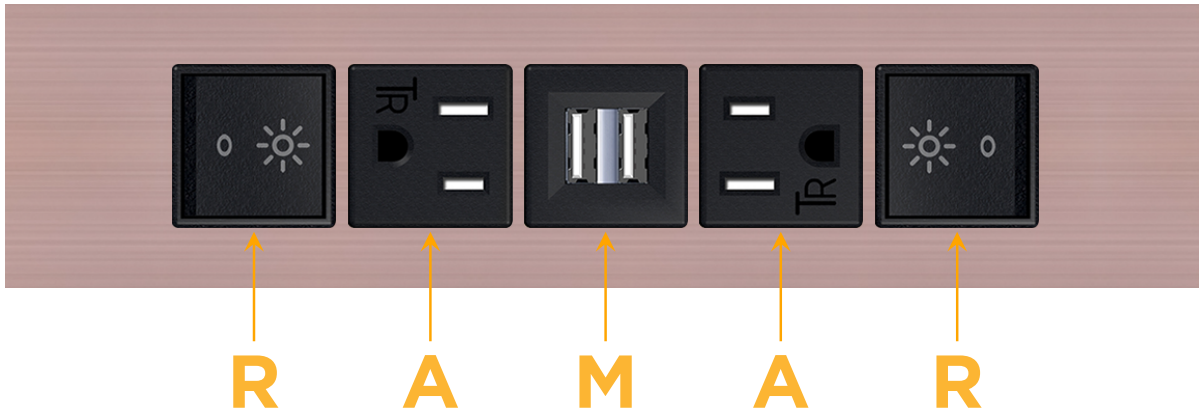

Trim Plate Finish: **CHAMPAGNE (ABS)**

Custom Finishes Available

M-POWER-5T-RAMAR-CHATP

Features:

**Module/Port Options:**

- A** Tamper Resistant AC Receptacle
- E** USB-A & USB-C (20W)
- M** Double USB-A (Fast Charging Ports - 18W)
- H** HDMI
- 6** CAT 6
- 12** RJ 12
- X** Switched AC
- Y** 3-Way Switch (Low Voltage)
- V** USB-C (45W High Speed Charging Port)
- S** USB-C (25W High Speed Charging Port)
- R** Switched AC (Rocker Switch)
- D** Dimmer Switch

**Plug:**

Supplied with Low Profile Flat 45° Angle 120 VAC Plug

Optional Standard Straight 120 VAC Plug

Optional Straight 120 VAC Pass-through Plug

- CLEAN, COMPACT DESIGN
- STREAMLINED
- LOW PROFILE
- SIDE-EXITING CORDS
- PLUG & PLAY
- 6' AC CORD & PLUG (FLAT PLUG STANDARD)
- CUSTOMIZABLE CONFIGURATIONS AND FINISHES
- UL LISTED FOR MOUNTING IN FURNITURE
- 15A

# M-POWER-5T

AC POWER & DATA CONNECTIVITY SOLUTION

M-POWER-5T-RAMAR-CHATP

Specs:

**Modules/Ports:**

- R** Switched AC (Rocker Switch)
- A** Tamper Resistant AC Receptacle
- M** Double USB-A (Fast Charging Ports - 18W)