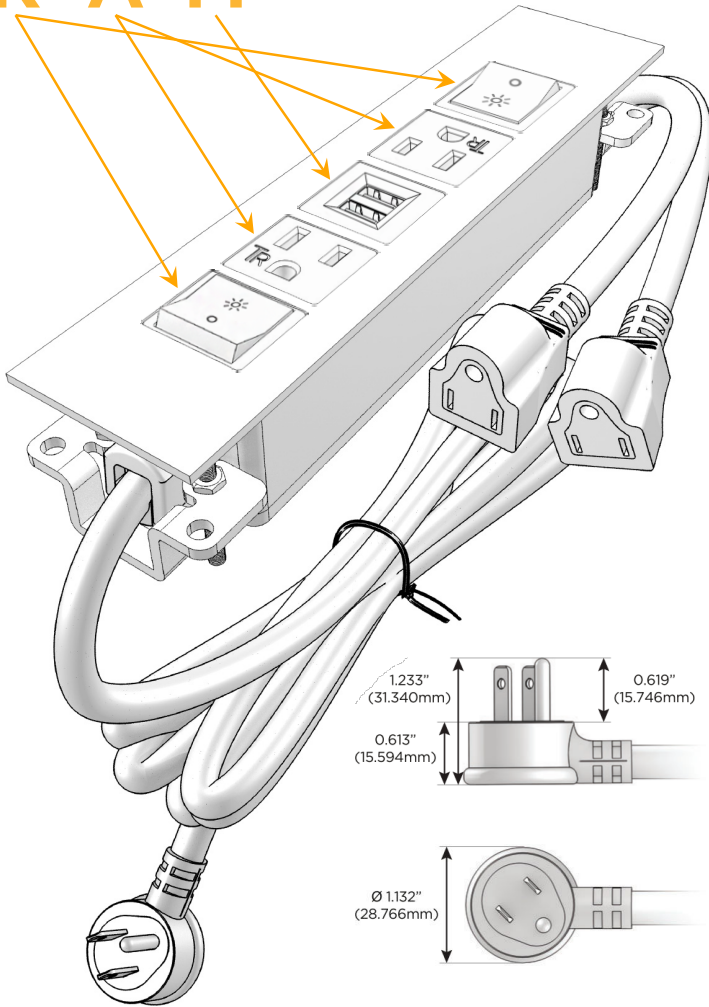

M-POWER-5T

AC POWER & DATA CONNECTIVITY SOLUTION

M-POWER-5T-RAMAR-CHATP

Specs:

Modules/Ports:

- **R** Switched AC (Rocker Switch)
- **A** Tamper Resistant AC Receptacle
- **M** Double USB-A (Fast Charging Ports - 18W)

R A M