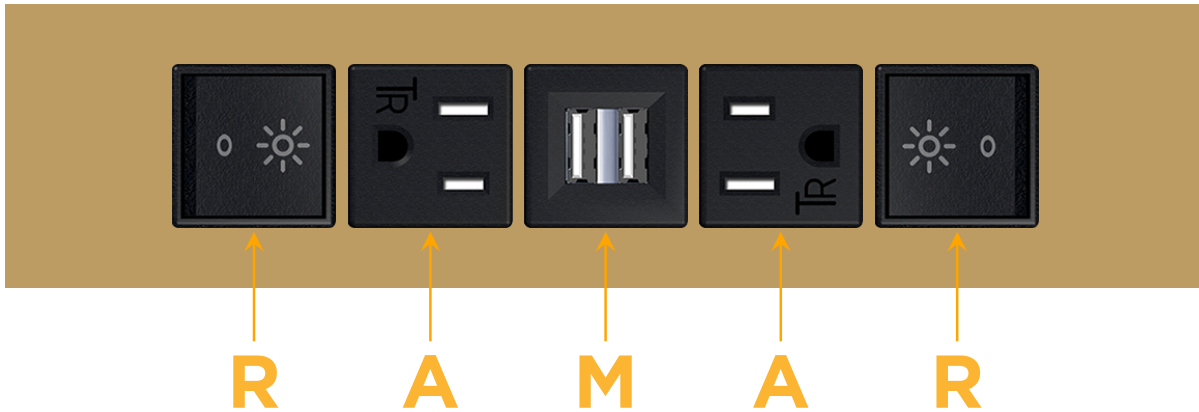

Trim Plate Finish: **STANDARD BRONZE (ABS)**

Custom Finishes Available

M-POWER-5T-RAMAR-BZATP

Features:

**Module/Port Options:**

- A** Tamper Resistant AC Receptacle
- E** USB-A & USB-C (20W)
- M** Double USB-A (Fast Charging Ports - 18W)
- H** HDMI
- 6** CAT 6
- 12** RJ 12
- X** Switched AC
- Y** 3-Way Switch (Low Voltage)
- V** USB-C (45W High Speed Charging Port)
- S** USB-C (25W High Speed Charging Port)
- R** Switched AC (Rocker Switch)
- D** Dimmer Switch

**Plug:**

Supplied with Low Profile Flat 45° Angle 120 VAC Plug

Optional Standard Straight 120 VAC Plug

Optional Straight 120 VAC Pass-through Plug

- CLEAN, COMPACT DESIGN
- STREAMLINED
- LOW PROFILE
- SIDE-EXITING CORDS
- PLUG & PLAY
- 6' AC CORD & PLUG (FLAT PLUG STANDARD)
- CUSTOMIZABLE CONFIGURATIONS AND FINISHES
- UL LISTED FOR MOUNTING IN FURNITURE
- 15A

# M-POWER-5T

AC POWER & DATA CONNECTIVITY SOLUTION

M-POWER-5T-RAMAR-BZATP

Specs:

**Modules/Ports:**

- R** Switched AC (Rocker Switch)
- A** Tamper Resistant AC Receptacle
- M** Double USB-A (Fast Charging Ports - 18W)