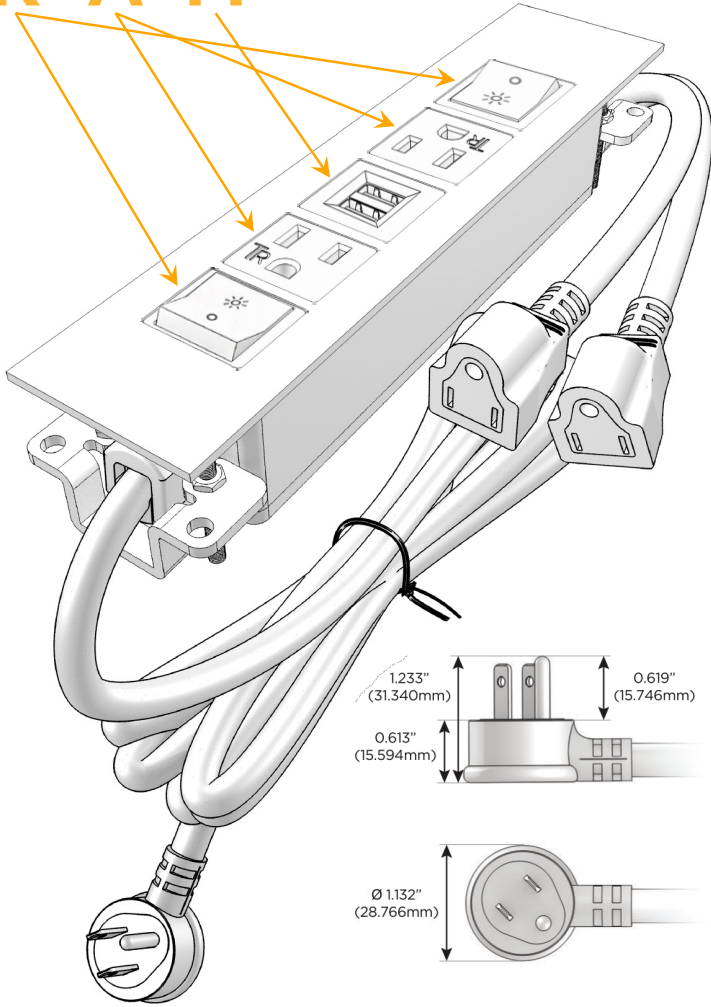

M-POWER-5T

AC POWER & DATA CONNECTIVITY SOLUTION

M-POWER-5T-RAMAR-BZATP

Specs:

Modules/Ports:

- **R** Switched AC (Rocker Switch)
- **A** Tamper Resistant AC Receptacle
- **M** Double USB-A (Fast Charging Ports - 18W)

R A M