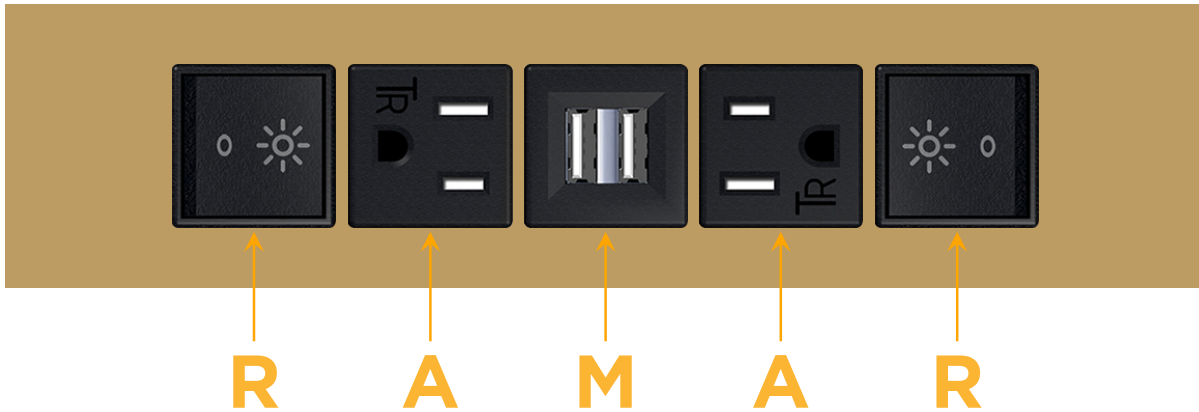

Trim Plate Finish: **BRASS (ABS)**

Custom Finishes Available

M-POWER-5T-RAMAR-BRATP

Features:

**Module/Port Options:**

- A** Tamper Resistant AC Receptacle
- E** USB-A & USB-C (20W)
- M** Double USB-A (Fast Charging Ports - 18W)
- H** HDMI
- 6** CAT 6
- 12** RJ 12
- X** Switched AC
- Y** 3-Way Switch (Low Voltage)
- V** USB-C (45W High Speed Charging Port)
- S** USB-C (25W High Speed Charging Port)
- R** Switched AC (Rocker Switch)
- D** Dimmer Switch

**Plug:**

Supplied with Low Profile Flat 45° Angle 120 VAC Plug

Optional Standard Straight 120 VAC Plug

Optional Straight 120 VAC Pass-through Plug

- CLEAN, COMPACT DESIGN
- STREAMLINED
- LOW PROFILE
- SIDE-EXITING CORDS
- PLUG & PLAY
- 6' AC CORD & PLUG (FLAT PLUG STANDARD)
- CUSTOMIZABLE CONFIGURATIONS AND FINISHES
- UL LISTED FOR MOUNTING IN FURNITURE
- 15A

# M-POWER-5T

AC POWER & DATA CONNECTIVITY SOLUTION

M-POWER-5T-RAMAR-BRATP

Specs:

**Modules/Ports:**

- R** Switched AC (Rocker Switch)
- A** Tamper Resistant AC Receptacle
- M** Double USB-A (Fast Charging Ports - 18W)