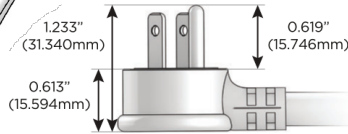

M-POWER-5T

AC POWER & DATA CONNECTIVITY SOLUTION

M-POWER-5T-RAMAR-BRATP

Specs:

Modules/Ports:

- **R** Switched AC (Rocker Switch)
- **A** Tamper Resistant AC Receptacle
- **M** Double USB-A (Fast Charging Ports - 18W)

R A M