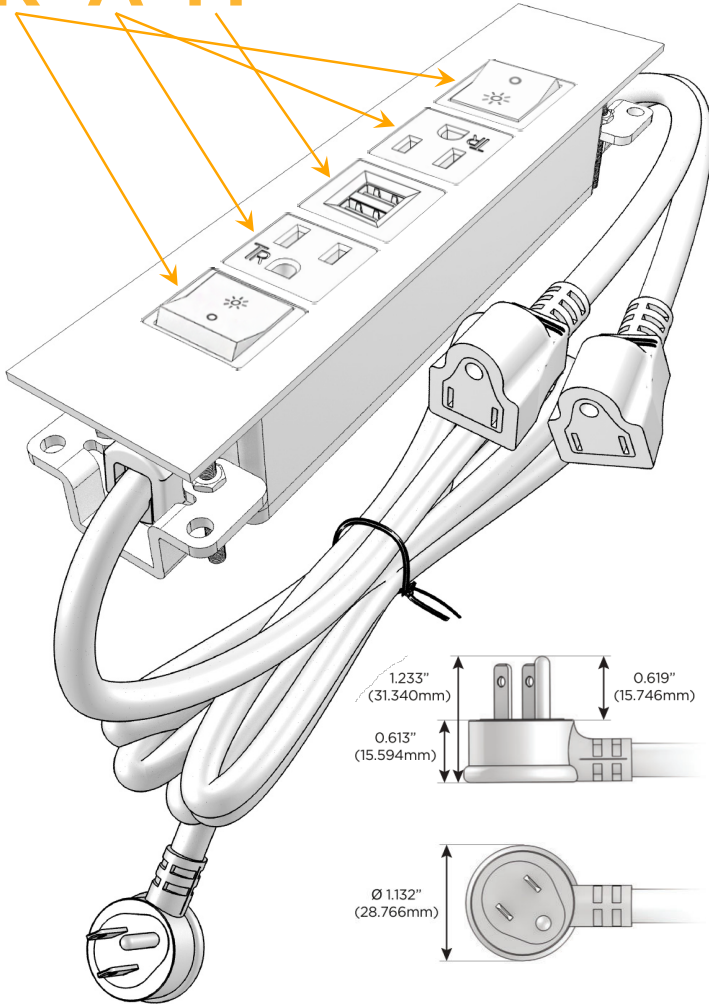

M-POWER-5T

AC POWER & DATA CONNECTIVITY SOLUTION

M-POWER-5T-RAMAR-BRATP

Specs:

Modules/Ports:

- **R** Switched AC (Rocker Switch)
- **A** Tamper Resistant AC Receptacle
- **M** Double USB-A (Fast Charging Ports - 18W)

R A M