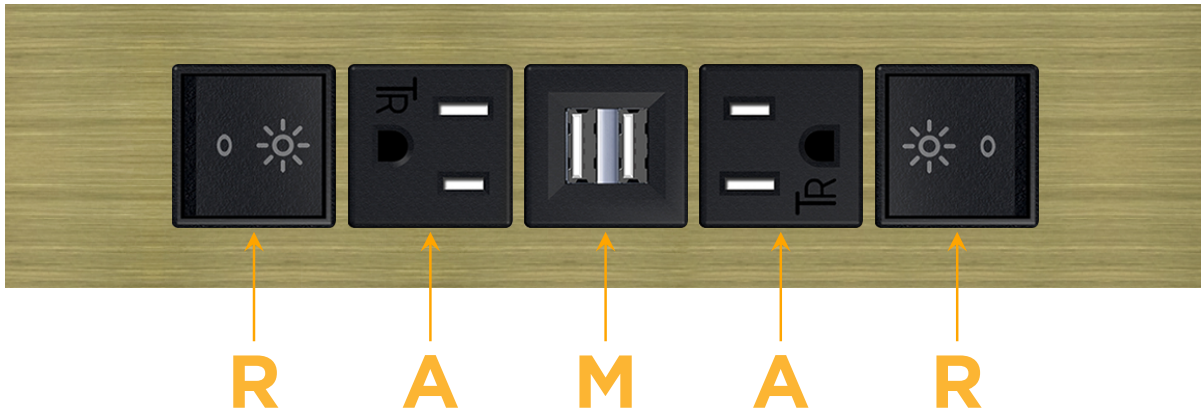

Trim Plate Finish: **BRASS ANTIQUED (ABS)**

Custom Finishes Available

M-POWER-5T-RAMAR-BRAATP

Features:

Module/Port Options:

- A** Tamper Resistant AC Receptacle
- E** USB-A & USB-C (20W)
- M** Double USB-A (Fast Charging Ports - 18W)
- H** HDMI
- 6** CAT 6
- 12** RJ 12
- X** Switched AC
- Y** 3-Way Switch (Low Voltage)
- V** USB-C (45W High Speed Charging Port)
- S** USB-C (25W High Speed Charging Port)
- R** Switched AC (Rocker Switch)
- D** Dimmer Switch

Plug:

Supplied with Low Profile Flat 45° Angle 120 VAC Plug

Optional Standard Straight 120 VAC Plug

Optional Straight 120 VAC Pass-through Plug

- CLEAN, COMPACT DESIGN
- STREAMLINED
- LOW PROFILE
- SIDE-EXITING CORDS
- PLUG & PLAY
- 6' AC CORD & PLUG (FLAT PLUG STANDARD)
- CUSTOMIZABLE CONFIGURATIONS AND FINISHES
- UL LISTED FOR MOUNTING IN FURNITURE
- 15A

M-POWER-5T

AC POWER & DATA CONNECTIVITY SOLUTION

M-POWER-5T-RAMAR-BRAATP

Specs:

Modules/Ports:

- R** Switched AC (Rocker Switch)
- A** Tamper Resistant AC Receptacle
- M** Double USB-A (Fast Charging Ports - 18W)