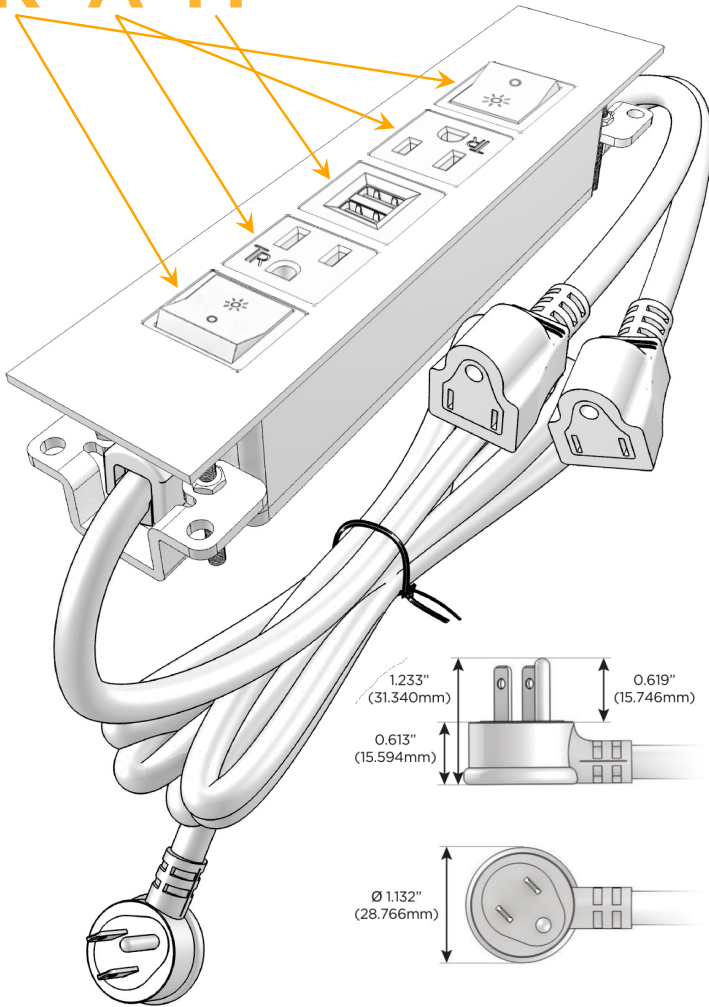

M-POWER-5T

AC POWER & DATA CONNECTIVITY SOLUTION

M-POWER-5T-RAMAR-BRAATP

Specs:

Modules/Ports:

- **R** Switched AC (Rocker Switch)
- **A** Tamper Resistant AC Receptacle
- **M** Double USB-A (Fast Charging Ports - 18W)

R A M