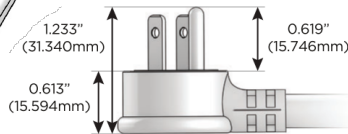

M-POWER-5T

AC POWER & DATA CONNECTIVITY SOLUTION

M-POWER-5T-RAMAR-BRAATP

Specs:

Modules/Ports:

- **R** Switched AC (Rocker Switch)
- **A** Tamper Resistant AC Receptacle
- **M** Double USB-A (Fast Charging Ports - 18W)

R A M