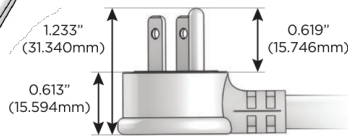

M-POWER-5T

AC POWER & DATA CONNECTIVITY SOLUTION

M-POWER-5T-RAED-BZTP

Specs:

Modules/Ports:

- **R** Switched AC (Rocker Switch)
- **A** Tamper Resistant AC Receptacle
- **E** USB-A & USB-C (20W)
- **D** Dimmer Switch

RAED