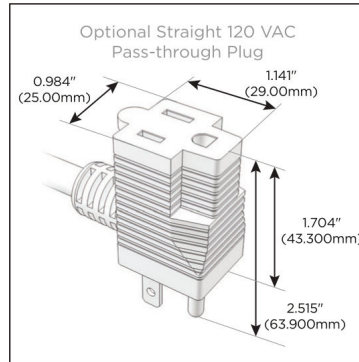

M-POWER-5T

AC POWER & DATA CONNECTIVITY SOLUTION

M-POWER-5T-RAED-BZTP

Specs:

Modules/Ports:

- **R** Switched AC (Rocker Switch)
- **A** Tamper Resistant AC Receptacle
- **E** USB-A & USB-C (20W)
- **D** Dimmer Switch

RAED