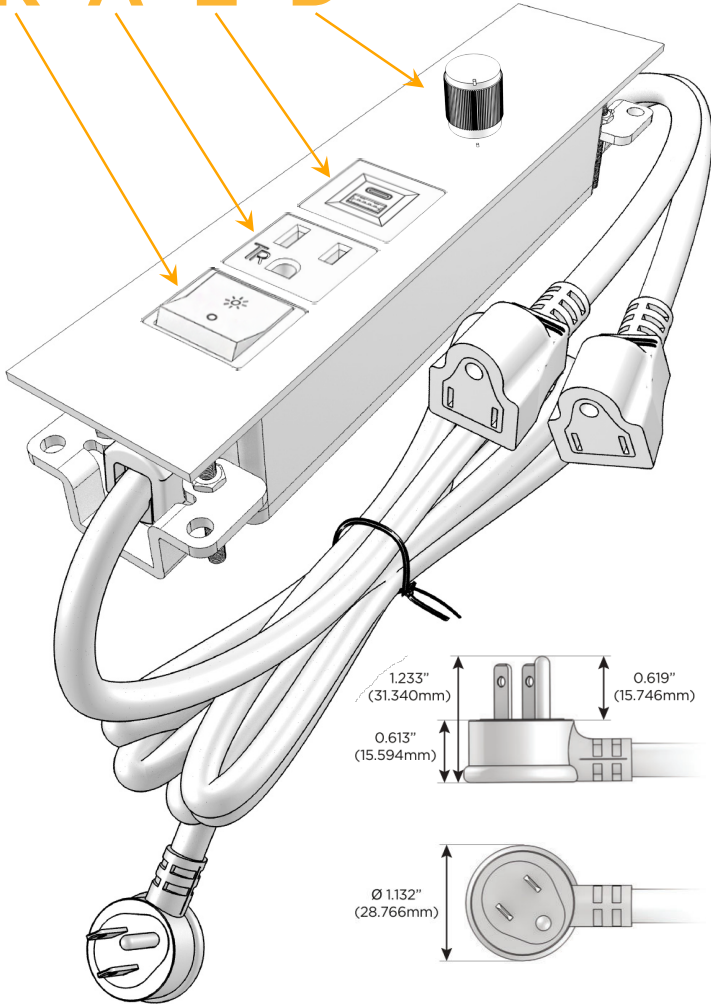

M-POWER-5T

AC POWER & DATA CONNECTIVITY SOLUTION

M-POWER-5T-RAED-BZTP

Specs:

Modules/Ports:

- **R** Switched AC (Rocker Switch)
- **A** Tamper Resistant AC Receptacle
- **E** USB-A & USB-C (20W)
- **D** Dimmer Switch

RAED