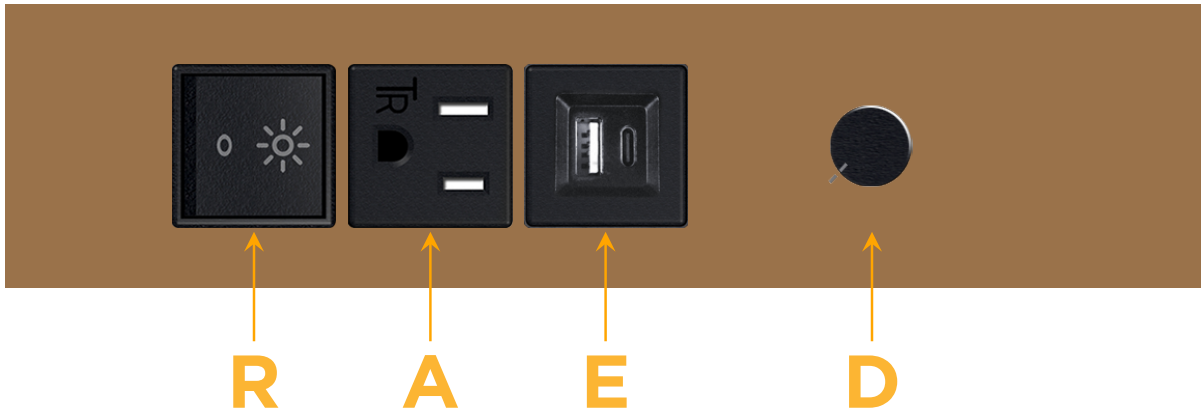

M-POWER-5T

AC POWER & DATA CONNECTIVITY SOLUTION

M-POWER-5T-RAED-BZTP

Distributed by

Mormax Company, Inc.

8 Westchester Plaza

Elmsford, NY 10523

914-699-0101

sales@mormax.com

mormax.com

Metro Light & Power's line of power & data solutions offers sophisticated design elements combined with greater ease of installation. Streamlined and low-profile, enhanced by side-exiting cords, our outlets advance the industry with their cutting edge look and feel. We believe flexibility is key, and we provide a variety of mounting options, including the ability to mount in limited spaces. Our outlets are available in many finishes and configurations, in addition to a custom color and finish capability for our clients.

Trim Plate Finish: **SOLID BRONZE**

Custom Finishes Available

M-POWER-5T-RAED-BZTP

Features:

Module/Port Options:

- **A** Tamper Resistant AC Receptacle
- **E** USB-A & USB-C (20W)
- **M** Double USB-A (Fast Charging Ports - 18W)
- **H** HDMI
- **6** CAT 6
- **12** RJ 12
- **X** Switched AC
- **Y** 3-Way Switch (Low Voltage)
- **V** USB-C (45W High Speed Charging Port)
- **S** USB-C (25W High Speed Charging Port)
- **R** Switched AC (Rocker Switch)
- **D** Dimmer Switch

Plug:

Supplied with Low Profile Flat 45° Angle 120 VAC Plug

Optional Standard Straight 120 VAC Plug

Optional Straight 120 VAC Pass-through Plug

- CLEAN, COMPACT DESIGN
- STREAMLINED
- LOW PROFILE
- SIDE-EXITING CORDS
- PLUG & PLAY
- 6' AC CORD & PLUG (FLAT PLUG STANDARD)
- CUSTOMIZABLE CONFIGURATIONS AND FINISHES
- ETL LISTED FOR MOUNTING IN FURNITURE
- 15A