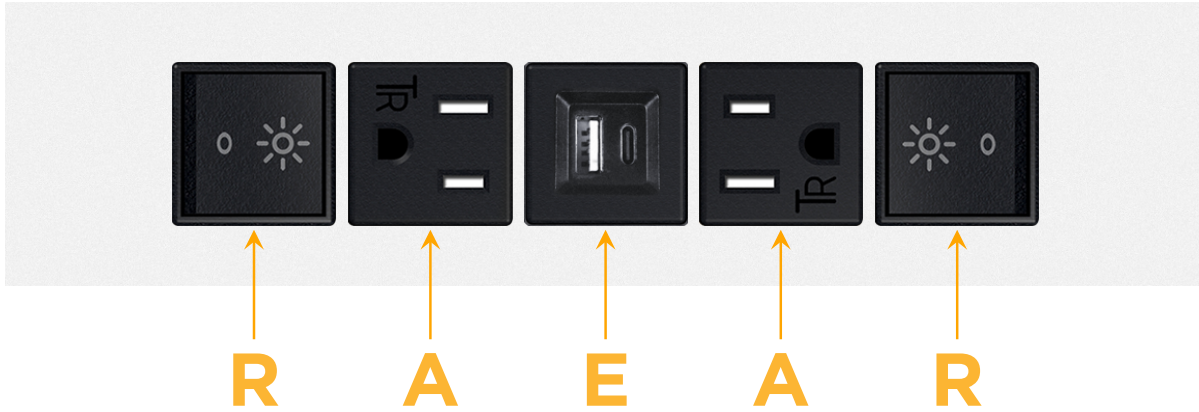

Trim Plate Finish: **WHITE (STEEL)**

Custom Finishes Available

M-POWER-5T-RAEAR-WTP

Features:

**Module/Port Options:**

- A** Tamper Resistant AC Receptacle
- E** USB-A & USB-C (20W)
- M** Double USB-A (Fast Charging Ports - 18W)
- H** HDMI
- 6** CAT 6
- 12** RJ 12
- X** Switched AC
- Y** 3-Way Switch (Low Voltage)
- V** USB-C (45W High Speed Charging Port)
- S** USB-C (25W High Speed Charging Port)
- R** Switched AC (Rocker Switch)
- D** Dimmer Switch

**Plug:**

Supplied with Low Profile Flat 45° Angle 120 VAC Plug

Optional Standard Straight 120 VAC Plug

Optional Straight 120 VAC Pass-through Plug

- CLEAN, COMPACT DESIGN
- STREAMLINED
- LOW PROFILE
- SIDE-EXITING CORDS
- PLUG & PLAY
- 6' AC CORD & PLUG (FLAT PLUG STANDARD)
- CUSTOMIZABLE CONFIGURATIONS AND FINISHES
- UL LISTED FOR MOUNTING IN FURNITURE
- 15A

# M-POWER-5T

AC POWER & DATA CONNECTIVITY SOLUTION

M-POWER-5T-RAEAR-WTP

Specs:

**Modules/Ports:**

- R** Switched AC (Rocker Switch)
- A** Tamper Resistant AC Receptacle
- E** USB-A & USB-C (20W)

**R A E**

Distributed by