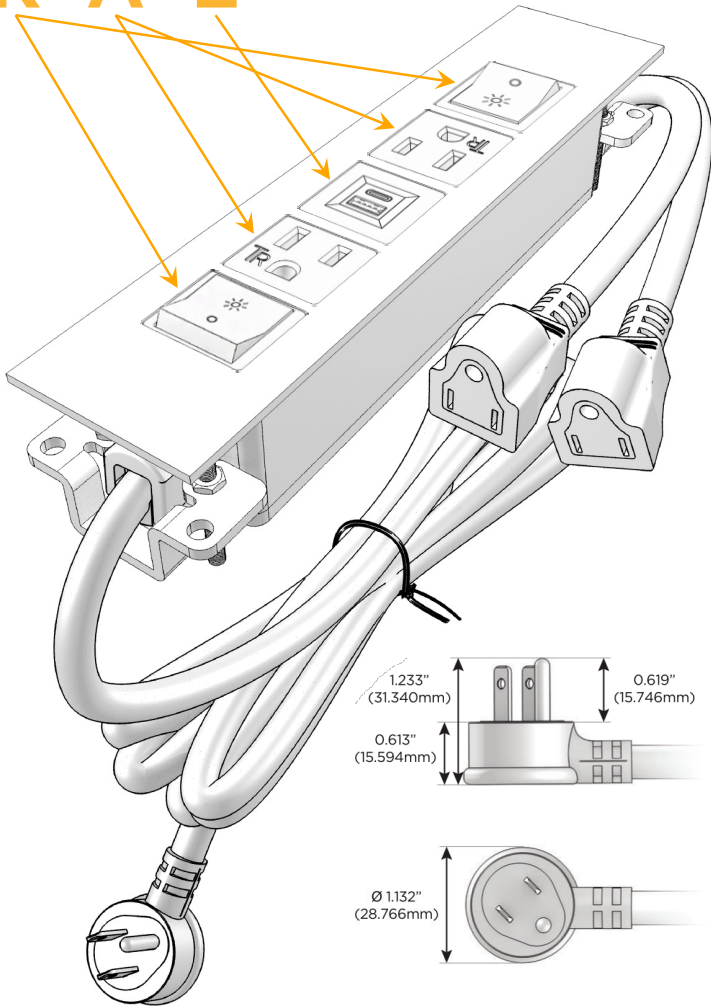

Trim Plate Finish: **WHITE (STEEL)**

Custom Finishes Available

M-POWER-5T-RAEAR-WTP

Features:

**Module/Port Options:**

- A** Tamper Resistant AC Receptacle
- E** USB-A & USB-C (20W)
- M** Double USB-A (Fast Charging Ports - 18W)
- H** HDMI
- 6** CAT 6
- 12** RJ 12
- X** Switched AC
- Y** 3-Way Switch (Low Voltage)
- V** USB-C (45W High Speed Charging Port)
- S** USB-C (25W High Speed Charging Port)
- R** Switched AC (Rocker Switch)
- D** Dimmer Switch

**Plug:**

Supplied with Low Profile Flat 45° Angle 120 VAC Plug

Optional Standard Straight 120 VAC Plug

Optional Straight 120 VAC Pass-through Plug

- CLEAN, COMPACT DESIGN
- STREAMLINED
- LOW PROFILE
- SIDE-EXITING CORDS
- PLUG & PLAY
- 6' AC CORD & PLUG (FLAT PLUG STANDARD)
- CUSTOMIZABLE CONFIGURATIONS AND FINISHES
- UL LISTED FOR MOUNTING IN FURNITURE
- 15A

# M-POWER-5T

AC POWER & DATA CONNECTIVITY SOLUTION

M-POWER-5T-RAEAR-WTP

Specs:

**Modules/Ports:**

- R** Switched AC (Rocker Switch)
- A** Tamper Resistant AC Receptacle
- E** USB-A & USB-C (20W)

**R A E**

Distributed by