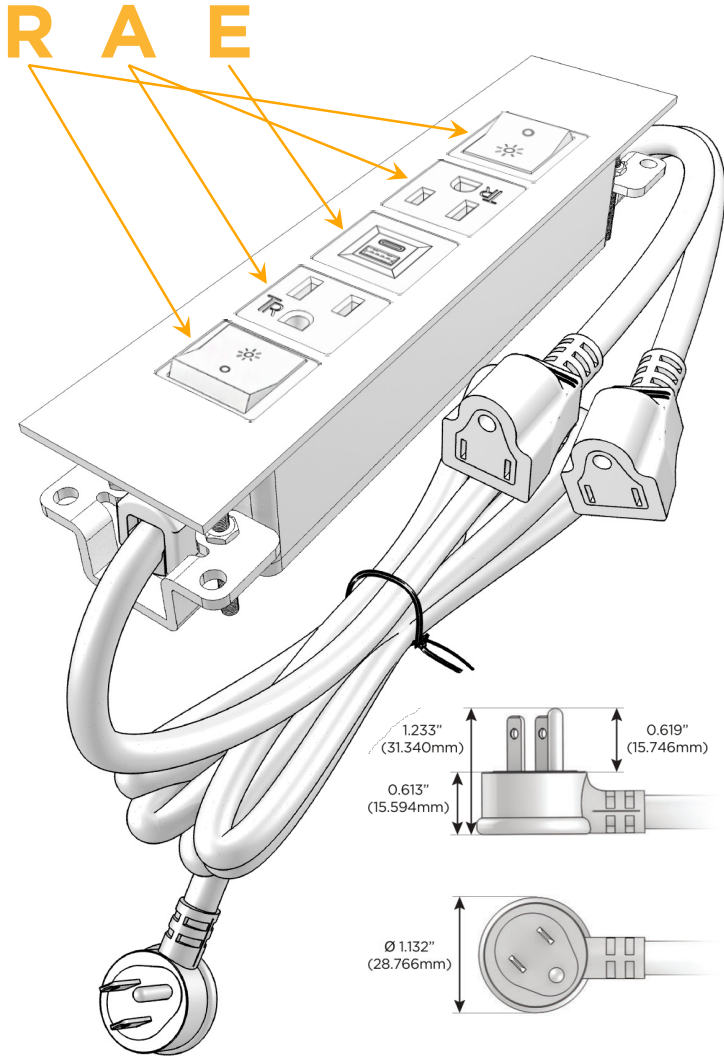

Trim Plate Finish: **BRUSHED STAINLESS (ABS)**

Custom Finishes Available

M-POWER-5T-RAEAR-SS4ATP

Features:

Module/Port Options:

- A** Tamper Resistant AC Receptacle
- E** USB-A & USB-C (20W)
- M** Double USB-A (Fast Charging Ports - 18W)
- H** HDMI
- 6** CAT 6
- 12** RJ 12
- X** Switched AC
- Y** 3-Way Switch (Low Voltage)
- V** USB-C (45W High Speed Charging Port)
- S** USB-C (25W High Speed Charging Port)
- R** Switched AC (Rocker Switch)
- D** Dimmer Switch

Plug:

Supplied with Low Profile Flat 45° Angle 120 VAC Plug

Optional Standard Straight 120 VAC Plug

Optional Straight 120 VAC Pass-through Plug

- CLEAN, COMPACT DESIGN
- STREAMLINED
- LOW PROFILE
- SIDE-EXITING CORDS
- PLUG & PLAY
- 6' AC CORD & PLUG (FLAT PLUG STANDARD)
- CUSTOMIZABLE CONFIGURATIONS AND FINISHES
- UL LISTED FOR MOUNTING IN FURNITURE
- 15A

M-POWER-5T

AC POWER & DATA CONNECTIVITY SOLUTION

M-POWER-5T-RAEAR-SS4ATP

Specs:

Modules/Ports:

- R** Switched AC (Rocker Switch)
- A** Tamper Resistant AC Receptacle
- E** USB-A & USB-C (20W)

Distributed by