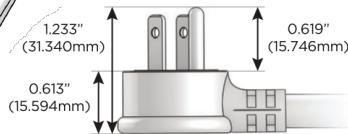

M-POWER-5T

AC POWER & DATA CONNECTIVITY SOLUTION

M-POWER-5T-RAEAR-SS4ATP

Specs:

Modules/Ports:

- R** Switched AC (Rocker Switch)
- A** Tamper Resistant AC Receptacle
- E** USB-A & USB-C (20W)

Distributed by