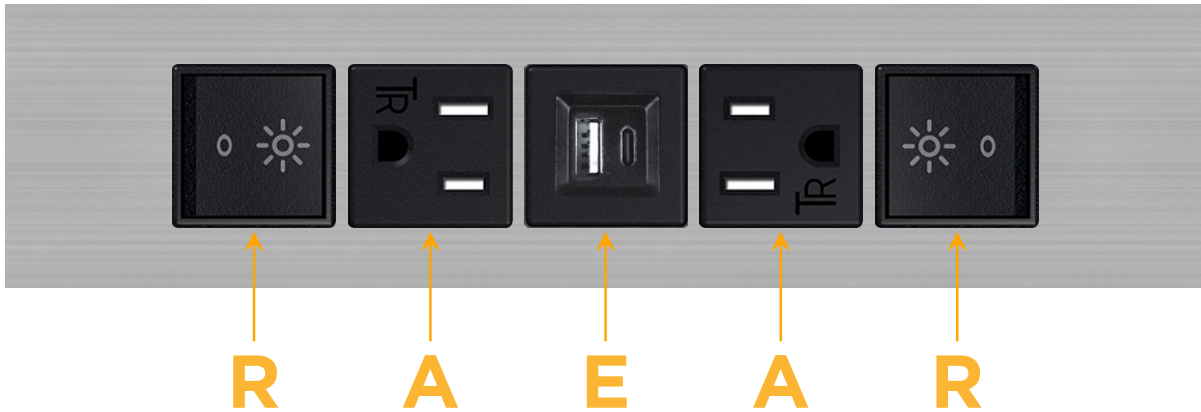

Metro Light & Power's line of power & data solutions offers sophisticated design elements combined with greater ease of installation. Streamlined and low-profile, enhanced by side-exiting cords, our outlets advance the industry with their cutting edge look and feel. We believe flexibility is key, and we provide a variety of mounting options, including the ability to mount in limited spaces. Our outlets are available in many finishes and configurations, in addition to a custom color and finish capability for our clients.

Trim Plate Finish: **BRUSHED STAINLESS (ABS)**

Custom Finishes Available

M-POWER-5T-RAEAR-SS4ATP

Features:

Module/Port Options:

- A** Tamper Resistant AC Receptacle
- E** USB-A & USB-C (20W)
- M** Double USB-A (Fast Charging Ports - 18W)
- H** HDMI
- 6** CAT 6
- 12** RJ 12
- X** Switched AC
- Y** 3-Way Switch (Low Voltage)
- V** USB-C (45W High Speed Charging Port)
- S** USB-C (25W High Speed Charging Port)
- R** Switched AC (Rocker Switch)
- D** Dimmer Switch

Plug:

Supplied with Low Profile Flat 45° Angle 120 VAC Plug

Optional Standard Straight 120 VAC Plug

Optional Straight 120 VAC Pass-through Plug

- CLEAN, COMPACT DESIGN
- STREAMLINED
- LOW PROFILE
- SIDE-EXITING CORDS
- PLUG & PLAY
- 6' AC CORD & PLUG (FLAT PLUG STANDARD)
- CUSTOMIZABLE CONFIGURATIONS AND FINISHES
- UL LISTED FOR MOUNTING IN FURNITURE
- 15A

M-POWER-5T

AC POWER & DATA CONNECTIVITY SOLUTION

M-POWER-5T-RAEAR-SS4ATP

Specs:

Modules/Ports:

- R** Switched AC (Rocker Switch)
- A** Tamper Resistant AC Receptacle
- E** USB-A & USB-C (20W)

Distributed by