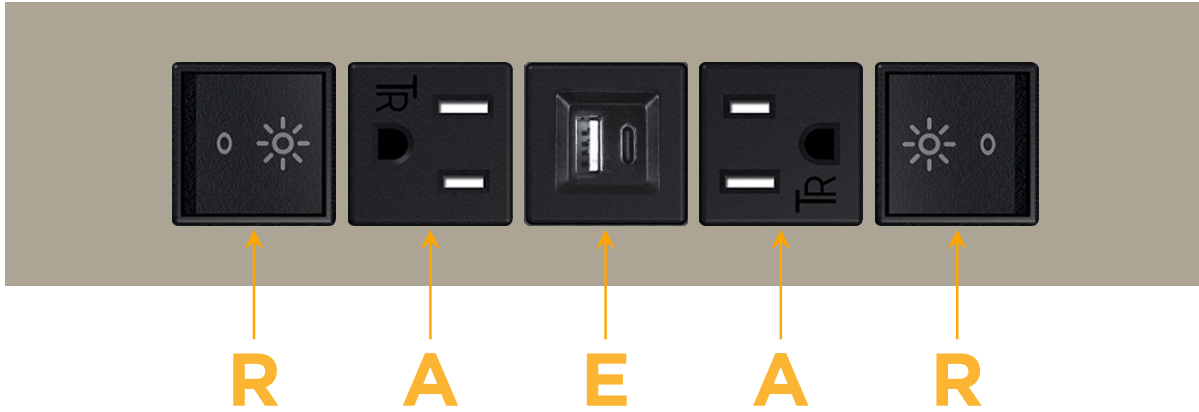

Trim Plate Finish: **SATIN NICKEL (ABS)**

Custom Finishes Available

M-POWER-5T-RAEAR-SATP

Features:

Module/Port Options:

- A** Tamper Resistant AC Receptacle
- E** USB-A & USB-C (20W)
- M** Double USB-A (Fast Charging Ports - 18W)
- H** HDMI
- 6** CAT 6
- 12** RJ 12
- X** Switched AC
- Y** 3-Way Switch (Low Voltage)
- V** USB-C (45W High Speed Charging Port)
- S** USB-C (25W High Speed Charging Port)
- R** Switched AC (Rocker Switch)
- D** Dimmer Switch

Plug:

Supplied with Low Profile Flat 45° Angle 120 VAC Plug

Optional Standard Straight 120 VAC Plug

Optional Straight 120 VAC Pass-through Plug

- CLEAN, COMPACT DESIGN
- STREAMLINED
- LOW PROFILE
- SIDE-EXITING CORDS
- PLUG & PLAY
- 6' AC CORD & PLUG (FLAT PLUG STANDARD)
- CUSTOMIZABLE CONFIGURATIONS AND FINISHES
- UL LISTED FOR MOUNTING IN FURNITURE
- 15A

M-POWER-5T

AC POWER & DATA CONNECTIVITY SOLUTION

M-POWER-5T-RAEAR-SATP

Specs:

Modules/Ports:

- R** Switched AC (Rocker Switch)
- A** Tamper Resistant AC Receptacle
- E** USB-A & USB-C (20W)

R A E

Distributed by