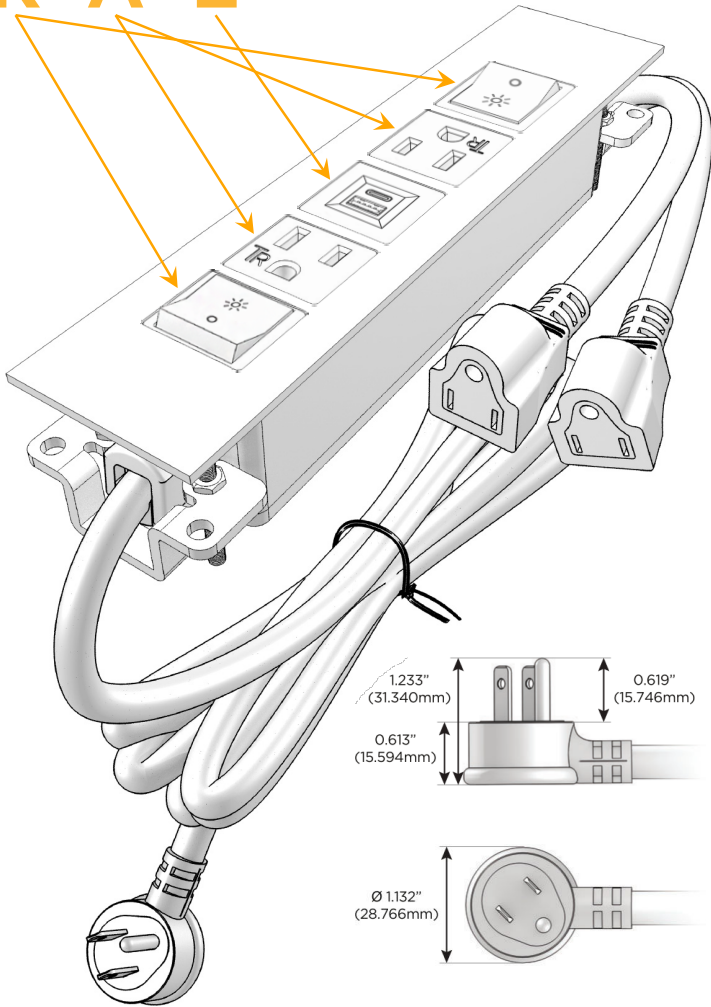

Trim Plate Finish: **SATIN NICKEL (ABS)**

Custom Finishes Available

M-POWER-5T-RAEAR-SATP

Features:

Module/Port Options:

- A** Tamper Resistant AC Receptacle
- E** USB-A & USB-C (20W)
- M** Double USB-A (Fast Charging Ports - 18W)
- H** HDMI
- 6** CAT 6
- 12** RJ 12
- X** Switched AC
- Y** 3-Way Switch (Low Voltage)
- V** USB-C (45W High Speed Charging Port)
- S** USB-C (25W High Speed Charging Port)
- R** Switched AC (Rocker Switch)
- D** Dimmer Switch

Plug:

Supplied with Low Profile Flat 45° Angle 120 VAC Plug

Optional Standard Straight 120 VAC Plug

Optional Straight 120 VAC Pass-through Plug

- CLEAN, COMPACT DESIGN
- STREAMLINED
- LOW PROFILE
- SIDE-EXITING CORDS
- PLUG & PLAY
- 6' AC CORD & PLUG (FLAT PLUG STANDARD)
- CUSTOMIZABLE CONFIGURATIONS AND FINISHES
- UL LISTED FOR MOUNTING IN FURNITURE
- 15A

M-POWER-5T

AC POWER & DATA CONNECTIVITY SOLUTION

M-POWER-5T-RAEAR-SATP

Specs:

Modules/Ports:

- R** Switched AC (Rocker Switch)
- A** Tamper Resistant AC Receptacle
- E** USB-A & USB-C (20W)

R A E

Distributed by