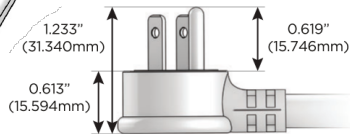

M-POWER-5T

AC POWER & DATA CONNECTIVITY SOLUTION

M-POWER-5T-RAEAR-SATP

Specs:

Modules/Ports:

- R** Switched AC (Rocker Switch)
- A** Tamper Resistant AC Receptacle
- E** USB-A & USB-C (20W)

R A E

Distributed by