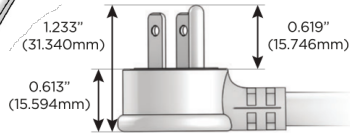

M-POWER-5T

AC POWER & DATA CONNECTIVITY SOLUTION

M-POWER-5T-RAEAR-S3ATP

Specs:

Modules/Ports:

- R** Switched AC (Rocker Switch)
- A** Tamper Resistant AC Receptacle
- E** USB-A & USB-C (20W)

R A E

Distributed by