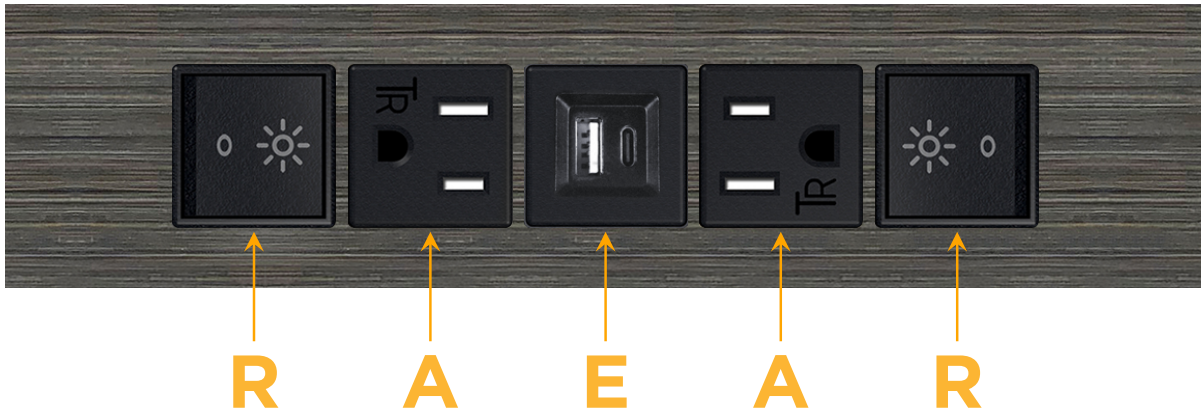

Trim Plate Finish: **GUNMETAL (ABS)**

Custom Finishes Available

M-POWER-5T-RAEAR-S3ATP

Features:

Module/Port Options:

- A** Tamper Resistant AC Receptacle
- E** USB-A & USB-C (20W)
- M** Double USB-A (Fast Charging Ports - 18W)
- H** HDMI
- 6** CAT 6
- 12** RJ 12
- X** Switched AC
- Y** 3-Way Switch (Low Voltage)
- V** USB-C (45W High Speed Charging Port)
- S** USB-C (25W High Speed Charging Port)
- R** Switched AC (Rocker Switch)
- D** Dimmer Switch

Plug:

Supplied with Low Profile Flat 45° Angle 120 VAC Plug

Optional Standard Straight 120 VAC Plug

Optional Straight 120 VAC Pass-through Plug

- CLEAN, COMPACT DESIGN
- STREAMLINED
- LOW PROFILE
- SIDE-EXITING CORDS
- PLUG & PLAY
- 6' AC CORD & PLUG (FLAT PLUG STANDARD)
- CUSTOMIZABLE CONFIGURATIONS AND FINISHES
- UL LISTED FOR MOUNTING IN FURNITURE
- 15A

M-POWER-5T

AC POWER & DATA CONNECTIVITY SOLUTION

M-POWER-5T-RAEAR-S3ATP

Specs:

Modules/Ports:

- R** Switched AC (Rocker Switch)
- A** Tamper Resistant AC Receptacle
- E** USB-A & USB-C (20W)

R A E

Distributed by