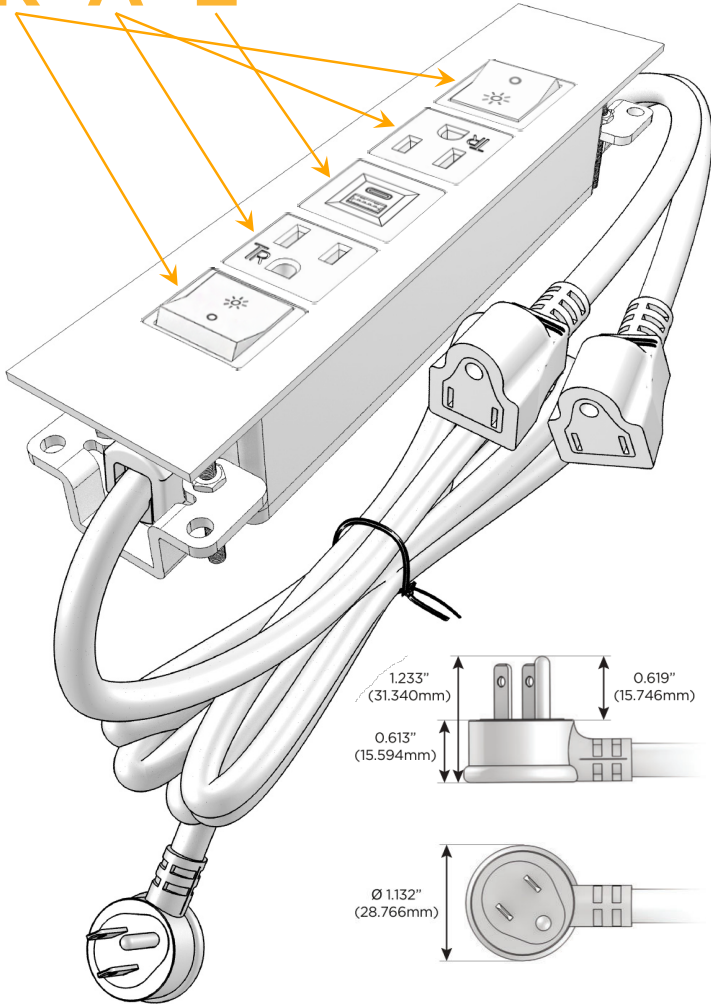

Trim Plate Finish: **GUNMETAL (ABS)**

Custom Finishes Available

M-POWER-5T-RAEAR-S3ATP

Features:

Module/Port Options:

- A** Tamper Resistant AC Receptacle
- E** USB-A & USB-C (20W)
- M** Double USB-A (Fast Charging Ports - 18W)
- H** HDMI
- 6** CAT 6
- 12** RJ 12
- X** Switched AC
- Y** 3-Way Switch (Low Voltage)
- V** USB-C (45W High Speed Charging Port)
- S** USB-C (25W High Speed Charging Port)
- R** Switched AC (Rocker Switch)
- D** Dimmer Switch

Plug:

Supplied with Low Profile Flat 45° Angle 120 VAC Plug

Optional Standard Straight 120 VAC Plug

Optional Straight 120 VAC Pass-through Plug

- CLEAN, COMPACT DESIGN
- STREAMLINED
- LOW PROFILE
- SIDE-EXITING CORDS
- PLUG & PLAY
- 6' AC CORD & PLUG (FLAT PLUG STANDARD)
- CUSTOMIZABLE CONFIGURATIONS AND FINISHES
- UL LISTED FOR MOUNTING IN FURNITURE
- 15A

M-POWER-5T

AC POWER & DATA CONNECTIVITY SOLUTION

M-POWER-5T-RAEAR-S3ATP

Specs:

Modules/Ports:

- R** Switched AC (Rocker Switch)
- A** Tamper Resistant AC Receptacle
- E** USB-A & USB-C (20W)

R A E

Distributed by