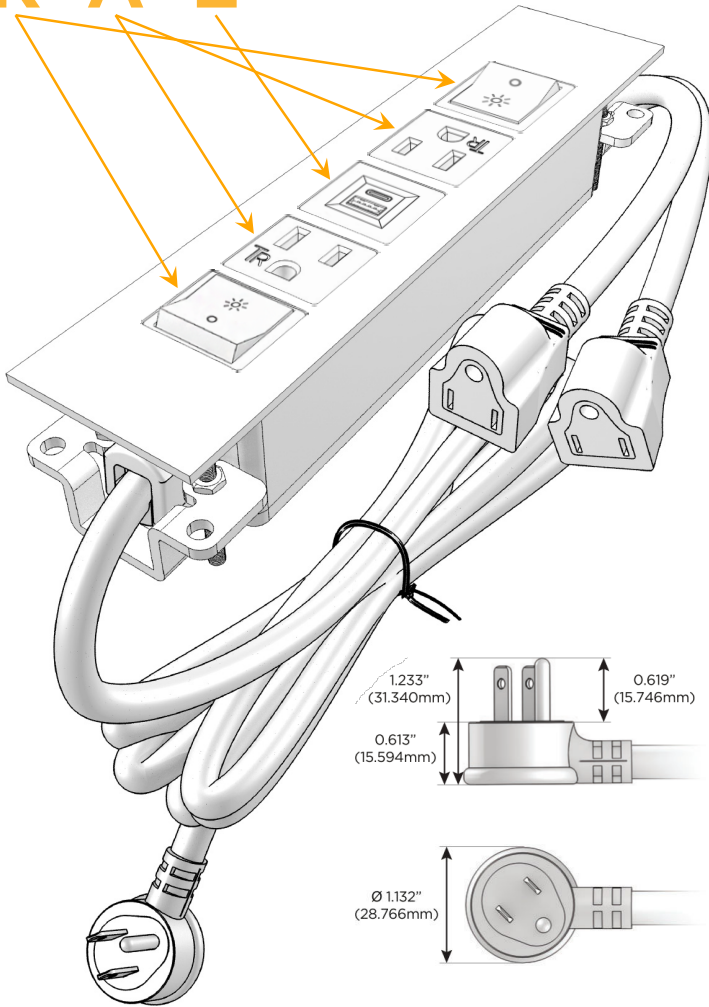

Trim Plate Finish: **COPPER (ABS)**

*Custom Finishes Available*

M-POWER-5T-RAEAR-CUATP

Features:

**Module/Port Options:**

- A** Tamper Resistant AC Receptacle
- E** USB-A & USB-C (20W)
- M** Double USB-A (Fast Charging Ports - 18W)
- H** HDMI
- 6** CAT 6
- 12** RJ 12
- X** Switched AC
- Y** 3-Way Switch (Low Voltage)
- V** USB-C (45W High Speed Charging Port)
- S** USB-C (25W High Speed Charging Port)
- R** Switched AC (Rocker Switch)
- D** Dimmer Switch

**Plug:**

Supplied with Low Profile Flat 45° Angle 120 VAC Plug

Optional Standard Straight 120 VAC Plug

Optional Straight 120 VAC Pass-through Plug

- CLEAN, COMPACT DESIGN
- STREAMLINED
- LOW PROFILE
- SIDE-EXITING CORDS
- PLUG & PLAY
- 6' AC CORD & PLUG (FLAT PLUG STANDARD)
- CUSTOMIZABLE CONFIGURATIONS AND FINISHES
- UL LISTED FOR MOUNTING IN FURNITURE
- 15A

# M-POWER-5T

AC POWER & DATA CONNECTIVITY SOLUTION

M-POWER-5T-RAEAR-CUATP

Specs:

**Modules/Ports:**

- R** Switched AC (Rocker Switch)
- A** Tamper Resistant AC Receptacle
- E** USB-A & USB-C (20W)

**R A E**