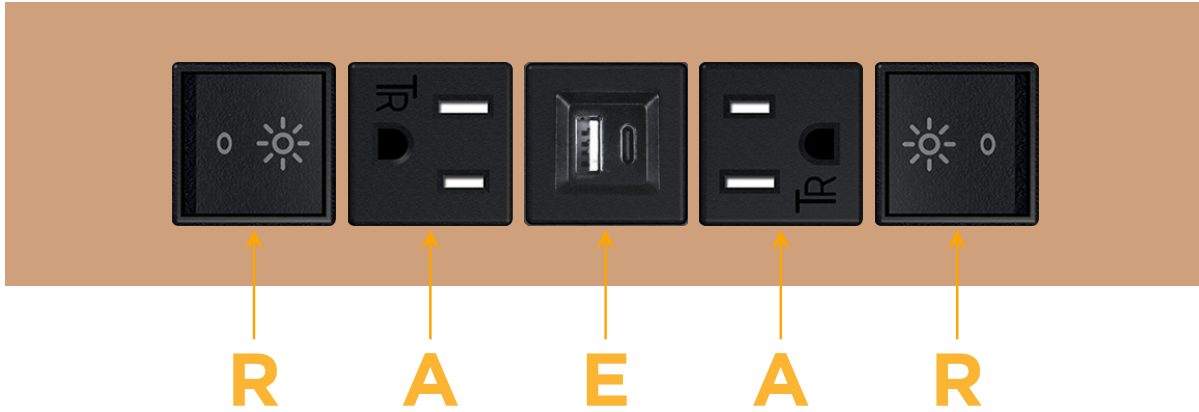

Trim Plate Finish: **COPPER (ABS)**

*Custom Finishes Available*

M-POWER-5T-RAEAR-CUATP

Features:

**Module/Port Options:**

- A** Tamper Resistant AC Receptacle
- E** USB-A & USB-C (20W)
- M** Double USB-A (Fast Charging Ports - 18W)
- H** HDMI
- 6** CAT 6
- 12** RJ 12
- X** Switched AC
- Y** 3-Way Switch (Low Voltage)
- V** USB-C (45W High Speed Charging Port)
- S** USB-C (25W High Speed Charging Port)
- R** Switched AC (Rocker Switch)
- D** Dimmer Switch

**Plug:**

Supplied with Low Profile Flat 45° Angle 120 VAC Plug

Optional Standard Straight 120 VAC Plug

Optional Straight 120 VAC Pass-through Plug

- CLEAN, COMPACT DESIGN
- STREAMLINED
- LOW PROFILE
- SIDE-EXITING CORDS
- PLUG & PLAY
- 6' AC CORD & PLUG (FLAT PLUG STANDARD)
- CUSTOMIZABLE CONFIGURATIONS AND FINISHES
- UL LISTED FOR MOUNTING IN FURNITURE
- 15A

# M-POWER-5T

AC POWER & DATA CONNECTIVITY SOLUTION

M-POWER-5T-RAEAR-CUATP

Specs:

**Modules/Ports:**

- R** Switched AC (Rocker Switch)
- A** Tamper Resistant AC Receptacle
- E** USB-A & USB-C (20W)

**R A E**