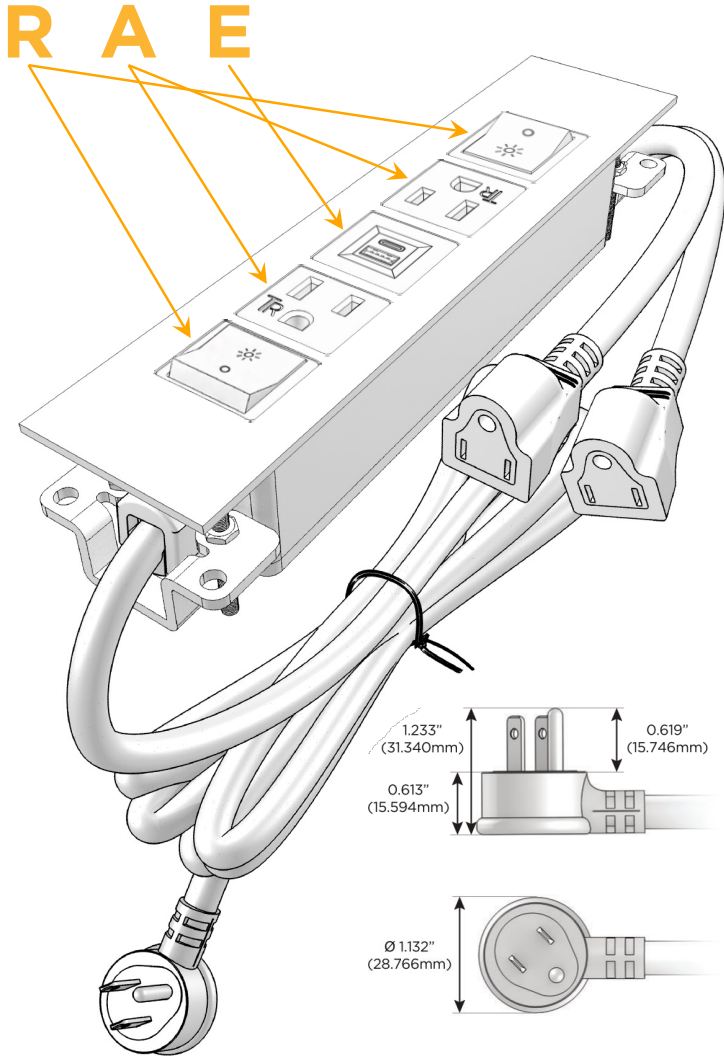

Trim Plate Finish: **CHROME (ABS)**

Custom Finishes Available

M-POWER-5T-RAEAR-CRATP

Features:

Module/Port Options:

- A** Tamper Resistant AC Receptacle
- E** USB-A & USB-C (20W)
- M** Double USB-A (Fast Charging Ports - 18W)
- H** HDMI
- 6** CAT 6
- 12** RJ 12
- X** Switched AC
- Y** 3-Way Switch (Low Voltage)
- V** USB-C (45W High Speed Charging Port)
- S** USB-C (25W High Speed Charging Port)
- R** Switched AC (Rocker Switch)
- D** Dimmer Switch

Plug:

Supplied with Low Profile Flat 45° Angle 120 VAC Plug

Optional Standard Straight 120 VAC Plug

Optional Straight 120 VAC Pass-through Plug

- CLEAN, COMPACT DESIGN
- STREAMLINED
- LOW PROFILE
- SIDE-EXITING CORDS
- PLUG & PLAY
- 6' AC CORD & PLUG (FLAT PLUG STANDARD)
- CUSTOMIZABLE CONFIGURATIONS AND FINISHES
- UL LISTED FOR MOUNTING IN FURNITURE
- 15A

M-POWER-5T

AC POWER & DATA CONNECTIVITY SOLUTION

M-POWER-5T-RAEAR-CRATP

Specs:

Modules/Ports:

- R** Switched AC (Rocker Switch)
- A** Tamper Resistant AC Receptacle
- E** USB-A & USB-C (20W)

Distributed by

Mormax Company, Inc.