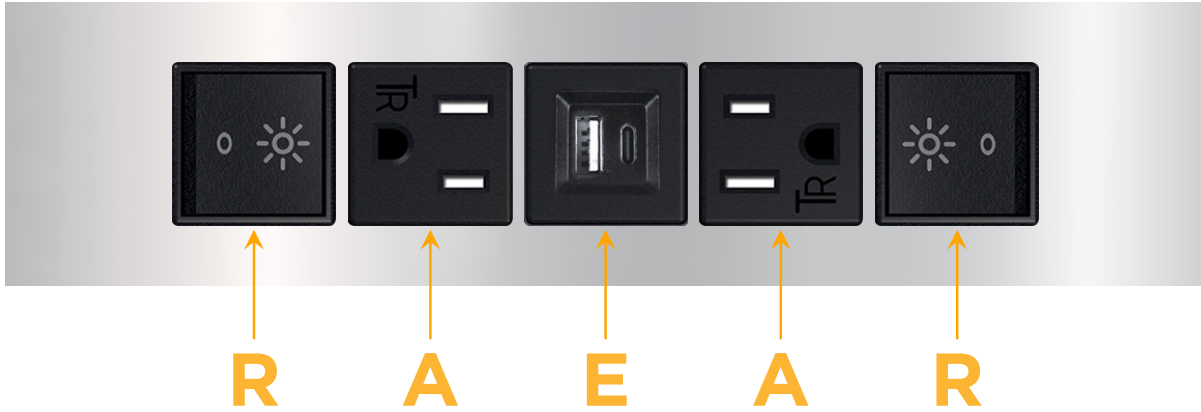

Trim Plate Finish: **CHROME (ABS)**

Custom Finishes Available

M-POWER-5T-RAEAR-CRATP

Features:

Module/Port Options:

- A** Tamper Resistant AC Receptacle
- E** USB-A & USB-C (20W)
- M** Double USB-A (Fast Charging Ports - 18W)
- H** HDMI
- 6** CAT 6
- 12** RJ 12
- X** Switched AC
- Y** 3-Way Switch (Low Voltage)
- V** USB-C (45W High Speed Charging Port)
- S** USB-C (25W High Speed Charging Port)
- R** Switched AC (Rocker Switch)
- D** Dimmer Switch

Plug:

Supplied with Low Profile Flat 45° Angle 120 VAC Plug

Optional Standard Straight 120 VAC Plug

Optional Straight 120 VAC Pass-through Plug

- CLEAN, COMPACT DESIGN
- STREAMLINED
- LOW PROFILE
- SIDE-EXITING CORDS
- PLUG & PLAY
- 6' AC CORD & PLUG (FLAT PLUG STANDARD)
- CUSTOMIZABLE CONFIGURATIONS AND FINISHES
- UL LISTED FOR MOUNTING IN FURNITURE
- 15A

M-POWER-5T

AC POWER & DATA CONNECTIVITY SOLUTION

M-POWER-5T-RAEAR-CRATP

Specs:

Modules/Ports:

- R** Switched AC (Rocker Switch)
- A** Tamper Resistant AC Receptacle
- E** USB-A & USB-C (20W)

Distributed by

Mormax Company, Inc.