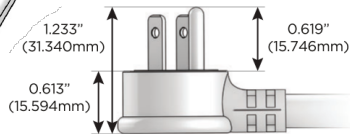

M-POWER-5T

AC POWER & DATA CONNECTIVITY SOLUTION

M-POWER-5T-RAEAR-CRATP

Specs:

Modules/Ports:

- R** Switched AC (Rocker Switch)
- A** Tamper Resistant AC Receptacle
- E** USB-A & USB-C (20W)

Distributed by

Mormax Company, Inc.