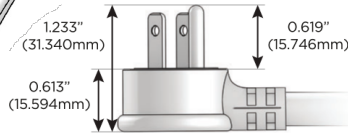

M-POWER-5T

AC POWER & DATA CONNECTIVITY SOLUTION

M-POWER-5T-RAEAR-BZATP

Specs:

Modules/Ports:

- R** Switched AC (Rocker Switch)
- A** Tamper Resistant AC Receptacle
- E** USB-A & USB-C (20W)

R A E

Distributed by