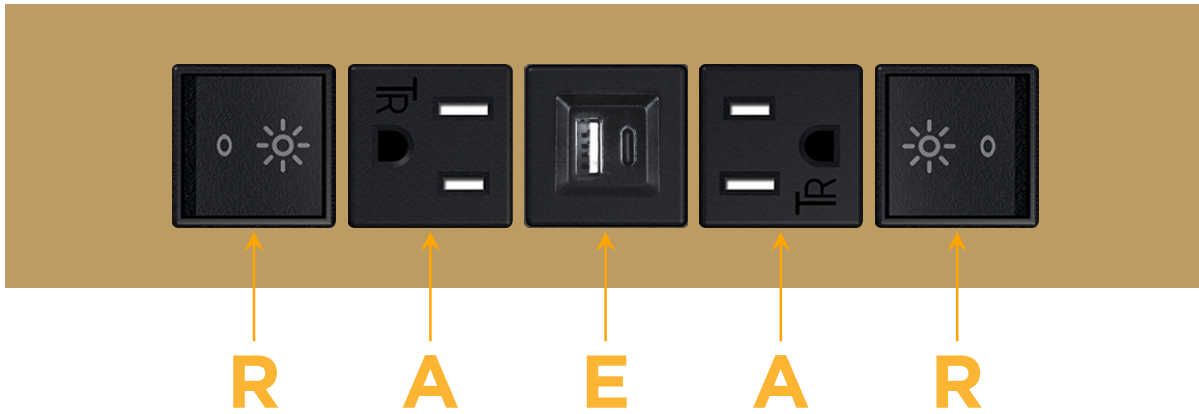

Trim Plate Finish: **STANDARD BRONZE (ABS)**

Custom Finishes Available

M-POWER-5T-RAEAR-BZATP

Features:

Module/Port Options:

- A** Tamper Resistant AC Receptacle
- E** USB-A & USB-C (20W)
- M** Double USB-A (Fast Charging Ports - 18W)
- H** HDMI
- 6** CAT 6
- 12** RJ 12
- X** Switched AC
- Y** 3-Way Switch (Low Voltage)
- V** USB-C (45W High Speed Charging Port)
- S** USB-C (25W High Speed Charging Port)
- R** Switched AC (Rocker Switch)
- D** Dimmer Switch

Plug:

Supplied with Low Profile Flat 45° Angle 120 VAC Plug

Optional Standard Straight 120 VAC Plug

Optional Straight 120 VAC Pass-through Plug

- CLEAN, COMPACT DESIGN
- STREAMLINED
- LOW PROFILE
- SIDE-EXITING CORDS
- PLUG & PLAY
- 6' AC CORD & PLUG (FLAT PLUG STANDARD)
- CUSTOMIZABLE CONFIGURATIONS AND FINISHES
- UL LISTED FOR MOUNTING IN FURNITURE
- 15A

M-POWER-5T

AC POWER & DATA CONNECTIVITY SOLUTION

M-POWER-5T-RAEAR-BZATP

Specs:

Modules/Ports:

- R** Switched AC (Rocker Switch)
- A** Tamper Resistant AC Receptacle
- E** USB-A & USB-C (20W)

R A E

Distributed by