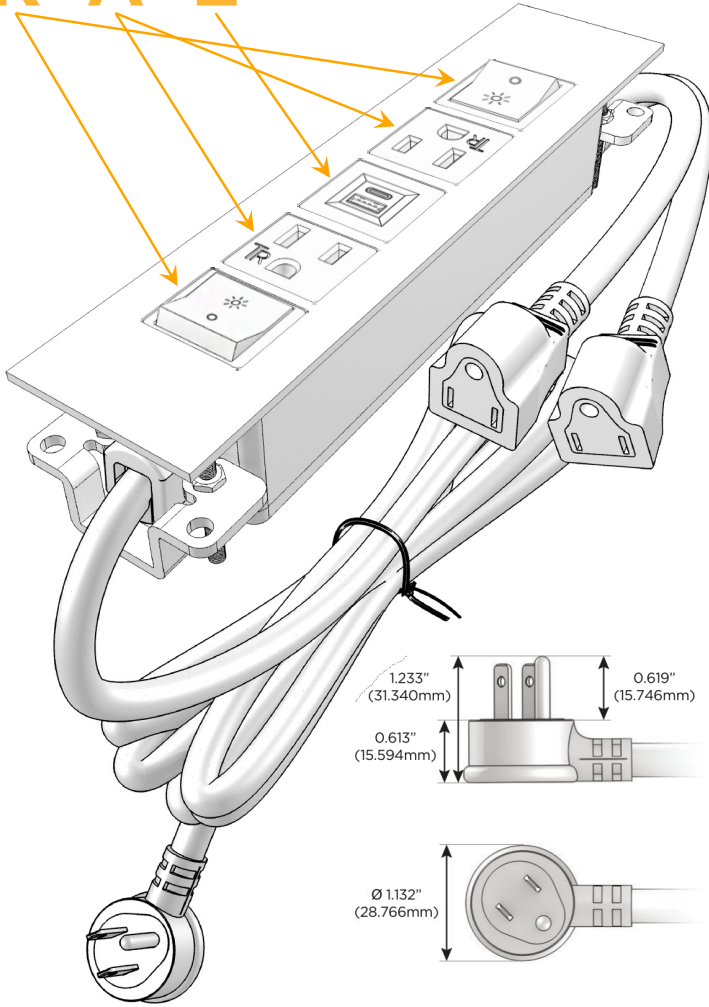

Trim Plate Finish: **STANDARD BRONZE (ABS)**

Custom Finishes Available

M-POWER-5T-RAEAR-BZATP

Features:

Module/Port Options:

- A** Tamper Resistant AC Receptacle
- E** USB-A & USB-C (20W)
- M** Double USB-A (Fast Charging Ports - 18W)
- H** HDMI
- 6** CAT 6
- 12** RJ 12
- X** Switched AC
- Y** 3-Way Switch (Low Voltage)
- V** USB-C (45W High Speed Charging Port)
- S** USB-C (25W High Speed Charging Port)
- R** Switched AC (Rocker Switch)
- D** Dimmer Switch

Plug:

Supplied with Low Profile Flat 45° Angle 120 VAC Plug

Optional Standard Straight 120 VAC Plug

Optional Straight 120 VAC Pass-through Plug

- CLEAN, COMPACT DESIGN
- STREAMLINED
- LOW PROFILE
- SIDE-EXITING CORDS
- PLUG & PLAY
- 6' AC CORD & PLUG (FLAT PLUG STANDARD)
- CUSTOMIZABLE CONFIGURATIONS AND FINISHES
- UL LISTED FOR MOUNTING IN FURNITURE
- 15A

M-POWER-5T

AC POWER & DATA CONNECTIVITY SOLUTION

M-POWER-5T-RAEAR-BZATP

Specs:

Modules/Ports:

- R** Switched AC (Rocker Switch)
- A** Tamper Resistant AC Receptacle
- E** USB-A & USB-C (20W)

R A E

Distributed by