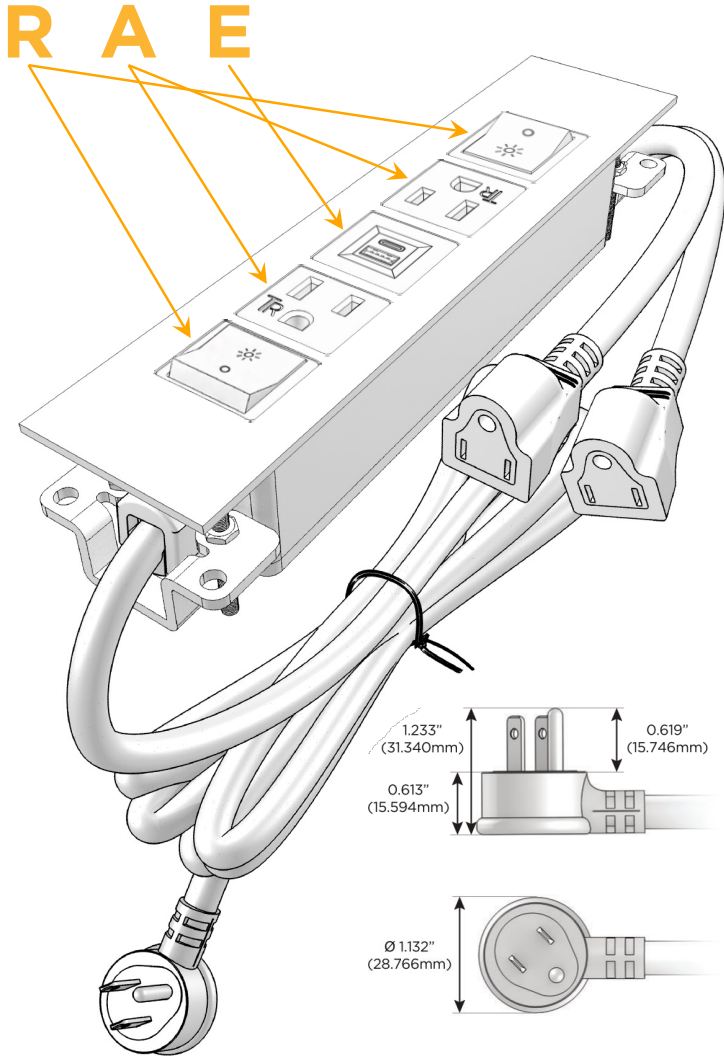

Trim Plate Finish: **ARCHITECTURAL BRONZE (ABS)**

Custom Finishes Available

M-POWER-5T-RAEAR-BZ5ATP

Features:

Module/Port Options:

- A** Tamper Resistant AC Receptacle
- E** USB-A & USB-C (20W)
- M** Double USB-A (Fast Charging Ports - 18W)
- H** HDMI
- 6** CAT 6
- 12** RJ 12
- X** Switched AC
- Y** 3-Way Switch (Low Voltage)
- V** USB-C (45W High Speed Charging Port)
- S** USB-C (25W High Speed Charging Port)
- R** Switched AC (Rocker Switch)
- D** Dimmer Switch

Plug:

Supplied with Low Profile Flat 45° Angle 120 VAC Plug

Optional Standard Straight 120 VAC Plug

Optional Straight 120 VAC Pass-through Plug

- CLEAN, COMPACT DESIGN
- STREAMLINED
- LOW PROFILE
- SIDE-EXITING CORDS
- PLUG & PLAY
- 6' AC CORD & PLUG (FLAT PLUG STANDARD)
- CUSTOMIZABLE CONFIGURATIONS AND FINISHES
- UL LISTED FOR MOUNTING IN FURNITURE
- 15A

M-POWER-5T

AC POWER & DATA CONNECTIVITY SOLUTION

M-POWER-5T-RAEAR-BZ5ATP

Specs:

Modules/Ports:

- R** Switched AC (Rocker Switch)
- A** Tamper Resistant AC Receptacle
- E** USB-A & USB-C (20W)

Distributed by