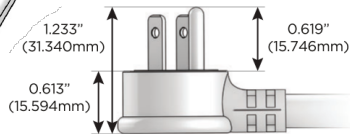

M-POWER-5T

AC POWER & DATA CONNECTIVITY SOLUTION

M-POWER-5T-RAEAR-BZ5ATP

Specs:

Modules/Ports:

- R** Switched AC (Rocker Switch)
- A** Tamper Resistant AC Receptacle
- E** USB-A & USB-C (20W)

Distributed by