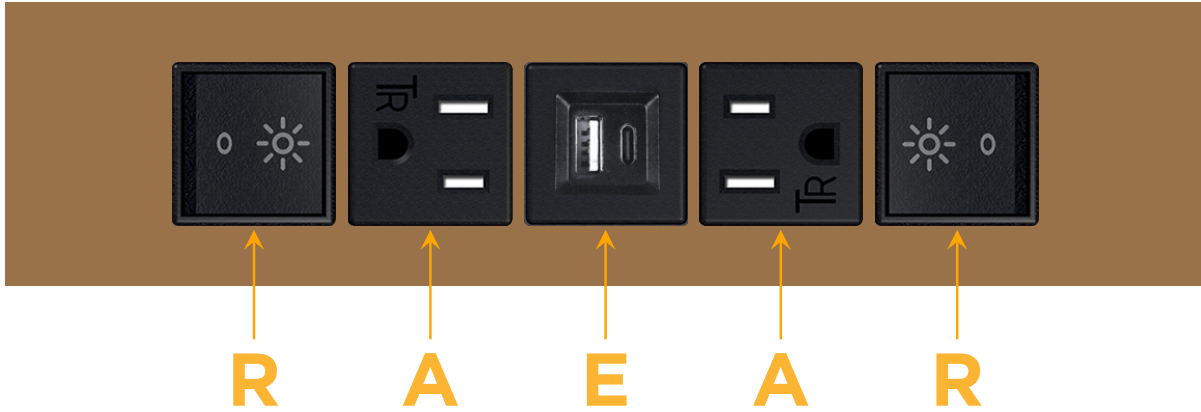

Trim Plate Finish: **ARCHITECTURAL BRONZE (ABS)**

Custom Finishes Available

M-POWER-5T-RAEAR-BZ5ATP

Features:

Module/Port Options:

- A** Tamper Resistant AC Receptacle
- E** USB-A & USB-C (20W)
- M** Double USB-A (Fast Charging Ports - 18W)
- H** HDMI
- 6** CAT 6
- 12** RJ 12
- X** Switched AC
- Y** 3-Way Switch (Low Voltage)
- V** USB-C (45W High Speed Charging Port)
- S** USB-C (25W High Speed Charging Port)
- R** Switched AC (Rocker Switch)
- D** Dimmer Switch

Plug:

Supplied with Low Profile Flat 45° Angle 120 VAC Plug

Optional Standard Straight 120 VAC Plug

Optional Straight 120 VAC Pass-through Plug

- CLEAN, COMPACT DESIGN
- STREAMLINED
- LOW PROFILE
- SIDE-EXITING CORDS
- PLUG & PLAY
- 6' AC CORD & PLUG (FLAT PLUG STANDARD)
- CUSTOMIZABLE CONFIGURATIONS AND FINISHES
- UL LISTED FOR MOUNTING IN FURNITURE
- 15A

M-POWER-5T

AC POWER & DATA CONNECTIVITY SOLUTION

M-POWER-5T-RAEAR-BZ5ATP

Specs:

Modules/Ports:

- R** Switched AC (Rocker Switch)
- A** Tamper Resistant AC Receptacle
- E** USB-A & USB-C (20W)

Distributed by