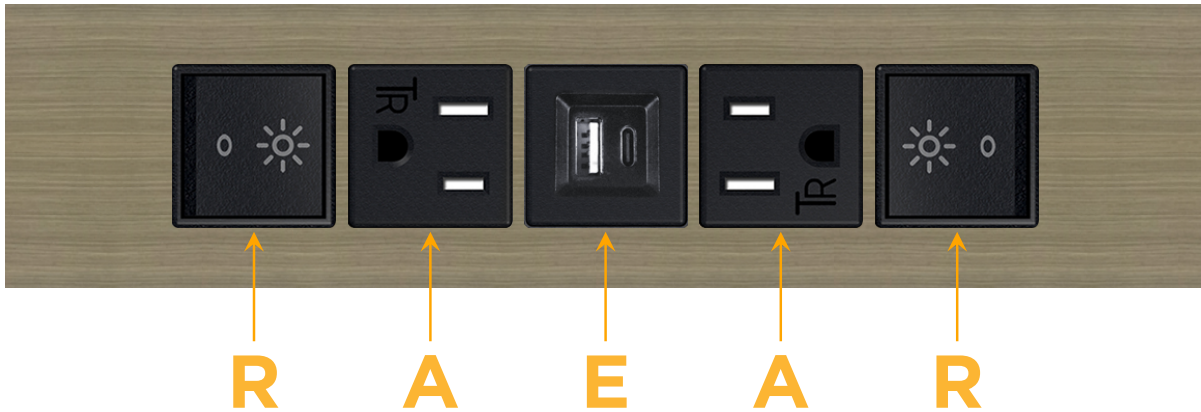

Trim Plate Finish: **ANTIQUED ARCHITECTURAL BRONZE (ABS)**

Custom Finishes Available

M-POWER-5T-RAEAR-BZ5AATP

Features:

Module/Port Options:

- A** Tamper Resistant AC Receptacle
- E** USB-A & USB-C (20W)
- M** Double USB-A (Fast Charging Ports - 18W)
- H** HDMI
- 6** CAT 6
- 12** RJ 12
- X** Switched AC
- Y** 3-Way Switch (Low Voltage)
- V** USB-C (45W High Speed Charging Port)
- S** USB-C (25W High Speed Charging Port)
- R** Switched AC (Rocker Switch)
- D** Dimmer Switch

Plug:

Supplied with Low Profile Flat 45° Angle 120 VAC Plug

Optional Standard Straight 120 VAC Plug

Optional Straight 120 VAC Pass-through Plug

- CLEAN, COMPACT DESIGN
- STREAMLINED
- LOW PROFILE
- SIDE-EXITING CORDS
- PLUG & PLAY
- 6' AC CORD & PLUG (FLAT PLUG STANDARD)
- CUSTOMIZABLE CONFIGURATIONS AND FINISHES
- UL LISTED FOR MOUNTING IN FURNITURE
- 15A

M-POWER-5T

AC POWER & DATA CONNECTIVITY SOLUTION

M-POWER-5T-RAEAR-BZ5AATP

Specs:

Modules/Ports:

- R** Switched AC (Rocker Switch)
- A** Tamper Resistant AC Receptacle
- E** USB-A & USB-C (20W)

R A E

Distributed by