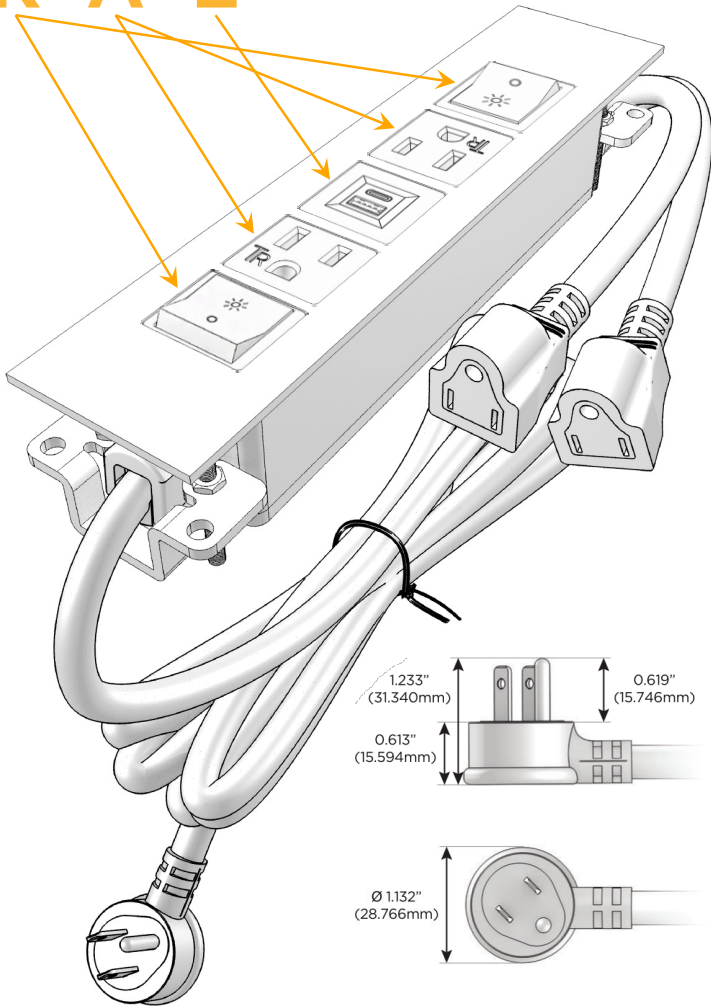

Trim Plate Finish: **ANTIQUED ARCHITECTURAL BRONZE (ABS)**

Custom Finishes Available

M-POWER-5T-RAEAR-BZ5AATP

Features:

Module/Port Options:

- A** Tamper Resistant AC Receptacle
- E** USB-A & USB-C (20W)
- M** Double USB-A (Fast Charging Ports - 18W)
- H** HDMI
- 6** CAT 6
- 12** RJ 12
- X** Switched AC
- Y** 3-Way Switch (Low Voltage)
- V** USB-C (45W High Speed Charging Port)
- S** USB-C (25W High Speed Charging Port)
- R** Switched AC (Rocker Switch)
- D** Dimmer Switch

Plug:

Supplied with Low Profile Flat 45° Angle 120 VAC Plug

Optional Standard Straight 120 VAC Plug

Optional Straight 120 VAC Pass-through Plug

- CLEAN, COMPACT DESIGN
- STREAMLINED
- LOW PROFILE
- SIDE-EXITING CORDS
- PLUG & PLAY
- 6' AC CORD & PLUG (FLAT PLUG STANDARD)
- CUSTOMIZABLE CONFIGURATIONS AND FINISHES
- UL LISTED FOR MOUNTING IN FURNITURE
- 15A

M-POWER-5T

AC POWER & DATA CONNECTIVITY SOLUTION

M-POWER-5T-RAEAR-BZ5AATP

Specs:

Modules/Ports:

- R** Switched AC (Rocker Switch)
- A** Tamper Resistant AC Receptacle
- E** USB-A & USB-C (20W)

R A E

Distributed by