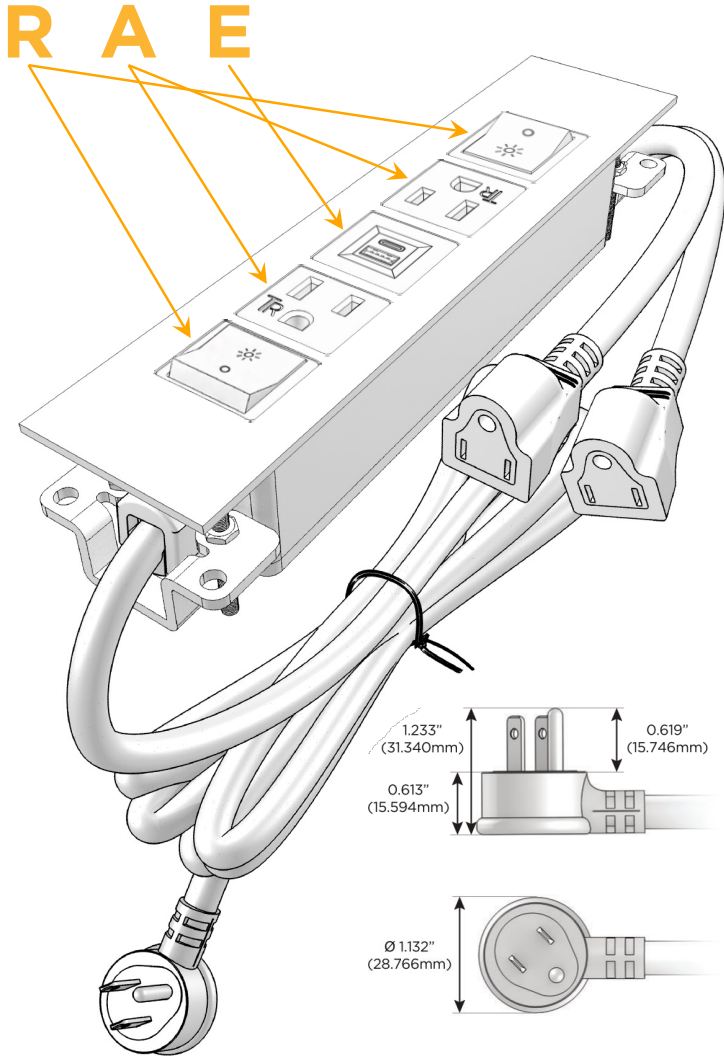

### Module/Port Options:

- A** Tamper Resistant AC Receptacle
- E** USB-A & USB-C (20W)
- M** Double USB-A (Fast Charging Ports - 18W)
- H** HDMI
- 6** CAT 6
- 12** RJ 12
- X** Switched AC
- Y** 3-Way Switch (Low Voltage)
- V** USB-C (45W High Speed Charging Port)
- S** USB-C (25W High Speed Charging Port)
- R** Switched AC (Rocker Switch)
- D** Dimmer Switch

### Plug:

Supplied with Low Profile Flat 45° Angle 120 VAC Plug

Optional Standard Straight 120 VAC Plug

Optional Straight 120 VAC Pass-through Plug

- CLEAN, COMPACT DESIGN
- STREAMLINED
- LOW PROFILE
- SIDE-EXITING CORDS
- PLUG & PLAY
- 6' AC CORD & PLUG (FLAT PLUG STANDARD)
- CUSTOMIZABLE CONFIGURATIONS AND FINISHES
- UL LISTED FOR MOUNTING IN FURNITURE
- 15A

# M-POWER-5T

AC POWER & DATA CONNECTIVITY SOLUTION

M-POWER-5T-RAEAR-BZ4TP

Specs:

**Modules/Ports:**

- R** Switched AC (Rocker Switch)
- A** Tamper Resistant AC Receptacle
- E** USB-A & USB-C (20W)

Distributed by