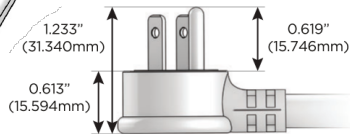

### Plug:

Supplied with Low Profile Flat 45° Angle 120 VAC Plug

Optional Standard Straight 120 VAC Plug

Optional Straight 120 VAC Pass-through Plug

- CLEAN, COMPACT DESIGN
- STREAMLINED
- LOW PROFILE
- SIDE-EXITING CORDS
- PLUG & PLAY
- 6' AC CORD & PLUG (FLAT PLUG STANDARD)
- CUSTOMIZABLE CONFIGURATIONS AND FINISHES
- UL LISTED FOR MOUNTING IN FURNITURE
- 15A

# M-POWER-5T

AC POWER & DATA CONNECTIVITY SOLUTION

M-POWER-5T-RAEAR-BZ4TP

Specs:

**Modules/Ports:**

- R** Switched AC (Rocker Switch)
- A** Tamper Resistant AC Receptacle
- E** USB-A & USB-C (20W)

Distributed by