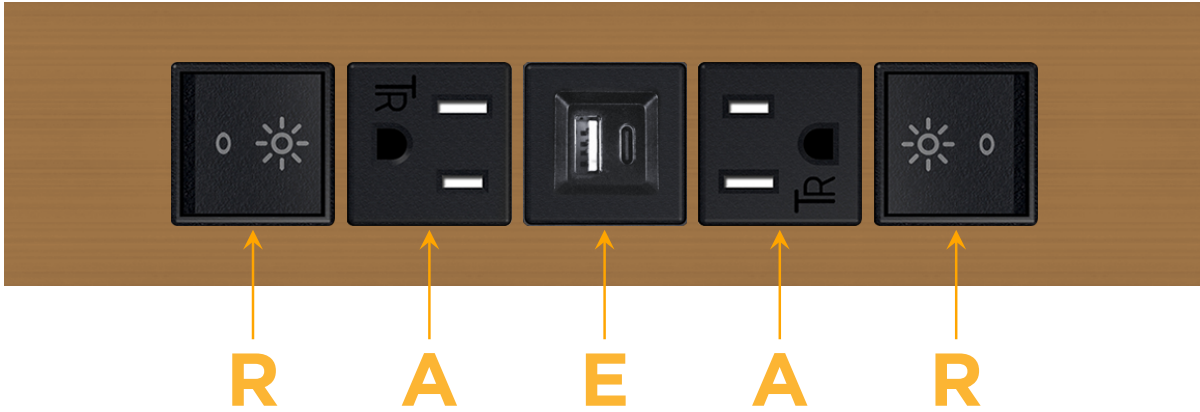

M-POWER-5T

AC POWER & DATA CONNECTIVITY SOLUTION

M-POWER-5T-RAEAR-BZ4TP

Distributed by

Mormax Company, Inc.

8 Westchester Plaza

Elmsford, NY 10523

914-699-0101

sales@mormax.com

mormax.com

Metro Light & Power's line of power & data solutions offers sophisticated design elements combined with greater ease of installation. Streamlined and low-profile, enhanced by side-exiting cords, our outlets advance the industry with their cutting edge look and feel. We believe flexibility is key, and we provide a variety of mounting options, including the ability to mount in limited spaces. Our outlets are available in many finishes and configurations, in addition to a custom color and finish capability for our clients.

Trim Plate Finish: **SOLID BRONZE BRUSHED**

Custom Finishes Available

M-POWER-5T-RAEAR-BZ4TP

Features:

Module/Port Options:

- **A** Tamper Resistant AC Receptacle
- **E** USB-A & USB-C (20W)
- **M** Double USB-A (Fast Charging Ports - 18W)
- **H** HDMI
- **6** CAT 6
- **12** RJ 12
- **X** Switched AC
- **Y** 3-Way Switch (Low Voltage)
- **V** USB-C (45W High Speed Charging Port)
- **S** USB-C (25W High Speed Charging Port)
- **R** Switched AC (Rocker Switch)
- **D** Dimmer Switch

Plug:

Supplied with Low Profile Flat 45° Angle 120 VAC Plug

Optional Standard Straight 120 VAC Plug

Optional Straight 120 VAC Pass-through Plug

- CLEAN, COMPACT DESIGN
- STREAMLINED
- LOW PROFILE
- SIDE-EXITING CORDS
- PLUG & PLAY
- 6' AC CORD & PLUG (FLAT PLUG STANDARD)
- CUSTOMIZABLE CONFIGURATIONS AND FINISHES
- UL LISTED FOR MOUNTING IN FURNITURE
- 15A