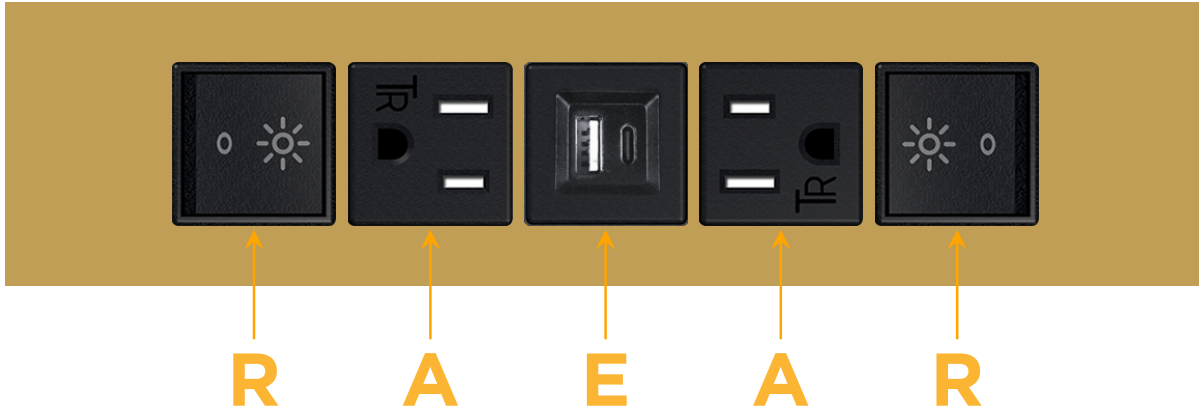

Trim Plate Finish: **SOLID BRASS**

Custom Finishes Available

M-POWER-5T-RAEAR-BRTP

Features:

**Module/Port Options:**

- A** Tamper Resistant AC Receptacle
- E** USB-A & USB-C (20W)
- M** Double USB-A (Fast Charging Ports - 18W)
- H** HDMI
- 6** CAT 6
- 12** RJ 12
- X** Switched AC
- Y** 3-Way Switch (Low Voltage)
- V** USB-C (45W High Speed Charging Port)
- S** USB-C (25W High Speed Charging Port)
- R** Switched AC (Rocker Switch)
- D** Dimmer Switch

**Plug:**

Supplied with Low Profile Flat 45° Angle 120 VAC Plug

Optional Standard Straight 120 VAC Plug

Optional Straight 120 VAC Pass-through Plug

- CLEAN, COMPACT DESIGN
- STREAMLINED
- LOW PROFILE
- SIDE-EXITING CORDS
- PLUG & PLAY
- 6' AC CORD & PLUG (FLAT PLUG STANDARD)
- CUSTOMIZABLE CONFIGURATIONS AND FINISHES
- UL LISTED FOR MOUNTING IN FURNITURE
- 15A

# M-POWER-5T

AC POWER & DATA CONNECTIVITY SOLUTION

M-POWER-5T-RAEAR-BRTP

Specs:

**Modules/Ports:**

- R** Switched AC (Rocker Switch)
- A** Tamper Resistant AC Receptacle
- E** USB-A & USB-C (20W)

**R A E**

Distributed by