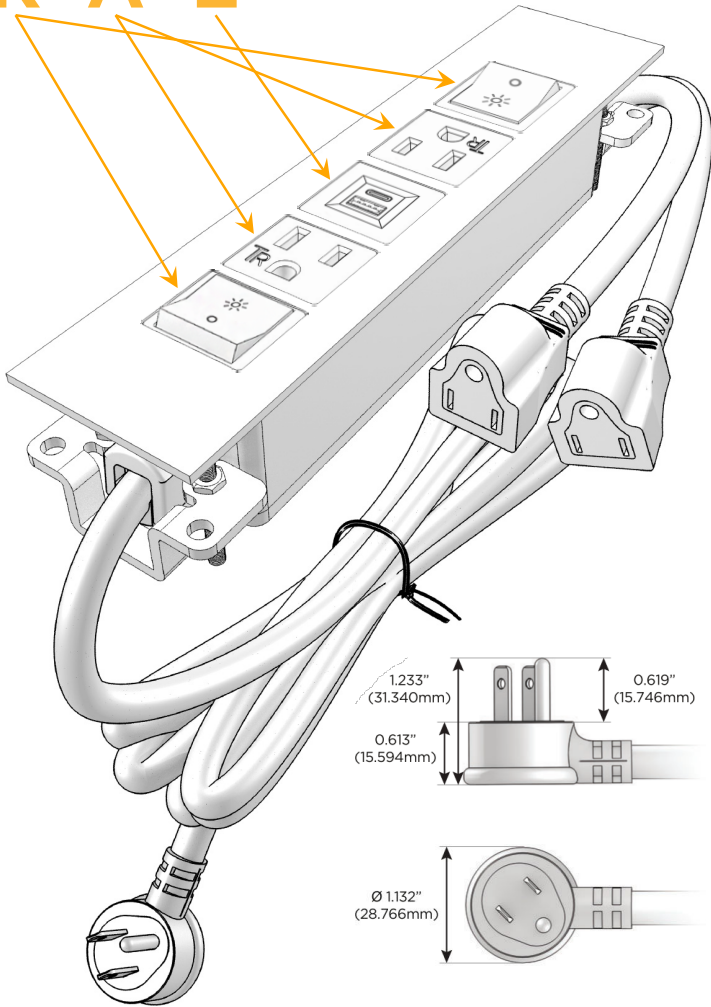

Trim Plate Finish: **SOLID BRASS**

Custom Finishes Available

M-POWER-5T-RAEAR-BRTP

Features:

**Module/Port Options:**

- A** Tamper Resistant AC Receptacle
- E** USB-A & USB-C (20W)
- M** Double USB-A (Fast Charging Ports - 18W)
- H** HDMI
- 6** CAT 6
- 12** RJ 12
- X** Switched AC
- Y** 3-Way Switch (Low Voltage)
- V** USB-C (45W High Speed Charging Port)
- S** USB-C (25W High Speed Charging Port)
- R** Switched AC (Rocker Switch)
- D** Dimmer Switch

**Plug:**

Supplied with Low Profile Flat 45° Angle 120 VAC Plug

Optional Standard Straight 120 VAC Plug

Optional Straight 120 VAC Pass-through Plug

- CLEAN, COMPACT DESIGN
- STREAMLINED
- LOW PROFILE
- SIDE-EXITING CORDS
- PLUG & PLAY
- 6' AC CORD & PLUG (FLAT PLUG STANDARD)
- CUSTOMIZABLE CONFIGURATIONS AND FINISHES
- UL LISTED FOR MOUNTING IN FURNITURE
- 15A

# M-POWER-5T

AC POWER & DATA CONNECTIVITY SOLUTION

M-POWER-5T-RAEAR-BRTP

Specs:

**Modules/Ports:**

- R** Switched AC (Rocker Switch)
- A** Tamper Resistant AC Receptacle
- E** USB-A & USB-C (20W)

**R A E**

Distributed by