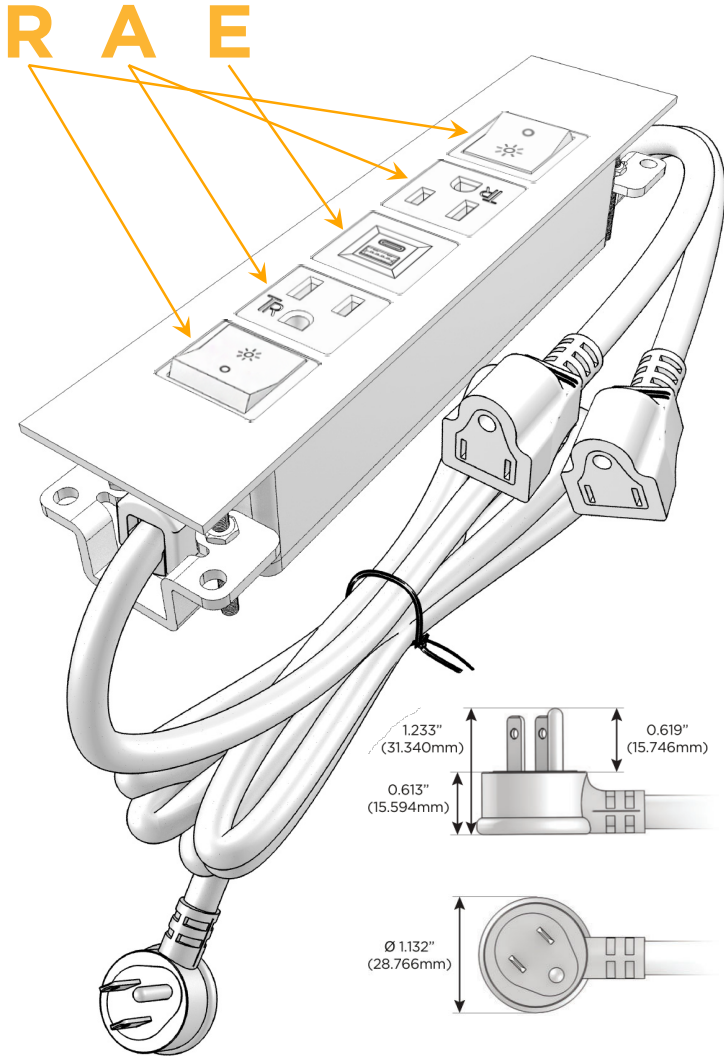

Trim Plate Finish: **BRASS (ABS)**

Custom Finishes Available

M-POWER-5T-RAEAR-BRATP

Features:

Module/Port Options:

- A** Tamper Resistant AC Receptacle
- E** USB-A & USB-C (20W)
- M** Double USB-A (Fast Charging Ports - 18W)
- H** HDMI
- 6** CAT 6
- 12** RJ 12
- X** Switched AC
- Y** 3-Way Switch (Low Voltage)
- V** USB-C (45W High Speed Charging Port)
- S** USB-C (25W High Speed Charging Port)
- R** Switched AC (Rocker Switch)
- D** Dimmer Switch

Plug:

Supplied with Low Profile Flat 45° Angle 120 VAC Plug

Optional Standard Straight 120 VAC Plug

Optional Straight 120 VAC Pass-through Plug

- CLEAN, COMPACT DESIGN
- STREAMLINED
- LOW PROFILE
- SIDE-EXITING CORDS
- PLUG & PLAY
- 6' AC CORD & PLUG (FLAT PLUG STANDARD)
- CUSTOMIZABLE CONFIGURATIONS AND FINISHES
- UL LISTED FOR MOUNTING IN FURNITURE
- 15A

M-POWER-5T

AC POWER & DATA CONNECTIVITY SOLUTION

M-POWER-5T-RAEAR-BRATP

Specs:

Modules/Ports:

- R** Switched AC (Rocker Switch)
- A** Tamper Resistant AC Receptacle
- E** USB-A & USB-C (20W)

Distributed by

Mormax Company, Inc.