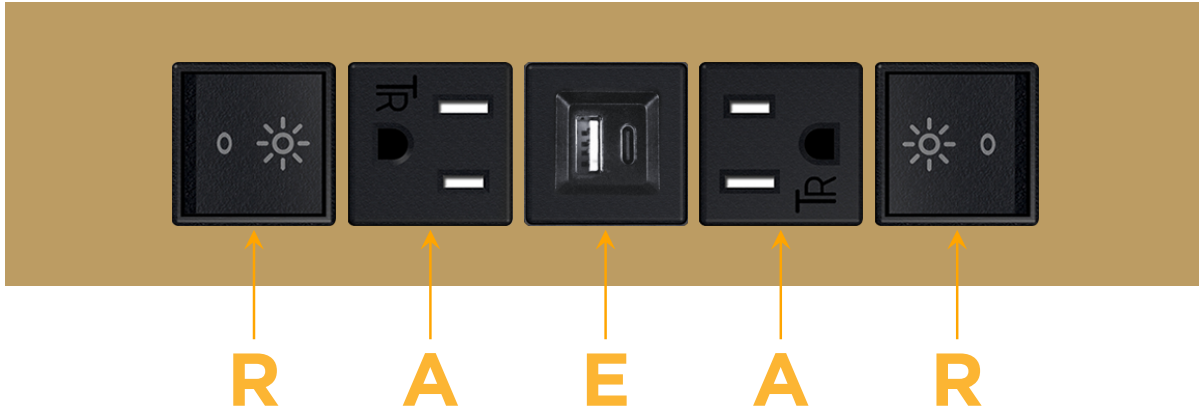

Trim Plate Finish: **BRASS (ABS)**

Custom Finishes Available

M-POWER-5T-RAEAR-BRATP

Features:

Module/Port Options:

- A** Tamper Resistant AC Receptacle
- E** USB-A & USB-C (20W)
- M** Double USB-A (Fast Charging Ports - 18W)
- H** HDMI
- 6** CAT 6
- 12** RJ 12
- X** Switched AC
- Y** 3-Way Switch (Low Voltage)
- V** USB-C (45W High Speed Charging Port)
- S** USB-C (25W High Speed Charging Port)
- R** Switched AC (Rocker Switch)
- D** Dimmer Switch

Plug:

Supplied with Low Profile Flat 45° Angle 120 VAC Plug

Optional Standard Straight 120 VAC Plug

Optional Straight 120 VAC Pass-through Plug

- CLEAN, COMPACT DESIGN
- STREAMLINED
- LOW PROFILE
- SIDE-EXITING CORDS
- PLUG & PLAY
- 6' AC CORD & PLUG (FLAT PLUG STANDARD)
- CUSTOMIZABLE CONFIGURATIONS AND FINISHES
- UL LISTED FOR MOUNTING IN FURNITURE
- 15A

M-POWER-5T

AC POWER & DATA CONNECTIVITY SOLUTION

M-POWER-5T-RAEAR-BRATP

Specs:

Modules/Ports:

- R** Switched AC (Rocker Switch)
- A** Tamper Resistant AC Receptacle
- E** USB-A & USB-C (20W)

Distributed by

Mormax Company, Inc.