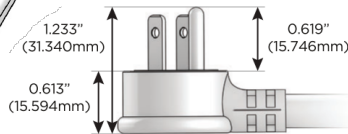

M-POWER-5T

AC POWER & DATA CONNECTIVITY SOLUTION

M-POWER-5T-RAEAR-BRATP

Specs:

Modules/Ports:

- R** Switched AC (Rocker Switch)
- A** Tamper Resistant AC Receptacle
- E** USB-A & USB-C (20W)

Distributed by

Mormax Company, Inc.