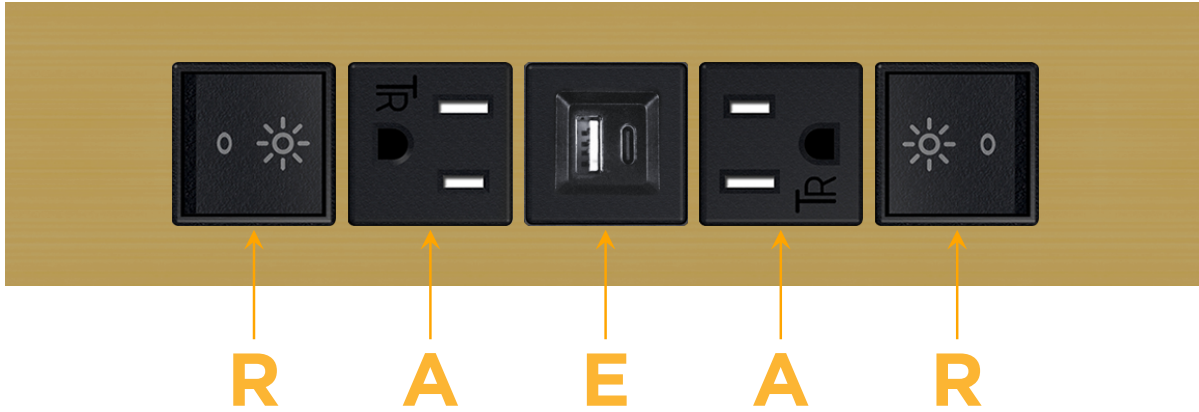

M-POWER-5T

AC POWER & DATA CONNECTIVITY SOLUTION

M-POWER-5T-RAEAR-BR4TP

Distributed by

Mormax Company, Inc.

8 Westchester Plaza

Elmsford, NY 10523

914-699-0101

sales@mormax.com

mormax.com

Metro Light & Power's line of power & data solutions offers sophisticated design elements combined with greater ease of installation. Streamlined and low-profile, enhanced by side-exiting cords, our outlets advance the industry with their cutting edge look and feel. We believe flexibility is key, and we provide a variety of mounting options, including the ability to mount in limited spaces. Our outlets are available in many finishes and configurations, in addition to a custom color and finish capability for our clients.

Trim Plate Finish: **SOLID BRASS BRUSHED**

Custom Finishes Available

M-POWER-5T-RAEAR-BR4TP

Features:

Module/Port Options:

- **A** Tamper Resistant AC Receptacle
- **E** USB-A & USB-C (20W)
- **M** Double USB-A (Fast Charging Ports - 18W)
- **H** HDMI
- **6** CAT 6
- **12** RJ 12
- **X** Switched AC
- **Y** 3-Way Switch (Low Voltage)
- **V** USB-C (45W High Speed Charging Port)
- **S** USB-C (25W High Speed Charging Port)
- **R** Switched AC (Rocker Switch)
- **D** Dimmer Switch

Plug:

Supplied with Low Profile Flat 45° Angle 120 VAC Plug

Optional Standard Straight 120 VAC Plug

Optional Straight 120 VAC Pass-through Plug

- CLEAN, COMPACT DESIGN
- STREAMLINED
- LOW PROFILE
- SIDE-EXITING CORDS
- PLUG & PLAY
- 6' AC CORD & PLUG (FLAT PLUG STANDARD)
- CUSTOMIZABLE CONFIGURATIONS AND FINISHES
- UL LISTED FOR MOUNTING IN FURNITURE
- 15A