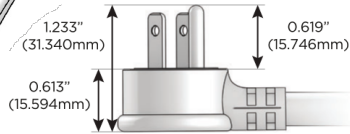

M-POWER-5T

AC POWER & DATA CONNECTIVITY SOLUTION

M-POWER-5T-RAEAR-BR4TP

Specs:

Modules/Ports:

- **R** Switched AC (Rocker Switch)
- **A** Tamper Resistant AC Receptacle
- **E** USB-A & USB-C (20W)