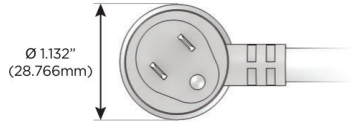

M-POWER-5T

AC POWER & DATA CONNECTIVITY SOLUTION

M-POWER-5T-RAEAR-BR4TP

Specs:

Modules/Ports:

- **R** Switched AC (Rocker Switch)
- **A** Tamper Resistant AC Receptacle
- **E** USB-A & USB-C (20W)