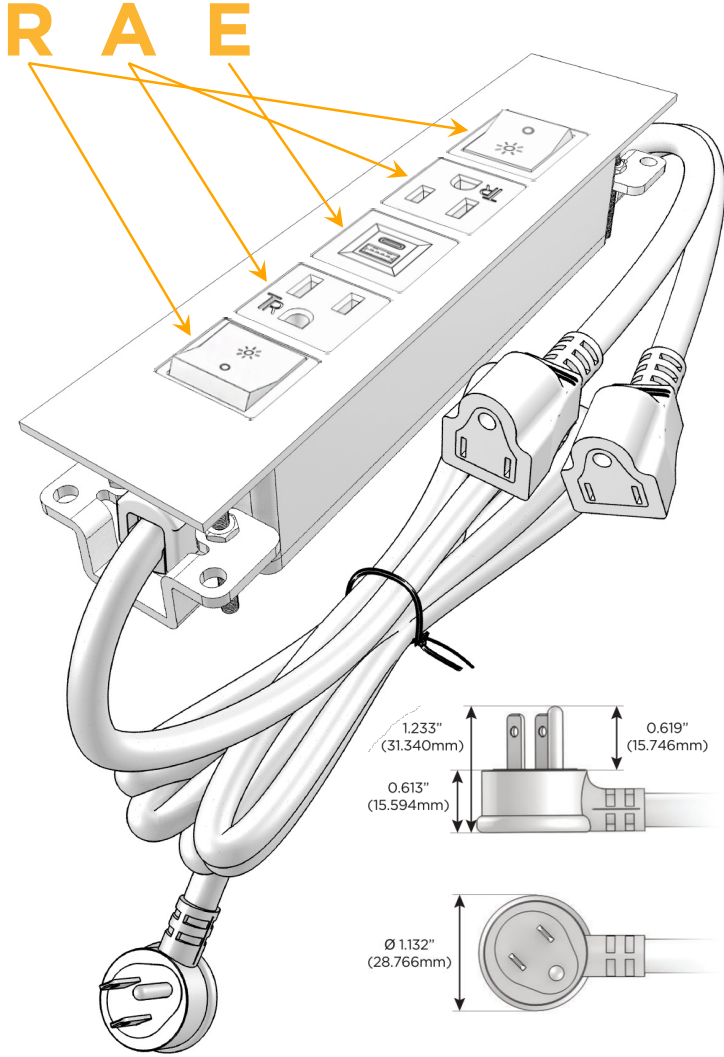

### Module/Port Options:

- A** Tamper Resistant AC Receptacle
- E** USB-A & USB-C (20W)
- M** Double USB-A (Fast Charging Ports - 18W)
- H** HDMI
- 6** CAT 6
- 12** RJ 12
- X** Switched AC
- Y** 3-Way Switch (Low Voltage)
- V** USB-C (45W High Speed Charging Port)
- S** USB-C (25W High Speed Charging Port)
- R** Switched AC (Rocker Switch)
- D** Dimmer Switch

### Plug:

Supplied with Low Profile Flat 45° Angle 120 VAC Plug

Optional Standard Straight 120 VAC Plug

Optional Straight 120 VAC Pass-through Plug

- CLEAN, COMPACT DESIGN
- STREAMLINED
- LOW PROFILE
- SIDE-EXITING CORDS
- PLUG & PLAY
- 6' AC CORD & PLUG (FLAT PLUG STANDARD)
- CUSTOMIZABLE CONFIGURATIONS AND FINISHES
- UL LISTED FOR MOUNTING IN FURNITURE
- 15A

## AC POWER & DATA CONNECTIVITY SOLUTION

M-POWER-5T-RAEAR-BR4TP

Specs:

**Modules/Ports:**

- R** Switched AC (Rocker Switch)
- A** Tamper Resistant AC Receptacle
- E** USB-A & USB-C (20W)

Distributed by

Mormax Company, Inc.