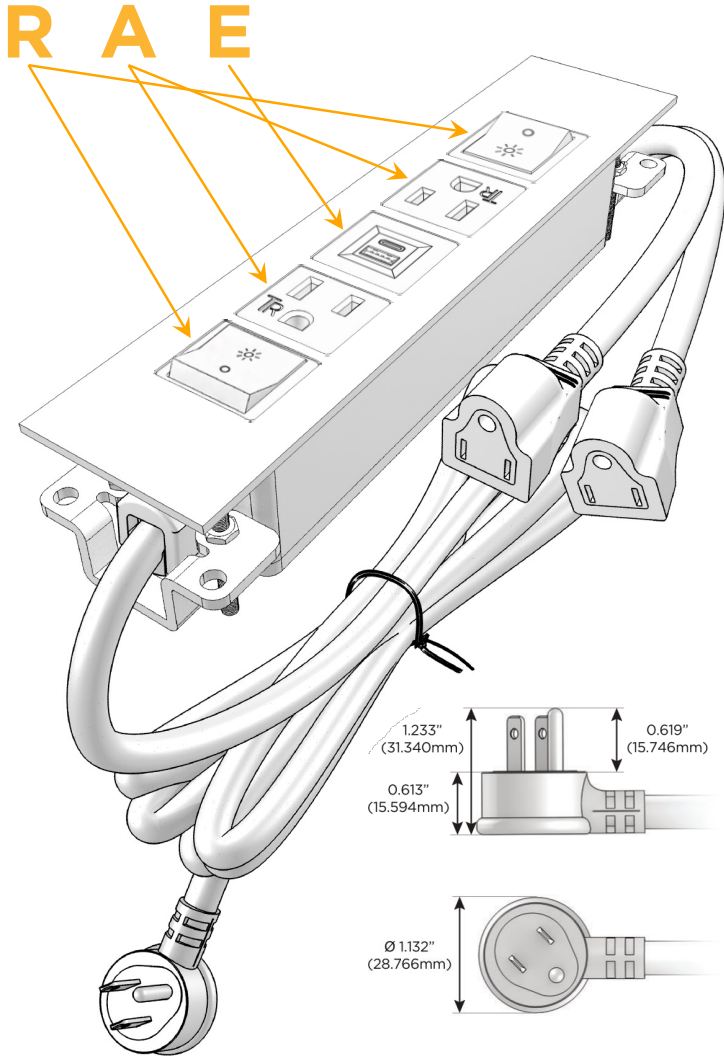

Trim Plate Finish: **SATIN BLACK (ABS)**

Custom Finishes Available

M-POWER-5T-RAEAR-B2ATP

Features:

**Module/Port Options:**

- A** Tamper Resistant AC Receptacle
- E** USB-A & USB-C (20W)
- M** Double USB-A (Fast Charging Ports - 18W)
- H** HDMI
- 6** CAT 6
- 12** RJ 12
- X** Switched AC
- Y** 3-Way Switch (Low Voltage)
- V** USB-C (45W High Speed Charging Port)
- S** USB-C (25W High Speed Charging Port)
- R** Switched AC (Rocker Switch)
- D** Dimmer Switch

**Plug:**

Supplied with Low Profile Flat 45° Angle 120 VAC Plug

Optional Standard Straight 120 VAC Plug

Optional Straight 120 VAC Pass-through Plug

- CLEAN, COMPACT DESIGN
- STREAMLINED
- LOW PROFILE
- SIDE-EXITING CORDS
- PLUG & PLAY
- 6' AC CORD & PLUG (FLAT PLUG STANDARD)
- CUSTOMIZABLE CONFIGURATIONS AND FINISHES
- UL LISTED FOR MOUNTING IN FURNITURE
- 15A

# M-POWER-5T

AC POWER & DATA CONNECTIVITY SOLUTION

M-POWER-5T-RAEAR-B2ATP

Specs:

**Modules/Ports:**

- R** Switched AC (Rocker Switch)
- A** Tamper Resistant AC Receptacle
- E** USB-A & USB-C (20W)

Distributed by