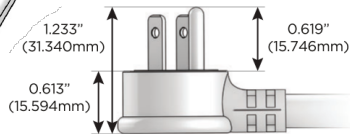

# M-POWER-5T

AC POWER & DATA CONNECTIVITY SOLUTION

M-POWER-5T-RAEAR-B2ATP

Specs:

**Modules/Ports:**

- R** Switched AC (Rocker Switch)
- A** Tamper Resistant AC Receptacle
- E** USB-A & USB-C (20W)

Distributed by