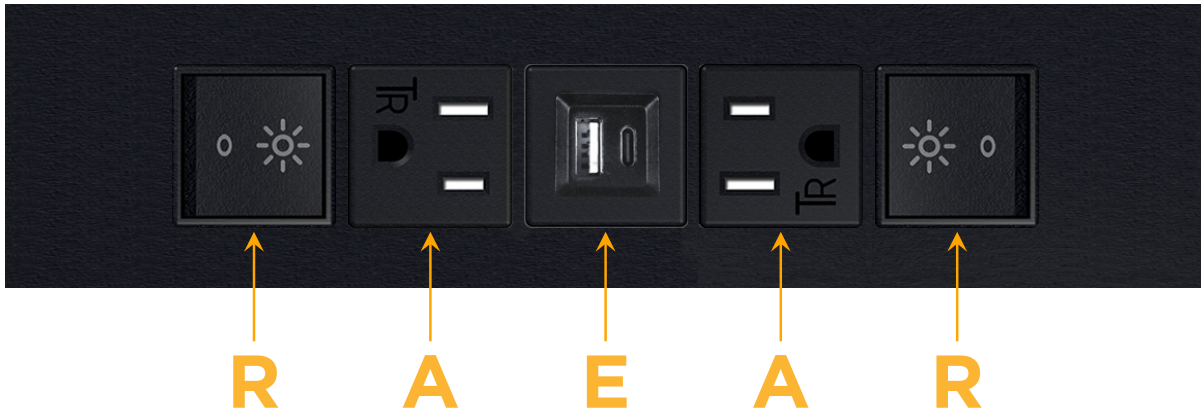

Trim Plate Finish: **SATIN BLACK (ABS)**

Custom Finishes Available

M-POWER-5T-RAEAR-B2ATP

Features:

**Module/Port Options:**

- A** Tamper Resistant AC Receptacle
- E** USB-A & USB-C (20W)
- M** Double USB-A (Fast Charging Ports - 18W)
- H** HDMI
- 6** CAT 6
- 12** RJ 12
- X** Switched AC
- Y** 3-Way Switch (Low Voltage)
- V** USB-C (45W High Speed Charging Port)
- S** USB-C (25W High Speed Charging Port)
- R** Switched AC (Rocker Switch)
- D** Dimmer Switch

**Plug:**

Supplied with Low Profile Flat 45° Angle 120 VAC Plug

Optional Standard Straight 120 VAC Plug

Optional Straight 120 VAC Pass-through Plug

- CLEAN, COMPACT DESIGN
- STREAMLINED
- LOW PROFILE
- SIDE-EXITING CORDS
- PLUG & PLAY
- 6' AC CORD & PLUG (FLAT PLUG STANDARD)
- CUSTOMIZABLE CONFIGURATIONS AND FINISHES
- UL LISTED FOR MOUNTING IN FURNITURE
- 15A

# M-POWER-5T

AC POWER & DATA CONNECTIVITY SOLUTION

M-POWER-5T-RAEAR-B2ATP

Specs:

**Modules/Ports:**

- R** Switched AC (Rocker Switch)
- A** Tamper Resistant AC Receptacle
- E** USB-A & USB-C (20W)

Distributed by