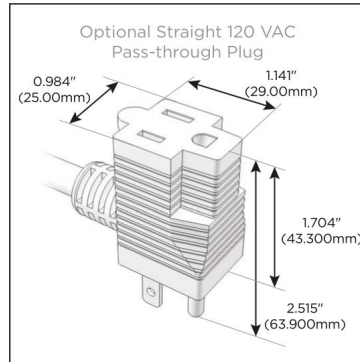

**Plug:**

Supplied with Low Profile Flat 45° Angle 120 VAC Plug

Optional Standard Straight 120 VAC Plug

Optional Straight 120 VAC Pass-through Plug

- CLEAN, COMPACT DESIGN
- STREAMLINED
- LOW PROFILE
- SIDE-EXITING CORDS
- PLUG & PLAY
- 6' AC CORD & PLUG (FLAT PLUG STANDARD)
- CUSTOMIZABLE CONFIGURATIONS AND FINISHES
- ETL LISTED FOR MOUNTING IN FURNITURE
- 15A

# M-POWER-5T

AC POWER & DATA CONNECTIVITY SOLUTION

M-POWER-5T-ASAD-CUSTP

Specs:

**Modules/Ports:**

- A** Tamper Resistant AC Receptacle
- S** USB-C (25W High Speed Charging Port)
- D** Dimmer Switch

TOP

Distributed by