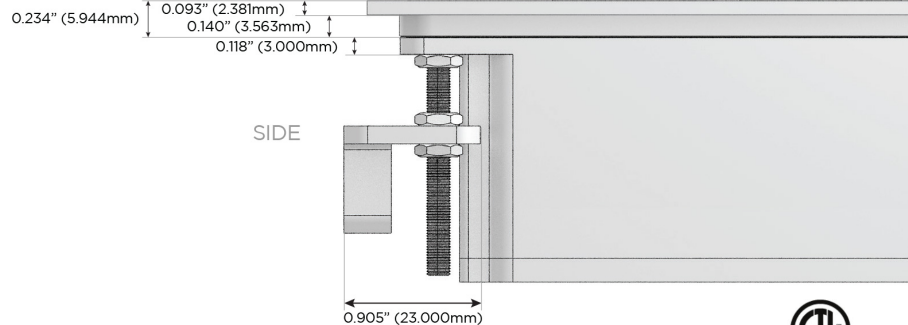

# M-POWER-5T

AC POWER & DATA CONNECTIVITY SOLUTION

M-POWER-5T-ASAD-CUSTP

Specs:

**Modules/Ports:**

- A** Tamper Resistant AC Receptacle
- S** USB-C (25W High Speed Charging Port)
- D** Dimmer Switch

TOP

Distributed by