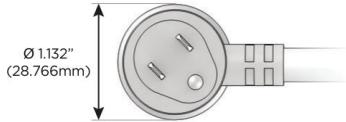

**Plug:**

Supplied with Low Profile Flat 45° Angle 120 VAC Plug

Optional Standard Straight 120 VAC Plug

Optional Straight 120 VAC Pass-through Plug

- CLEAN, COMPACT DESIGN
- STREAMLINED
- LOW PROFILE
- SIDE-EXITING CORDS
- PLUG & PLAY
- 6' AC CORD & PLUG (FLAT PLUG STANDARD)
- CUSTOMIZABLE CONFIGURATIONS AND FINISHES
- ETL LISTED FOR MOUNTING IN FURNITURE
- 15A

# M-POWER-5T

AC POWER & DATA CONNECTIVITY SOLUTION

M-POWER-5T-ASAD-CUSTP

Specs:

**Modules/Ports:**

- A** Tamper Resistant AC Receptacle
- S** USB-C (25W High Speed Charging Port)
- D** Dimmer Switch

TOP

Distributed by