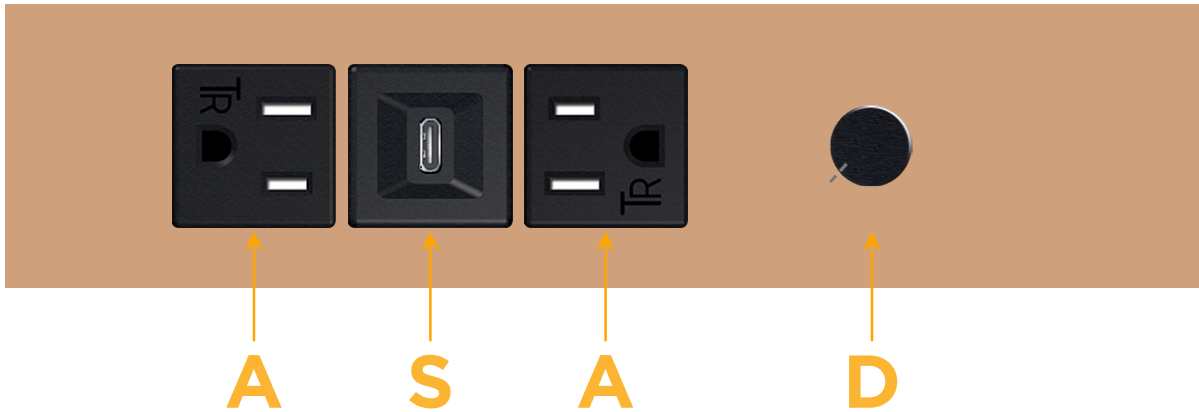

Trim Plate Finish: **COPPER (ZINC/STEEL)**

Custom Finishes Available

M-POWER-5T-ASAD-CUSTP

Features:

**Module/Port Options:**

- A** Tamper Resistant AC Receptacle
- E** USB-A & USB-C (20W)
- M** Double USB-A (Fast Charging Ports - 18W)
- H** HDMI
- 6** CAT 6
- 12** RJ 12
- X** Switched AC
- Y** 3-Way Switch (Low Voltage)
- V** USB-C (45W High Speed Charging Port)
- S** USB-C (25W High Speed Charging Port)
- R** Switched AC (Rocker Switch)
- D** Dimmer Switch

**Plug:**

Supplied with Low Profile Flat 45° Angle 120 VAC Plug

Optional Standard Straight 120 VAC Plug

Optional Straight 120 VAC Pass-through Plug

- CLEAN, COMPACT DESIGN
- STREAMLINED
- LOW PROFILE
- SIDE-EXITING CORDS
- PLUG & PLAY
- 6' AC CORD & PLUG (FLAT PLUG STANDARD)
- CUSTOMIZABLE CONFIGURATIONS AND FINISHES
- ETL LISTED FOR MOUNTING IN FURNITURE
- 15A

# M-POWER-5T

AC POWER & DATA CONNECTIVITY SOLUTION

M-POWER-5T-ASAD-CUSTP

Specs:

**Modules/Ports:**

- A** Tamper Resistant AC Receptacle
- S** USB-C (25W High Speed Charging Port)
- D** Dimmer Switch

TOP

Distributed by