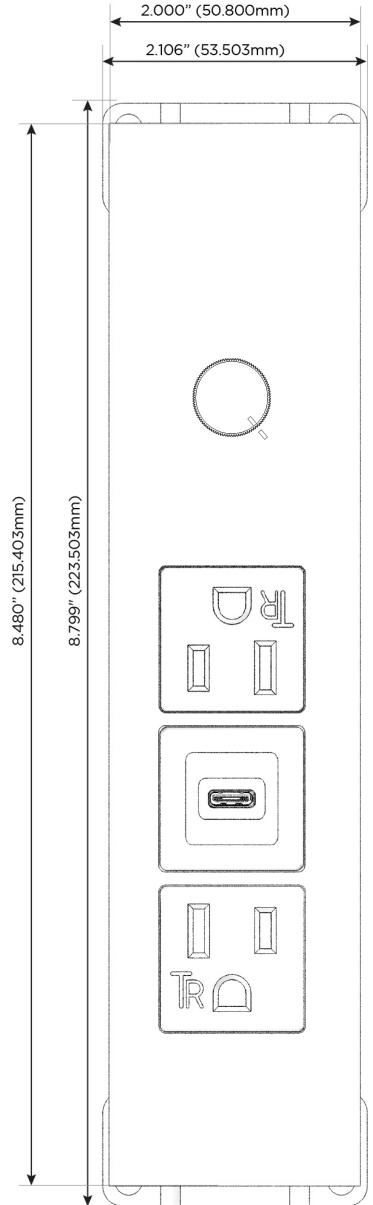

Trim Plate Finish: **COPPER (ZINC/STEEL)**

Custom Finishes Available

M-POWER-5T-ASAD-CUSTP

Features:

**Module/Port Options:**

- A** Tamper Resistant AC Receptacle
- E** USB-A & USB-C (20W)
- M** Double USB-A (Fast Charging Ports - 18W)
- H** HDMI
- 6** CAT 6
- 12** RJ 12
- X** Switched AC
- Y** 3-Way Switch (Low Voltage)
- V** USB-C (45W High Speed Charging Port)
- S** USB-C (25W High Speed Charging Port)
- R** Switched AC (Rocker Switch)
- D** Dimmer Switch

**Plug:**

Supplied with Low Profile Flat 45° Angle 120 VAC Plug

Optional Standard Straight 120 VAC Plug

Optional Straight 120 VAC Pass-through Plug

- CLEAN, COMPACT DESIGN
- STREAMLINED
- LOW PROFILE
- SIDE-EXITING CORDS
- PLUG & PLAY
- 6' AC CORD & PLUG (FLAT PLUG STANDARD)
- CUSTOMIZABLE CONFIGURATIONS AND FINISHES
- ETL LISTED FOR MOUNTING IN FURNITURE
- 15A

# M-POWER-5T

AC POWER & DATA CONNECTIVITY SOLUTION

M-POWER-5T-ASAD-CUSTP

Specs:

**Modules/Ports:**

- A** Tamper Resistant AC Receptacle
- S** USB-C (25W High Speed Charging Port)
- D** Dimmer Switch

TOP

Distributed by