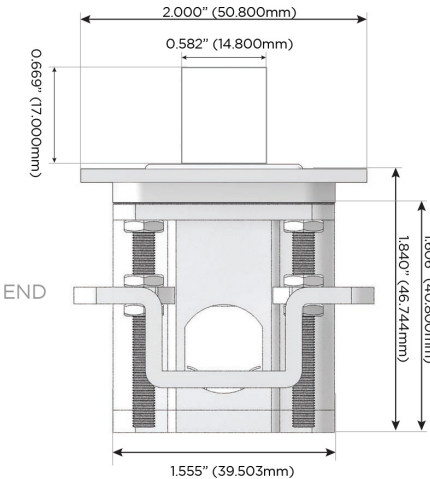

**Plug:**

Supplied with Low Profile Flat 45° Angle 120 VAC Plug

Optional Standard Straight 120 VAC Plug

Optional Straight 120 VAC Pass-through Plug

- CLEAN, COMPACT DESIGN
- STREAMLINED
- LOW PROFILE
- SIDE-EXITING CORDS
- PLUG & PLAY
- 6' AC CORD & PLUG (FLAT PLUG STANDARD)
- CUSTOMIZABLE CONFIGURATIONS AND FINISHES
- ETL LISTED FOR MOUNTING IN FURNITURE
- 15A

# M-POWER-5T

AC POWER & DATA CONNECTIVITY SOLUTION

M-POWER-5T-ASAD-CUSTP

Specs:

**Modules/Ports:**

- A** Tamper Resistant AC Receptacle
- S** USB-C (25W High Speed Charging Port)
- D** Dimmer Switch

TOP

Distributed by