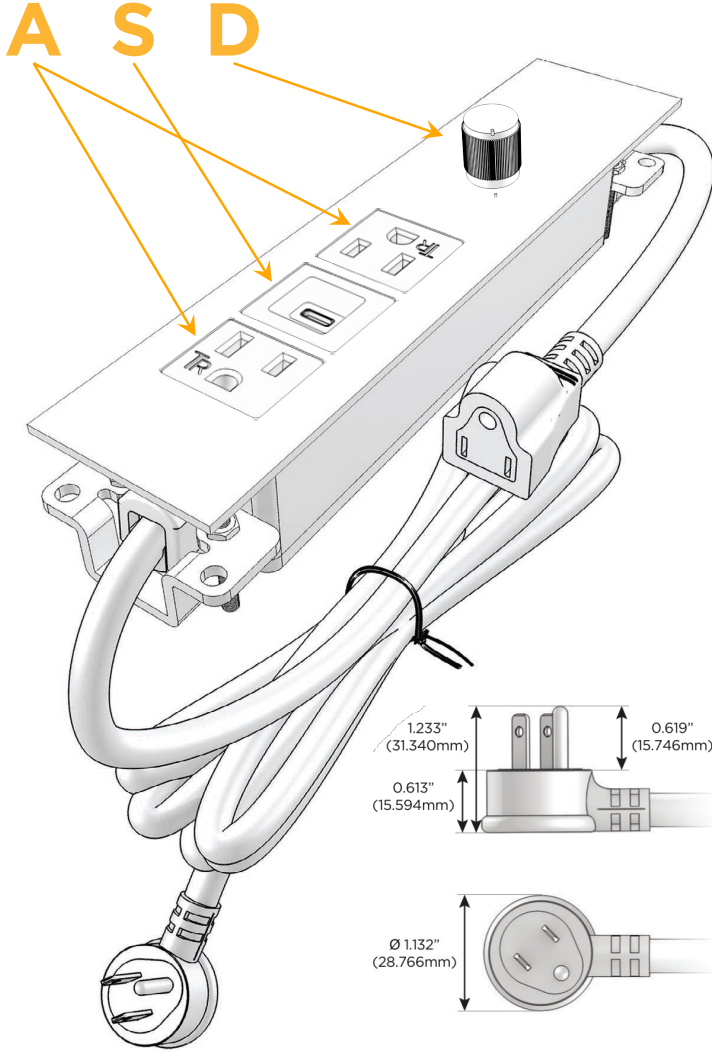

Trim Plate Finish: **COPPER (ZINC/STEEL)**

Custom Finishes Available

M-POWER-5T-ASAD-CUSTP

Features:

**Module/Port Options:**

- A** Tamper Resistant AC Receptacle
- E** USB-A & USB-C (20W)
- M** Double USB-A (Fast Charging Ports - 18W)
- H** HDMI
- 6** CAT 6
- 12** RJ 12
- X** Switched AC
- Y** 3-Way Switch (Low Voltage)
- V** USB-C (45W High Speed Charging Port)
- S** USB-C (25W High Speed Charging Port)
- R** Switched AC (Rocker Switch)
- D** Dimmer Switch

**Plug:**

Supplied with Low Profile Flat 45° Angle 120 VAC Plug

Optional Standard Straight 120 VAC Plug

Optional Straight 120 VAC Pass-through Plug

- CLEAN, COMPACT DESIGN
- STREAMLINED
- LOW PROFILE
- SIDE-EXITING CORDS
- PLUG & PLAY
- 6' AC CORD & PLUG (FLAT PLUG STANDARD)
- CUSTOMIZABLE CONFIGURATIONS AND FINISHES
- ETL LISTED FOR MOUNTING IN FURNITURE
- 15A

# M-POWER-5T

AC POWER & DATA CONNECTIVITY SOLUTION

M-POWER-5T-ASAD-CUSTP

Specs:

**Modules/Ports:**

- A** Tamper Resistant AC Receptacle
- S** USB-C (25W High Speed Charging Port)
- D** Dimmer Switch

TOP

Distributed by