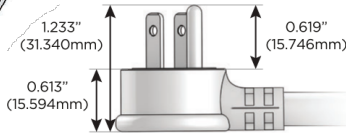

M-POWER-5T

AC POWER & DATA CONNECTIVITY SOLUTION

M-POWER-5T-ASAD-CUSTP

Specs:

Modules/Ports:

- **A** Tamper Resistant AC Receptacle
- **S** USB-C (25W High Speed Charging Port)
- **D** Dimmer Switch