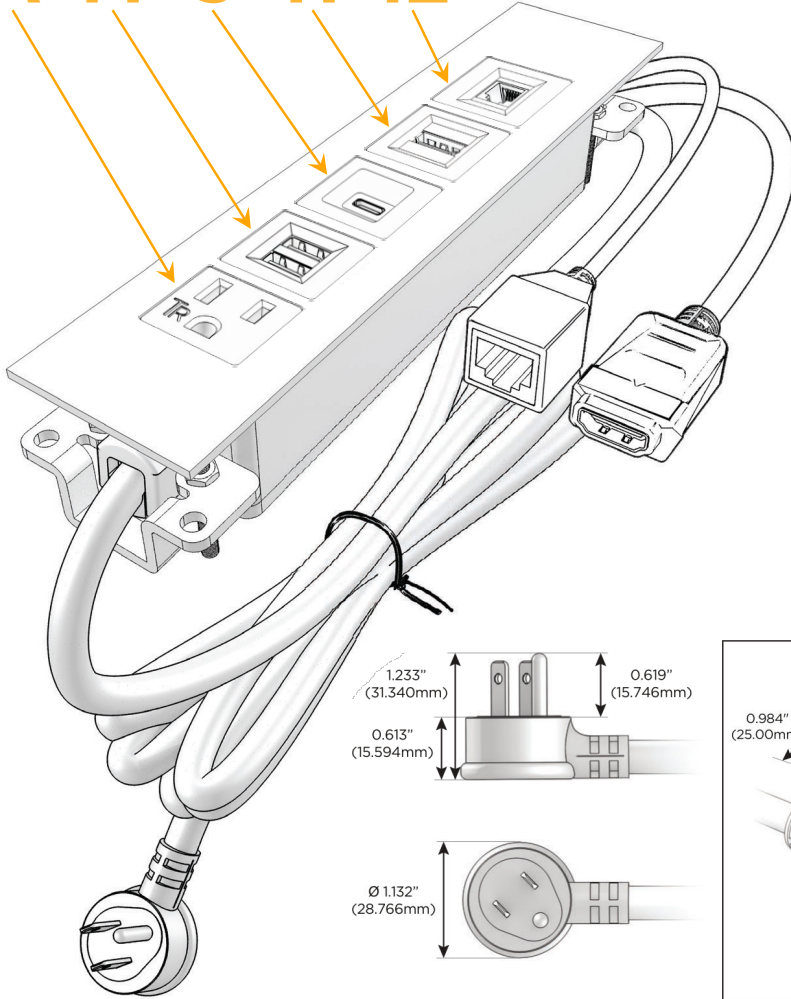

M-POWER-5T

AC POWER & DATA CONNECTIVITY SOLUTION

M-POWER-5T-AMSH12-SS8TP

Specs:

Modules/Ports:

- **A** Tamper Resistant AC Receptacle
- **M** Double USB-A (Fast Charging Ports - 18W)
- **S** USB-C (25W High Speed Charging Port)
- **H** HDMI
- **12** RJ 12

A M S H 12