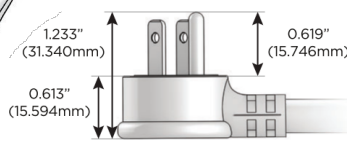

M-POWER-5T

AC POWER & DATA CONNECTIVITY SOLUTION

M-POWER-5T-AMSH12-SS8TP

Specs:

Modules/Ports:

- **A** Tamper Resistant AC Receptacle
- **M** Double USB-A (Fast Charging Ports - 18W)
- **S** USB-C (25W High Speed Charging Port)
- **H** HDMI
- **12** RJ 12

A M S H 12