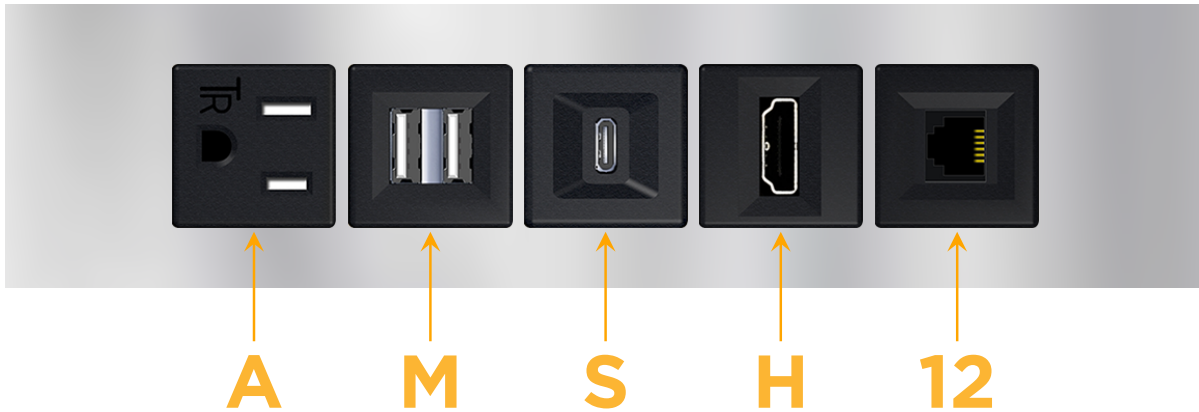

M-POWER-5T

AC POWER & DATA CONNECTIVITY SOLUTION

M-POWER-5T-AMSH12-SS8TP

Distributed by

Mormax Company, Inc.

8 Westchester Plaza

Elmsford, NY 10523

914-699-0101

sales@mormax.com

mormax.com

Metro Light & Power's line of power & data solutions offers sophisticated design elements combined with greater ease of installation. Streamlined and low-profile, enhanced by side-exiting cords, our outlets advance the industry with their cutting edge look and feel. We believe flexibility is key, and we provide a variety of mounting options, including the ability to mount in limited spaces. Our outlets are available in many finishes and configurations, in addition to a custom color and finish capability for our clients.

Trim Plate Finish: **STAINLESS STEEL MIRROR FINISH**

Custom Finishes Available

M-POWER-5T-AMSH12-SS8TP

Features:

Module/Port Options:

- **A** Tamper Resistant AC Receptacle
- **E** USB-A & USB-C (20W)
- **M** Double USB-A (Fast Charging Ports - 18W)
- **H** HDMI
- **6** CAT 6
- **12** RJ 12
- **X** Switched AC
- **Y** 3-Way Switch (Low Voltage)
- **V** USB-C (45W High Speed Charging Port)
- **S** USB-C (25W High Speed Charging Port)
- **R** Switched AC (Rocker Switch)
- **D** Dimmer Switch

Plug:

Supplied with Low Profile Flat 45° Angle 120 VAC Plug

Optional Standard Straight 120 VAC Plug

Optional Straight 120 VAC Pass-through Plug

- CLEAN, COMPACT DESIGN
- STREAMLINED
- LOW PROFILE
- SIDE-EXITING CORDS
- PLUG & PLAY
- 6' AC CORD & PLUG (FLAT PLUG STANDARD)
- CUSTOMIZABLE CONFIGURATIONS AND FINISHES
- UL LISTED FOR MOUNTING IN FURNITURE
- 15A