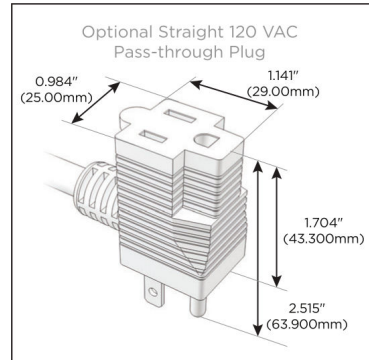

M-POWER-5T

AC POWER & DATA CONNECTIVITY SOLUTION

M-POWER-5T-AMSH12-BZ4TP

Specs:

Modules/Ports:

- **A** Tamper Resistant AC Receptacle
- **M** Double USB-A (Fast Charging Ports - 18W)
- **S** USB-C (25W High Speed Charging Port)
- **H** HDMI
- **12** RJ 12

A M S H 12