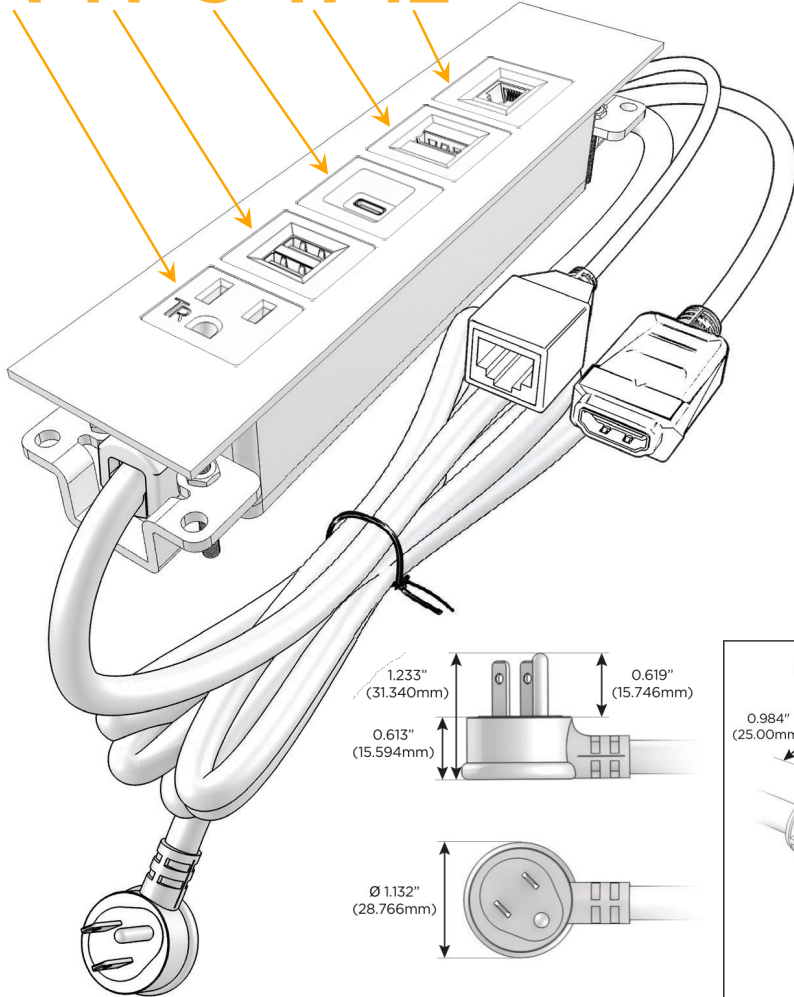

M-POWER-5T

AC POWER & DATA CONNECTIVITY SOLUTION

M-POWER-5T-AMSH12-BZ4TP

Specs:

Modules/Ports:

- **A** Tamper Resistant AC Receptacle
- **M** Double USB-A (Fast Charging Ports - 18W)
- **S** USB-C (25W High Speed Charging Port)
- **H** HDMI
- **12** RJ 12

A M S H 12