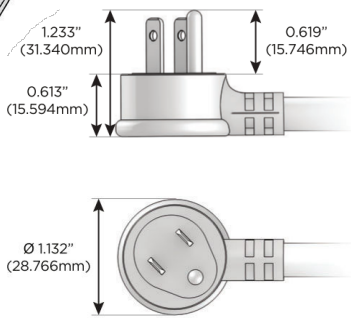

M-POWER-5T

AC POWER & DATA CONNECTIVITY SOLUTION

M-POWER-5T-AMSH12-BZ4TP

Specs:

Modules/Ports:

- **A** Tamper Resistant AC Receptacle
- **M** Double USB-A (Fast Charging Ports - 18W)
- **S** USB-C (25W High Speed Charging Port)
- **H** HDMI
- **12** RJ 12

A M S H 12