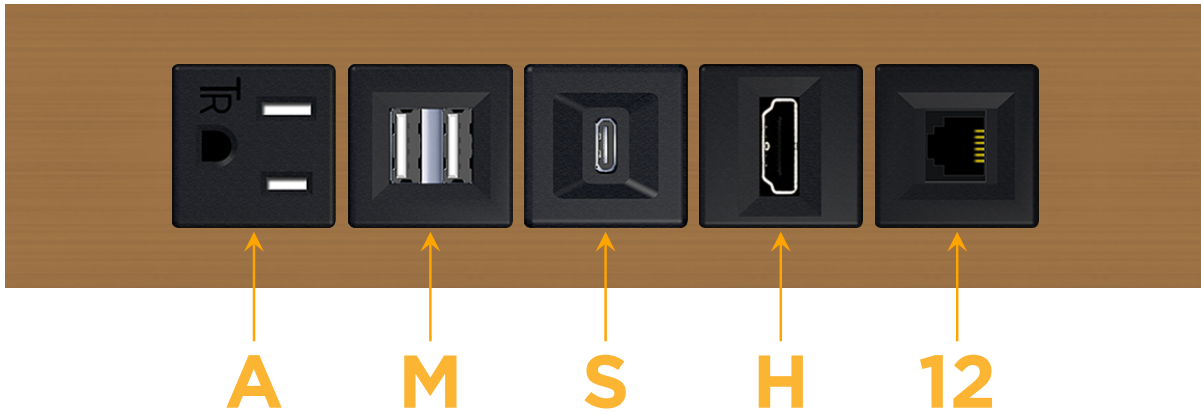

M-POWER-5T

AC POWER & DATA CONNECTIVITY SOLUTION

M-POWER-5T-AMSH12-BZ4TP

Distributed by

Mormax Company, Inc.

8 Westchester Plaza

Elmsford, NY 10523

914-699-0101

sales@mormax.com

mormax.com

Metro Light & Power's line of power & data solutions offers sophisticated design elements combined with greater ease of installation. Streamlined and low-profile, enhanced by side-exiting cords, our outlets advance the industry with their cutting edge look and feel. We believe flexibility is key, and we provide a variety of mounting options, including the ability to mount in limited spaces. Our outlets are available in many finishes and configurations, in addition to a custom color and finish capability for our clients.

Trim Plate Finish: **SOLID BRONZE BRUSHED**

Custom Finishes Available

M-POWER-5T-AMSH12-BZ4TP

Features:

Module/Port Options:

- **A** Tamper Resistant AC Receptacle
- **E** USB-A & USB-C (20W)
- **M** Double USB-A (Fast Charging Ports - 18W)
- **H** HDMI
- **6** CAT 6
- **12** RJ 12
- **X** Switched AC
- **Y** 3-Way Switch (Low Voltage)
- **V** USB-C (45W High Speed Charging Port)
- **S** USB-C (25W High Speed Charging Port)
- **R** Switched AC (Rocker Switch)
- **D** Dimmer Switch

Plug:

Supplied with Low Profile Flat 45° Angle 120 VAC Plug

Optional Standard Straight 120 VAC Plug

Optional Straight 120 VAC Pass-through Plug

- CLEAN, COMPACT DESIGN
- STREAMLINED
- LOW PROFILE
- SIDE-EXITING CORDS
- PLUG & PLAY
- 6' AC CORD & PLUG (FLAT PLUG STANDARD)
- CUSTOMIZABLE CONFIGURATIONS AND FINISHES
- UL LISTED FOR MOUNTING IN FURNITURE
- 15A