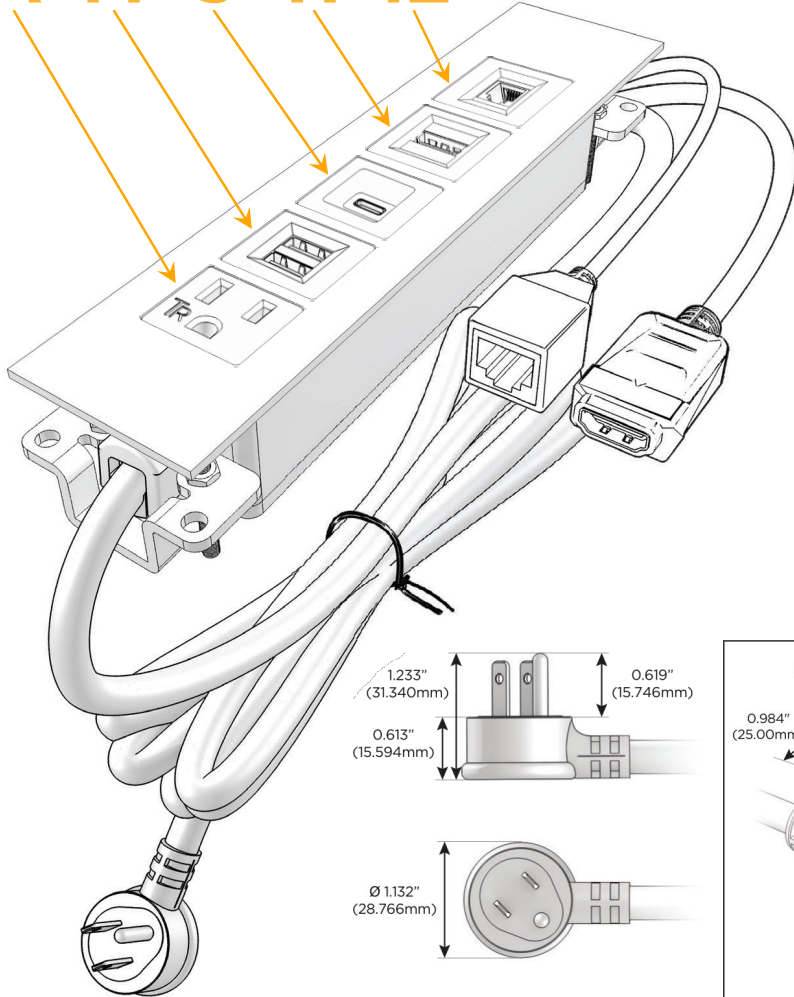

M-POWER-5T

AC POWER & DATA CONNECTIVITY SOLUTION

M-POWER-5T-AMSH12-BRAATP

Specs:

Modules/Ports:

- **A** Tamper Resistant AC Receptacle
- **M** Double USB-A (Fast Charging Ports - 18W)
- **S** USB-C (25W High Speed Charging Port)
- **H** HDMI
- **12** RJ 12

A M S H 12