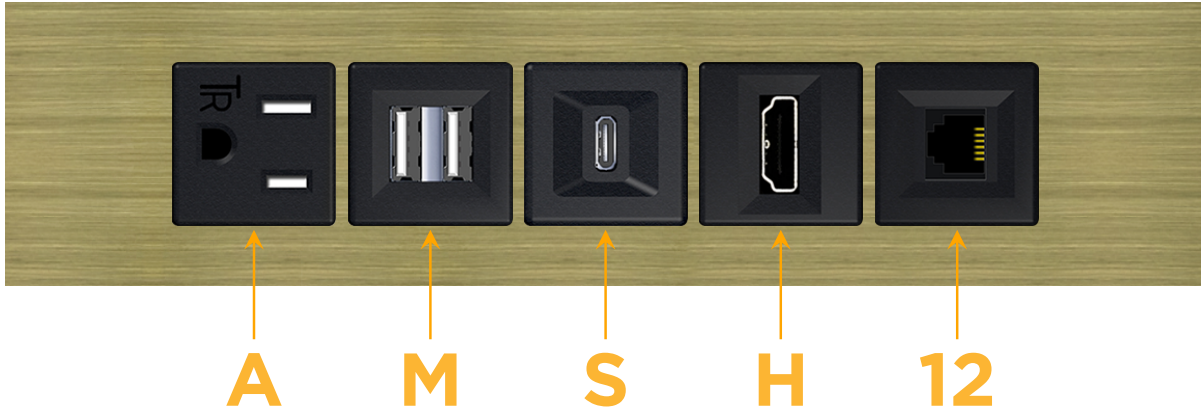

M-POWER-5T

AC POWER & DATA CONNECTIVITY SOLUTION

M-POWER-5T-AMSH12-BRAATP

Distributed by

Mormax Company, Inc.

8 Westchester Plaza

Elmsford, NY 10523

914-699-0101

sales@mormax.com

mormax.com

Metro Light & Power's line of power & data solutions offers sophisticated design elements combined with greater ease of installation. Streamlined and low-profile, enhanced by side-exiting cords, our outlets advance the industry with their cutting edge look and feel. We believe flexibility is key, and we provide a variety of mounting options, including the ability to mount in limited spaces. Our outlets are available in many finishes and configurations, in addition to a custom color and finish capability for our clients.

Trim Plate Finish: **BRASS ANTIQUED (ABS)**

Custom Finishes Available

M-POWER-5T-AMSH12-BRAATP

Features:

Module/Port Options:

- **A** Tamper Resistant AC Receptacle
- **E** USB-A & USB-C (20W)
- **M** Double USB-A (Fast Charging Ports - 18W)
- **H** HDMI
- **6** CAT 6
- **12** RJ 12
- **X** Switched AC
- **Y** 3-Way Switch (Low Voltage)
- **V** USB-C (45W High Speed Charging Port)
- **S** USB-C (25W High Speed Charging Port)
- **R** Switched AC (Rocker Switch)
- **D** Dimmer Switch

Plug:

Supplied with Low Profile Flat 45° Angle 120 VAC Plug

Optional Standard Straight 120 VAC Plug

Optional Straight 120 VAC Pass-through Plug

- CLEAN, COMPACT DESIGN
- STREAMLINED
- LOW PROFILE
- SIDE-EXITING CORDS
- PLUG & PLAY
- 6' AC CORD & PLUG (FLAT PLUG STANDARD)
- CUSTOMIZABLE CONFIGURATIONS AND FINISHES
- UL LISTED FOR MOUNTING IN FURNITURE
- 15A