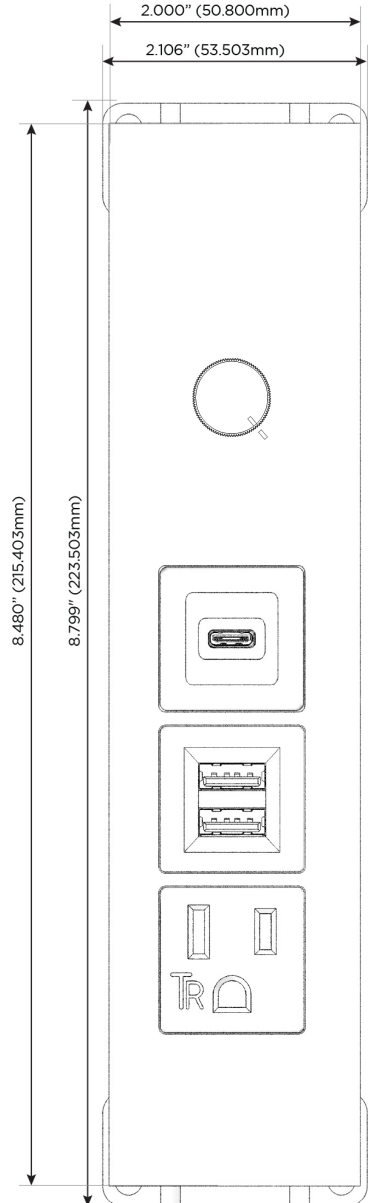

M-POWER-5T

AC POWER & DATA CONNECTIVITY SOLUTION

M-POWER-5T-AMSD-WTP

Specs:

Modules/Ports:

- **A** Tamper Resistant AC Receptacle
- **M** Double USB-A (Fast Charging Ports - 18W)
- **S** USB-C (25W High Speed Charging Port)
- **D** Dimmer Switch

A M S D

TOP

Distributed by

Mormax Company, Inc.

8 Westchester Plaza

Elmsford, NY 10523

914-699-0101

sales@mormax.com

mormax.com