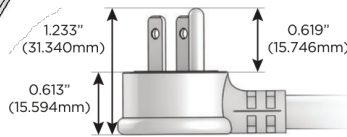

M-POWER-5T

AC POWER & DATA CONNECTIVITY SOLUTION

M-POWER-5T-AMSD-WTP

Specs:

Modules/Ports:

- **A** Tamper Resistant AC Receptacle
- **M** Double USB-A (Fast Charging Ports - 18W)
- **S** USB-C (25W High Speed Charging Port)
- **D** Dimmer Switch

A M S D