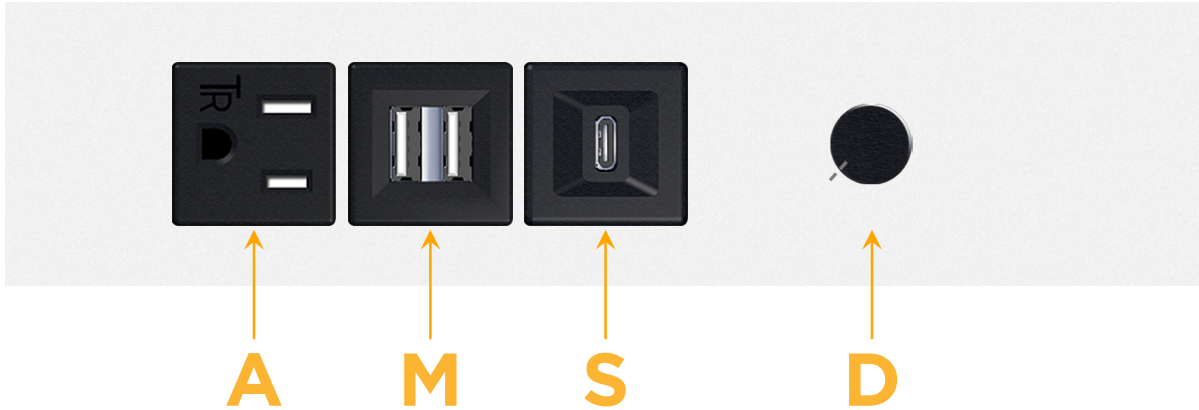

Trim Plate Finish: **WHITE (STEEL)**

Custom Finishes Available

M-POWER-5T-AMSD-WTP

Features:

**Module/Port Options:**

- A** Tamper Resistant AC Receptacle
- E** USB-A & USB-C (20W)
- M** Double USB-A (Fast Charging Ports - 18W)
- H** HDMI
- 6** CAT 6
- 12** RJ 12
- X** Switched AC
- Y** 3-Way Switch (Low Voltage)
- V** USB-C (45W High Speed Charging Port)
- S** USB-C (25W High Speed Charging Port)
- R** Switched AC (Rocker Switch)
- D** Dimmer Switch

**Plug:**

Supplied with Low Profile Flat 45° Angle 120 VAC Plug

Optional Standard Straight 120 VAC Plug

Optional Straight 120 VAC Pass-through Plug

- CLEAN, COMPACT DESIGN
- STREAMLINED
- LOW PROFILE
- SIDE-EXITING CORDS
- PLUG & PLAY
- 6' AC CORD & PLUG (FLAT PLUG STANDARD)
- CUSTOMIZABLE CONFIGURATIONS AND FINISHES
- ETL LISTED FOR MOUNTING IN FURNITURE
- 15A

# M-POWER-5T

AC POWER & DATA CONNECTIVITY SOLUTION

M-POWER-5T-AMSD-WTP

Specs:

**Modules/Ports:**

- A** Tamper Resistant AC Receptacle
- M** Double USB-A (Fast Charging Ports - 18W)
- S** USB-C (25W High Speed Charging Port)
- D** Dimmer Switch