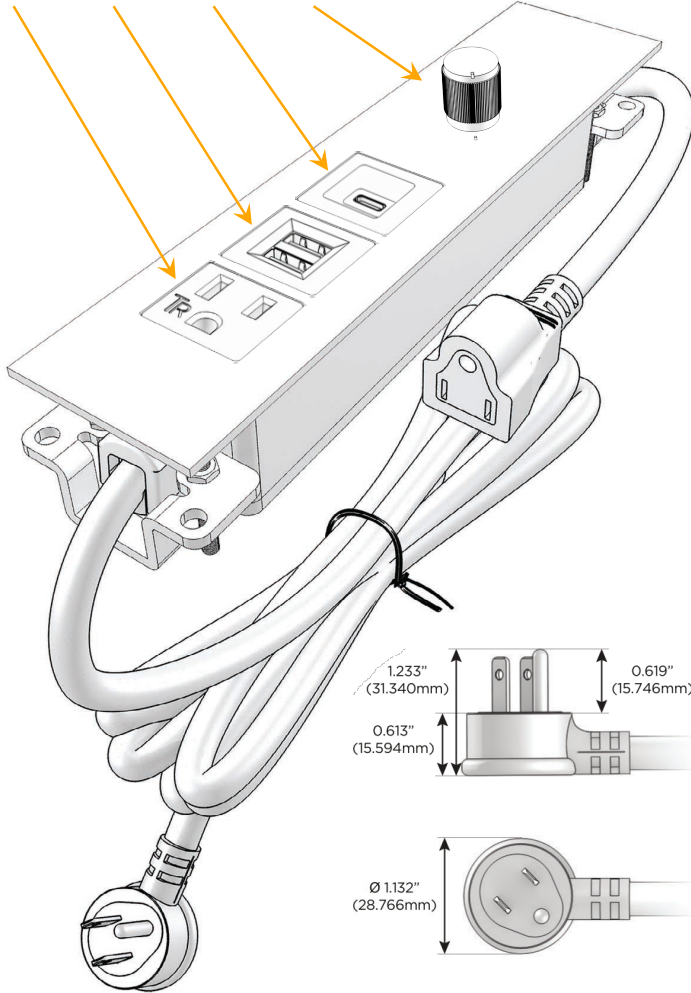

M-POWER-5T

AC POWER & DATA CONNECTIVITY SOLUTION

M-POWER-5T-AMSD-WTP

Specs:

Modules/Ports:

- **A** Tamper Resistant AC Receptacle
- **M** Double USB-A (Fast Charging Ports - 18W)
- **S** USB-C (25W High Speed Charging Port)
- **D** Dimmer Switch

A M S D