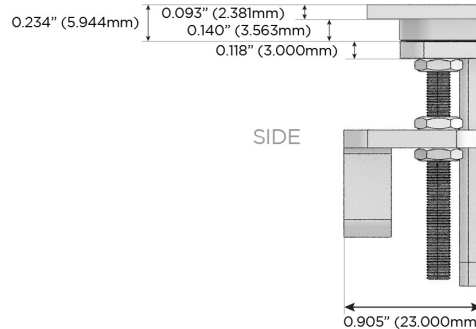

M-POWER-5T

AC POWER & DATA CONNECTIVITY SOLUTION

M-POWER-5T-AMSD-WTP

Specs:

Modules/Ports:

- **A** Tamper Resistant AC Receptacle
- **M** Double USB-A (Fast Charging Ports - 18W)
- **S** USB-C (25W High Speed Charging Port)
- **D** Dimmer Switch

A M S D

TOP

Distributed by

Mormax Company, Inc.

8 Westchester Plaza

Elmsford, NY 10523

914-699-0101

sales@mormax.com

mormax.com