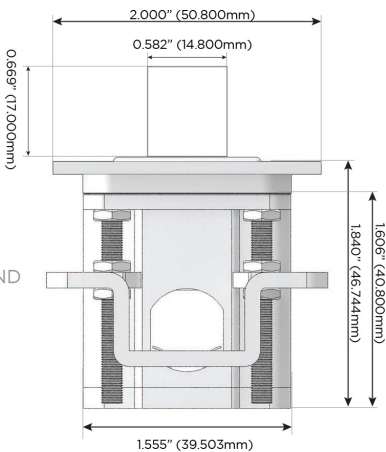

M-POWER-5T

AC POWER & DATA CONNECTIVITY SOLUTION

M-POWER-5T-AMSD-WTP

Specs:

Modules/Ports:

- **A** Tamper Resistant AC Receptacle
- **M** Double USB-A (Fast Charging Ports - 18W)
- **S** USB-C (25W High Speed Charging Port)
- **D** Dimmer Switch

A M S D

TOP

Distributed by

Mormax Company, Inc.

8 Westchester Plaza

Elmsford, NY 10523

914-699-0101

sales@mormax.com

mormax.com