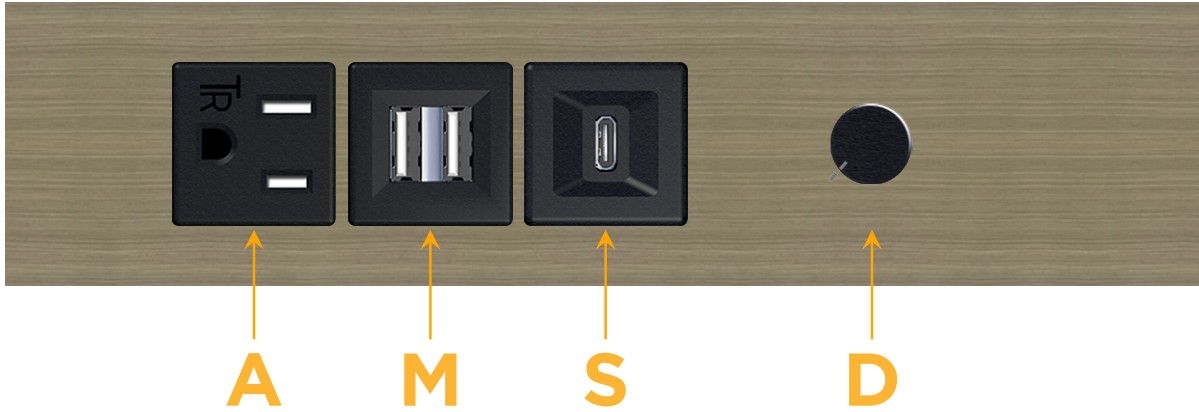

Trim Plate Finish: **ANTIQUED ARCHITECTURAL BRONZE (ZINC/STEEL)**

Custom Finishes Available

M-POWER-5T-AMSD-BZ5ASTP

Features:

Module/Port Options:

- A** Tamper Resistant AC Receptacle
- E** USB-A & USB-C (20W)
- M** Double USB-A (Fast Charging Ports - 18W)
- H** HDMI
- 6** CAT 6
- 12** RJ 12
- X** Switched AC
- Y** 3-Way Switch (Low Voltage)
- V** USB-C (45W High Speed Charging Port)
- S** USB-C (25W High Speed Charging Port)
- R** Switched AC (Rocker Switch)
- D** Dimmer Switch

Plug:

Supplied with Low Profile Flat 45° Angle 120 VAC Plug

Optional Standard Straight 120 VAC Plug

Optional Straight 120 VAC Pass-through Plug

- CLEAN, COMPACT DESIGN
- STREAMLINED
- LOW PROFILE
- SIDE-EXITING CORDS
- PLUG & PLAY
- 6' AC CORD & PLUG (FLAT PLUG STANDARD)
- CUSTOMIZABLE CONFIGURATIONS AND FINISHES
- ETL LISTED FOR MOUNTING IN FURNITURE
- 15A