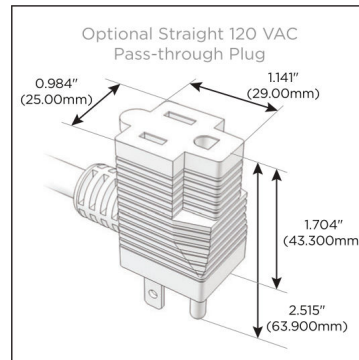

Plug:

Supplied with Low Profile Flat 45° Angle 120 VAC Plug

Optional Standard Straight 120 VAC Plug

Optional Straight 120 VAC Pass-through Plug

- CLEAN, COMPACT DESIGN
- STREAMLINED
- LOW PROFILE
- SIDE-EXITING CORDS
- PLUG & PLAY
- 6' AC CORD & PLUG (FLAT PLUG STANDARD)
- CUSTOMIZABLE CONFIGURATIONS AND FINISHES
- ETL LISTED FOR MOUNTING IN FURNITURE
- 15A

M-POWER-5T

AC POWER & DATA CONNECTIVITY SOLUTION

M-POWER-5T-AMSD-BZ5ASTP

Specs:

Modules/Ports:

- A** Tamper Resistant AC Receptacle
- M** Double USB-A (Fast Charging Ports - 18W)
- S** USB-C (25W High Speed Charging Port)
- D** Dimmer Switch