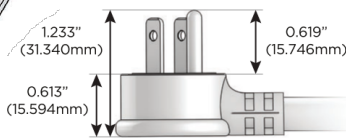

M-POWER-5T

AC POWER & DATA CONNECTIVITY SOLUTION

M-POWER-5T-AMSD-BZ5ASTP

Specs:

Modules/Ports:

- **A** Tamper Resistant AC Receptacle
- **M** Double USB-A (Fast Charging Ports - 18W)
- **S** USB-C (25W High Speed Charging Port)
- **D** Dimmer Switch