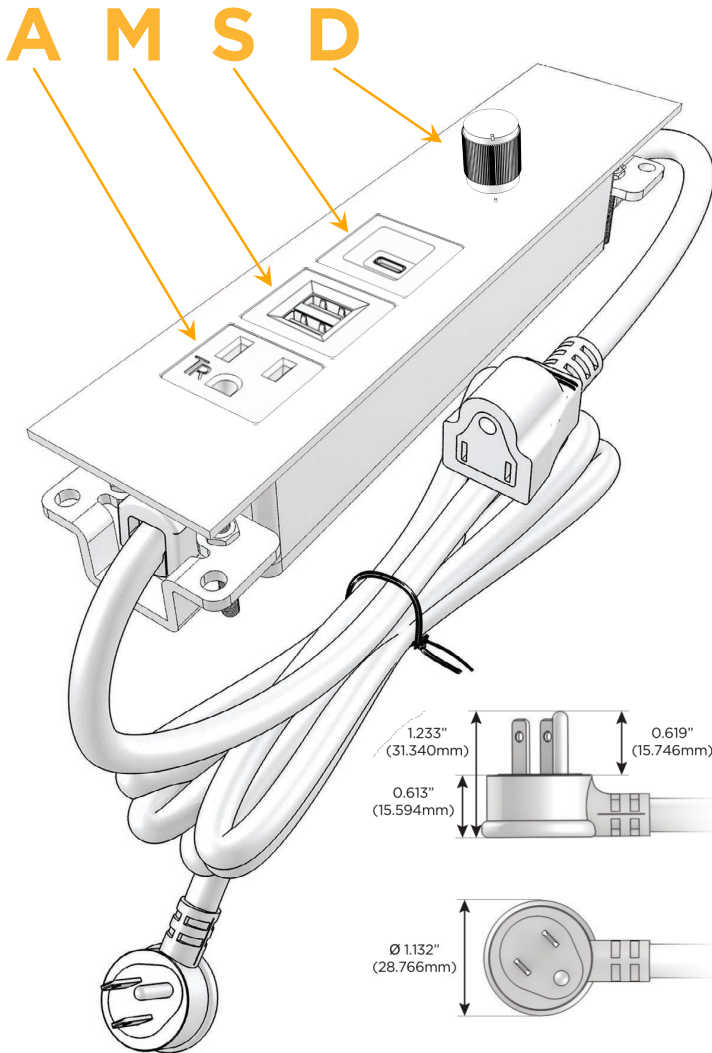

Trim Plate Finish: **ANTIQUED ARCHITECTURAL BRONZE (ZINC/STEEL)**

Custom Finishes Available

M-POWER-5T-AMSD-BZ5ASTP

Features:

Module/Port Options:

- A** Tamper Resistant AC Receptacle
- E** USB-A & USB-C (20W)
- M** Double USB-A (Fast Charging Ports - 18W)
- H** HDMI
- 6** CAT 6
- 12** RJ 12
- X** Switched AC
- Y** 3-Way Switch (Low Voltage)
- V** USB-C (45W High Speed Charging Port)
- S** USB-C (25W High Speed Charging Port)
- R** Switched AC (Rocker Switch)
- D** Dimmer Switch

Plug:

Supplied with Low Profile Flat 45° Angle 120 VAC Plug

Optional Standard Straight 120 VAC Plug

Optional Straight 120 VAC Pass-through Plug

- CLEAN, COMPACT DESIGN
- STREAMLINED
- LOW PROFILE
- SIDE-EXITING CORDS
- PLUG & PLAY
- 6' AC CORD & PLUG (FLAT PLUG STANDARD)
- CUSTOMIZABLE CONFIGURATIONS AND FINISHES
- ETL LISTED FOR MOUNTING IN FURNITURE
- 15A

M-POWER-5T

AC POWER & DATA CONNECTIVITY SOLUTION

M-POWER-5T-AMSD-BZ5ASTP

Specs:

Modules/Ports:

- A** Tamper Resistant AC Receptacle
- M** Double USB-A (Fast Charging Ports - 18W)
- S** USB-C (25W High Speed Charging Port)
- D** Dimmer Switch