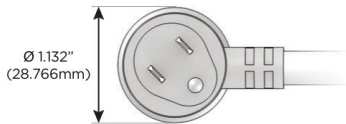

Plug:

Supplied with Low Profile Flat 45° Angle 120 VAC Plug

Optional Standard Straight 120 VAC Plug

Optional Straight 120 VAC Pass-through Plug

- CLEAN, COMPACT DESIGN
- STREAMLINED
- LOW PROFILE
- SIDE-EXITING CORDS
- PLUG & PLAY
- 6' AC CORD & PLUG (FLAT PLUG STANDARD)
- CUSTOMIZABLE CONFIGURATIONS AND FINISHES
- ETL LISTED FOR MOUNTING IN FURNITURE
- 15A

M-POWER-5T

AC POWER & DATA CONNECTIVITY SOLUTION

M-POWER-5T-AMSD-BZ5ASTP

Specs:

Modules/Ports:

- A** Tamper Resistant AC Receptacle
- M** Double USB-A (Fast Charging Ports - 18W)
- S** USB-C (25W High Speed Charging Port)
- D** Dimmer Switch