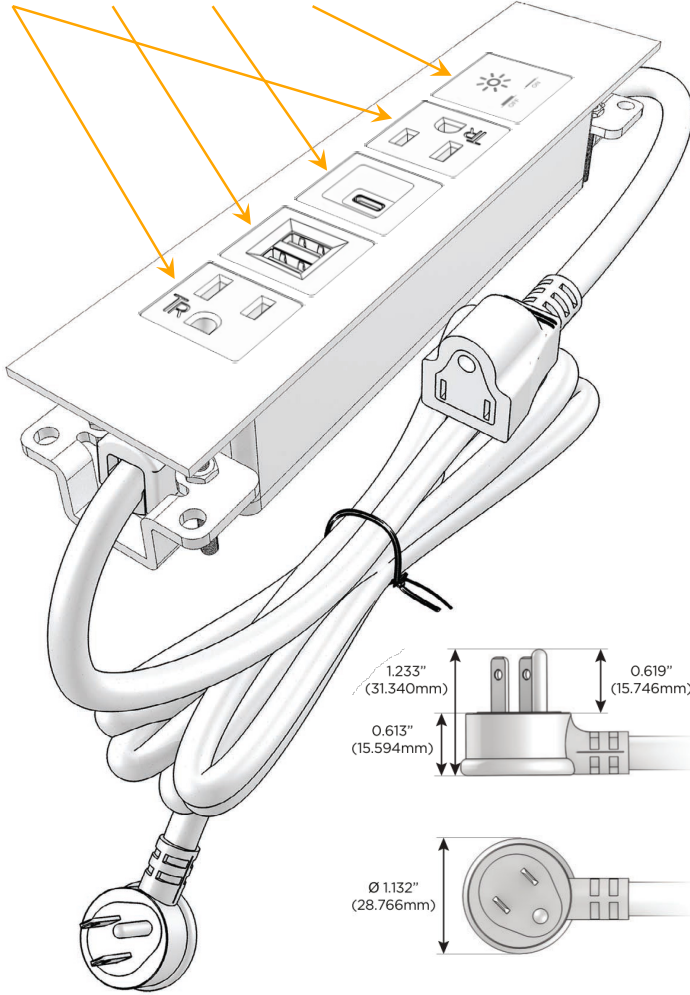

M-POWER-5T

AC POWER & DATA CONNECTIVITY SOLUTION

M-POWER-5T-AMSAX-WTP

Specs:

Modules/Ports:

- **A** Tamper Resistant AC Receptacle
- **M** Double USB-A (Fast Charging Ports - 18W)
- **S** USB-C (25W High Speed Charging Port)
- **X** Switched AC

A M S X