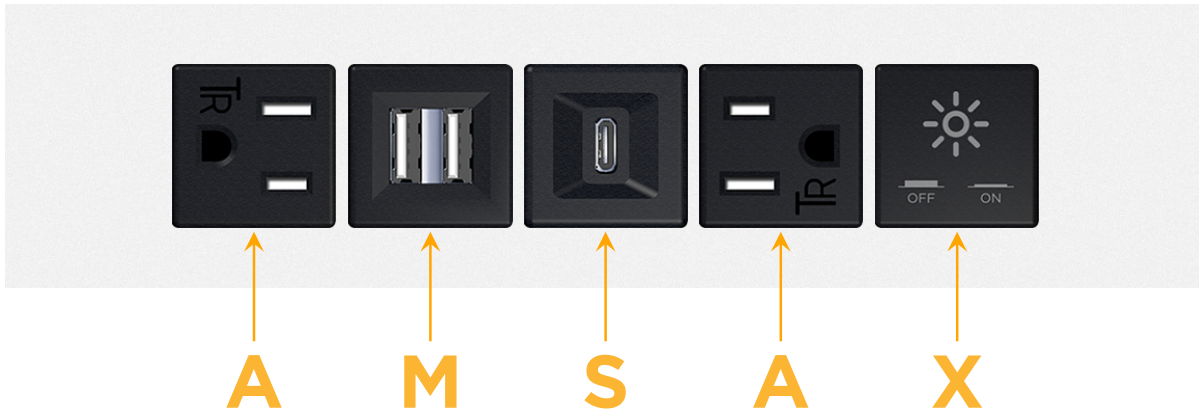

Trim Plate Finish: **WHITE (STEEL)**

Custom Finishes Available

M-POWER-5T-AMSAX-WTP

Features:

**Module/Port Options:**

- A** Tamper Resistant AC Receptacle
- E** USB-A & USB-C (20W)
- M** Double USB-A (Fast Charging Ports - 18W)
- H** HDMI
- 6** CAT 6
- 12** RJ 12
- X** Switched AC
- Y** 3-Way Switch (Low Voltage)
- V** USB-C (45W High Speed Charging Port)
- S** USB-C (25W High Speed Charging Port)
- R** Switched AC (Rocker Switch)
- D** Dimmer Switch

**Plug:**

Supplied with Low Profile Flat 45° Angle 120 VAC Plug

Optional Standard Straight 120 VAC Plug

Optional Straight 120 VAC Pass-through Plug

- CLEAN, COMPACT DESIGN
- STREAMLINED
- LOW PROFILE
- SIDE-EXITING CORDS
- PLUG & PLAY
- 6' AC CORD & PLUG (FLAT PLUG STANDARD)
- CUSTOMIZABLE CONFIGURATIONS AND FINISHES
- UL LISTED FOR MOUNTING IN FURNITURE
- 15A

### Modules/Ports:

- A** Tamper Resistant AC Receptacle
- M** Double USB-A (Fast Charging Ports - 18W)
- S** USB-C (25W High Speed Charging Port)
- X** Switched AC