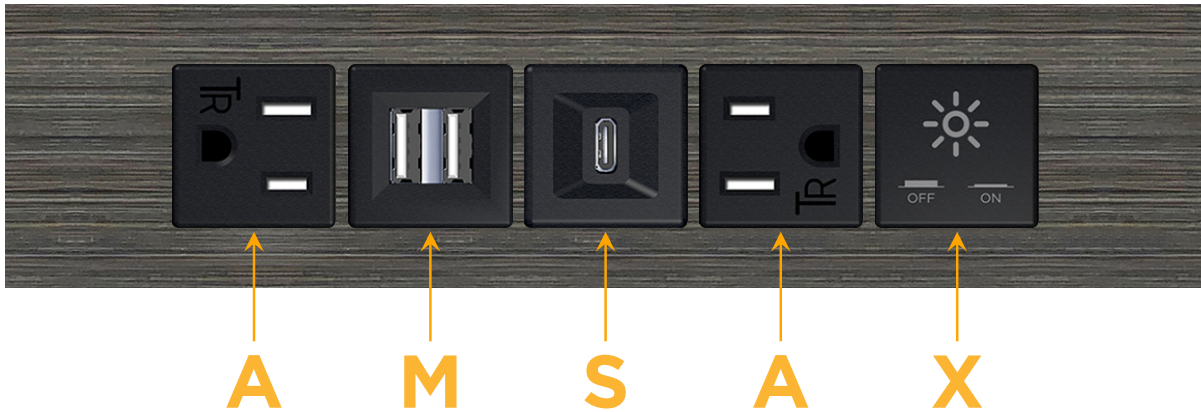

Trim Plate Finish: **GUNMETAL (ABS)**

Custom Finishes Available

M-POWER-5T-AMSAX-S3ATP

Features:

Module/Port Options:

- A** Tamper Resistant AC Receptacle
- E** USB-A & USB-C (20W)
- M** Double USB-A (Fast Charging Ports - 18W)
- H** HDMI
- 6** CAT 6
- 12** RJ 12
- X** Switched AC
- Y** 3-Way Switch (Low Voltage)
- V** USB-C (45W High Speed Charging Port)
- S** USB-C (25W High Speed Charging Port)
- R** Switched AC (Rocker Switch)
- D** Dimmer Switch

Plug:

Supplied with Low Profile Flat 45° Angle 120 VAC Plug

Optional Standard Straight 120 VAC Plug

Optional Straight 120 VAC Pass-through Plug

- CLEAN, COMPACT DESIGN
- STREAMLINED
- LOW PROFILE
- SIDE-EXITING CORDS
- PLUG & PLAY
- 6' AC CORD & PLUG (FLAT PLUG STANDARD)
- CUSTOMIZABLE CONFIGURATIONS AND FINISHES
- UL LISTED FOR MOUNTING IN FURNITURE
- 15A

M-POWER-5T

AC POWER & DATA CONNECTIVITY SOLUTION

M-POWER-5T-AMSAX-S3ATP

Specs:

Modules/Ports:

- A** Tamper Resistant AC Receptacle
- M** Double USB-A (Fast Charging Ports - 18W)
- S** USB-C (25W High Speed Charging Port)
- X** Switched AC