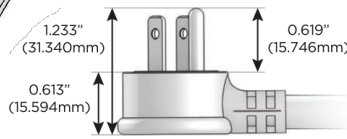

Plug:

Supplied with Low Profile Flat 45° Angle 120 VAC Plug

Optional Standard Straight 120 VAC Plug

Optional Straight 120 VAC Pass-through Plug

- CLEAN, COMPACT DESIGN
- STREAMLINED
- LOW PROFILE
- SIDE-EXITING CORDS
- PLUG & PLAY
- 6' AC CORD & PLUG (FLAT PLUG STANDARD)
- CUSTOMIZABLE CONFIGURATIONS AND FINISHES
- UL LISTED FOR MOUNTING IN FURNITURE
- 15A

M-POWER-5T

AC POWER & DATA CONNECTIVITY SOLUTION

M-POWER-5T-AMSAX-S3ATP

Specs:

Modules/Ports:

- A** Tamper Resistant AC Receptacle
- M** Double USB-A (Fast Charging Ports - 18W)
- S** USB-C (25W High Speed Charging Port)
- X** Switched AC