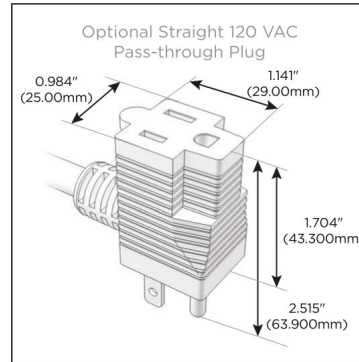

Plug:

Supplied with Low Profile Flat 45° Angle 120 VAC Plug

Optional Standard Straight 120 VAC Plug

Optional Straight 120 VAC Pass-through Plug

- CLEAN, COMPACT DESIGN
- STREAMLINED
- LOW PROFILE
- SIDE-EXITING CORDS
- PLUG & PLAY
- 6' AC CORD & PLUG (FLAT PLUG STANDARD)
- CUSTOMIZABLE CONFIGURATIONS AND FINISHES
- UL LISTED FOR MOUNTING IN FURNITURE
- 15A

M-POWER-5T

AC POWER & DATA CONNECTIVITY SOLUTION

M-POWER-5T-AMSAX-S3ATP

Specs:

Modules/Ports:

- A** Tamper Resistant AC Receptacle
- M** Double USB-A (Fast Charging Ports - 18W)
- S** USB-C (25W High Speed Charging Port)
- X** Switched AC