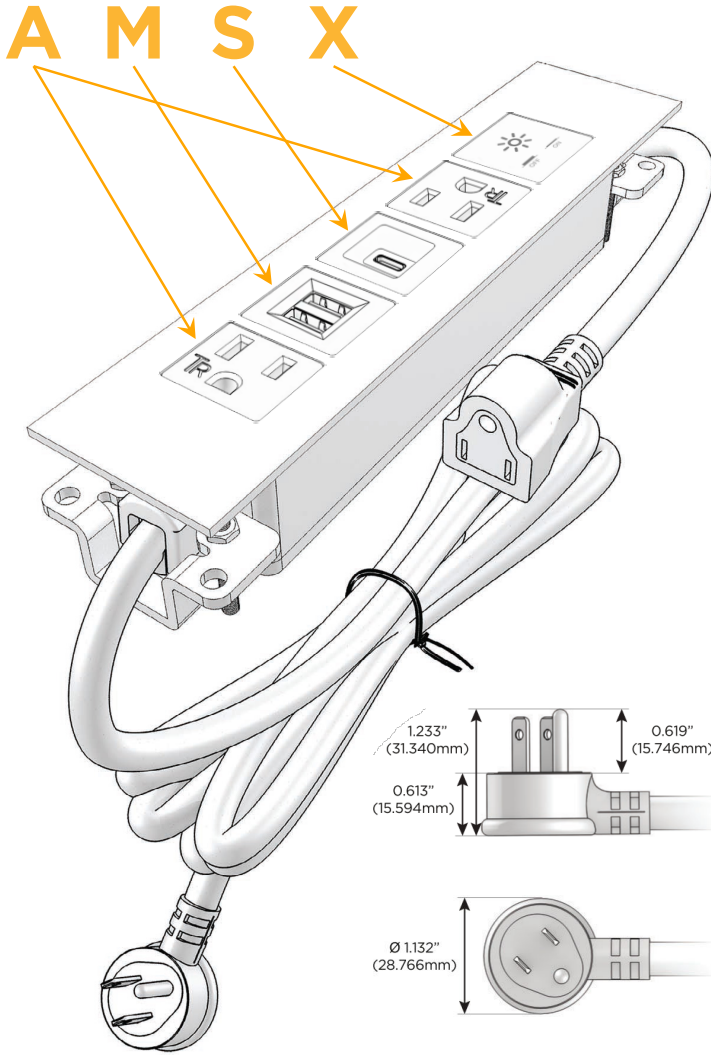

Trim Plate Finish: **GUNMETAL (ABS)**

Custom Finishes Available

M-POWER-5T-AMSAX-S3ATP

Features:

Module/Port Options:

- A** Tamper Resistant AC Receptacle
- E** USB-A & USB-C (20W)
- M** Double USB-A (Fast Charging Ports - 18W)
- H** HDMI
- 6** CAT 6
- 12** RJ 12
- X** Switched AC
- Y** 3-Way Switch (Low Voltage)
- V** USB-C (45W High Speed Charging Port)
- S** USB-C (25W High Speed Charging Port)
- R** Switched AC (Rocker Switch)
- D** Dimmer Switch

Plug:

Supplied with Low Profile Flat 45° Angle 120 VAC Plug

Optional Standard Straight 120 VAC Plug

Optional Straight 120 VAC Pass-through Plug

- CLEAN, COMPACT DESIGN
- STREAMLINED
- LOW PROFILE
- SIDE-EXITING CORDS
- PLUG & PLAY
- 6' AC CORD & PLUG (FLAT PLUG STANDARD)
- CUSTOMIZABLE CONFIGURATIONS AND FINISHES
- UL LISTED FOR MOUNTING IN FURNITURE
- 15A

M-POWER-5T

AC POWER & DATA CONNECTIVITY SOLUTION

M-POWER-5T-AMSAX-S3ATP

Specs:

Modules/Ports:

- A** Tamper Resistant AC Receptacle
- M** Double USB-A (Fast Charging Ports - 18W)
- S** USB-C (25W High Speed Charging Port)
- X** Switched AC