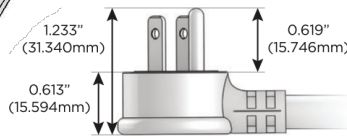

M-POWER-5T

AC POWER & DATA CONNECTIVITY SOLUTION

M-POWER-5T-AMSAX-CHATP

Specs:

Modules/Ports:

- **A** Tamper Resistant AC Receptacle
- **M** Double USB-A (Fast Charging Ports - 18W)
- **S** USB-C (25W High Speed Charging Port)
- **X** Switched AC

A M S X