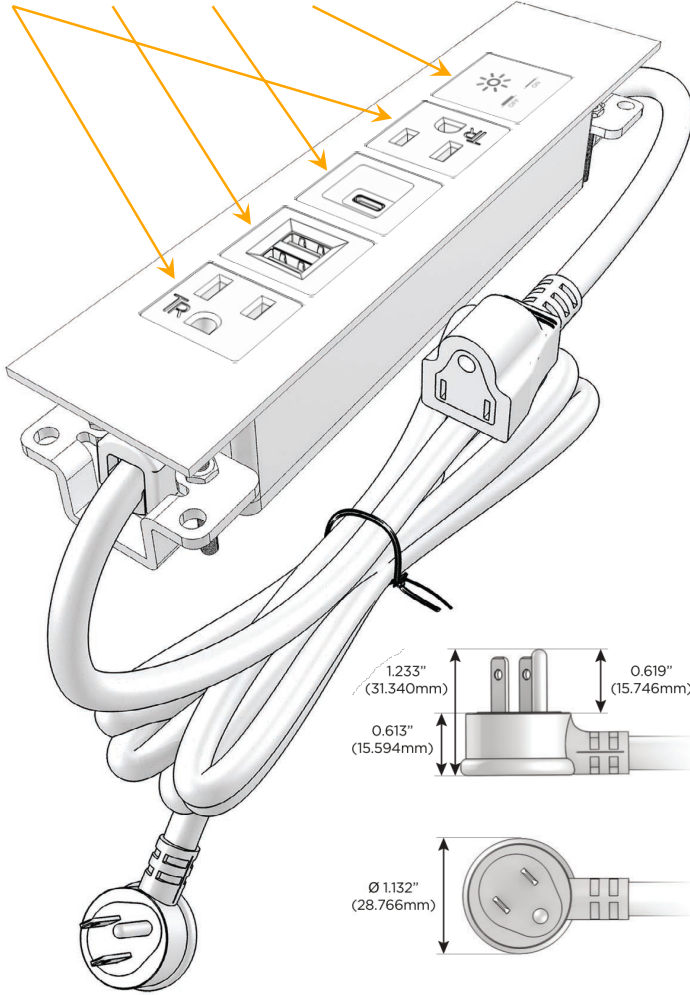

M-POWER-5T

AC POWER & DATA CONNECTIVITY SOLUTION

M-POWER-5T-AMSAX-CHATP

Specs:

Modules/Ports:

- **A** Tamper Resistant AC Receptacle
- **M** Double USB-A (Fast Charging Ports - 18W)
- **S** USB-C (25W High Speed Charging Port)
- **X** Switched AC

A M S X