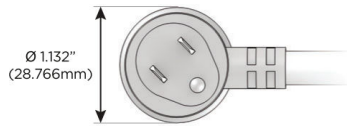

M-POWER-5T

AC POWER & DATA CONNECTIVITY SOLUTION

M-POWER-5T-AMSAX-CHATP

Specs:

Modules/Ports:

- **A** Tamper Resistant AC Receptacle
- **M** Double USB-A (Fast Charging Ports - 18W)
- **S** USB-C (25W High Speed Charging Port)
- **X** Switched AC

A M S X