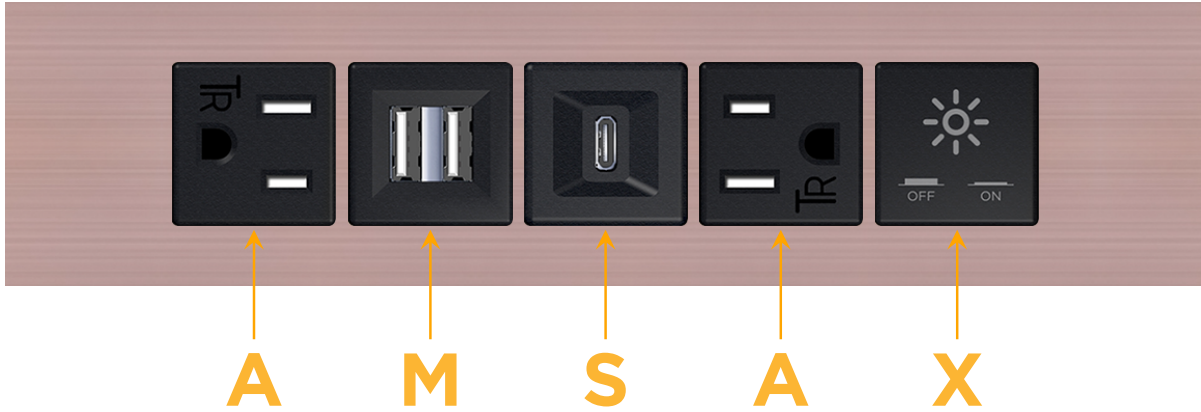

Trim Plate Finish: **CHAMPAGNE (ABS)**

*Custom Finishes Available*

M-POWER-5T-AMSAX-CHATP

Features:

**Module/Port Options:**

- A** Tamper Resistant AC Receptacle
- E** USB-A & USB-C (20W)
- M** Double USB-A (Fast Charging Ports - 18W)
- H** HDMI
- 6** CAT 6
- 12** RJ 12
- X** Switched AC
- Y** 3-Way Switch (Low Voltage)
- V** USB-C (45W High Speed Charging Port)
- S** USB-C (25W High Speed Charging Port)
- R** Switched AC (Rocker Switch)
- D** Dimmer Switch

**Plug:**

Supplied with Low Profile Flat 45° Angle 120 VAC Plug

Optional Standard Straight 120 VAC Plug

Optional Straight 120 VAC Pass-through Plug

- CLEAN, COMPACT DESIGN
- STREAMLINED
- LOW PROFILE
- SIDE-EXITING CORDS
- PLUG & PLAY
- 6' AC CORD & PLUG (FLAT PLUG STANDARD)
- CUSTOMIZABLE CONFIGURATIONS AND FINISHES
- UL LISTED FOR MOUNTING IN FURNITURE
- 15A

### Modules/Ports:

- A** Tamper Resistant AC Receptacle
- M** Double USB-A (Fast Charging Ports - 18W)
- S** USB-C (25W High Speed Charging Port)
- X** Switched AC