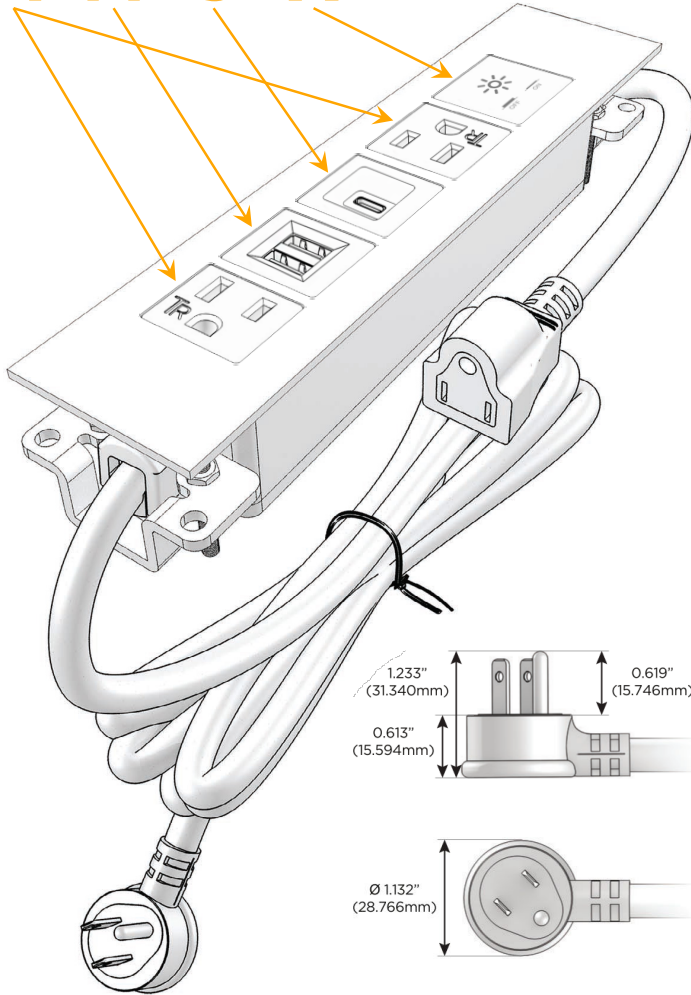

M-POWER-5T

AC POWER & DATA CONNECTIVITY SOLUTION

M-POWER-5T-AMSAX-BZATP

Specs:

Modules/Ports:

- **A** Tamper Resistant AC Receptacle
- **M** Double USB-A (Fast Charging Ports - 18W)
- **S** USB-C (25W High Speed Charging Port)
- **X** Switched AC

A M S X