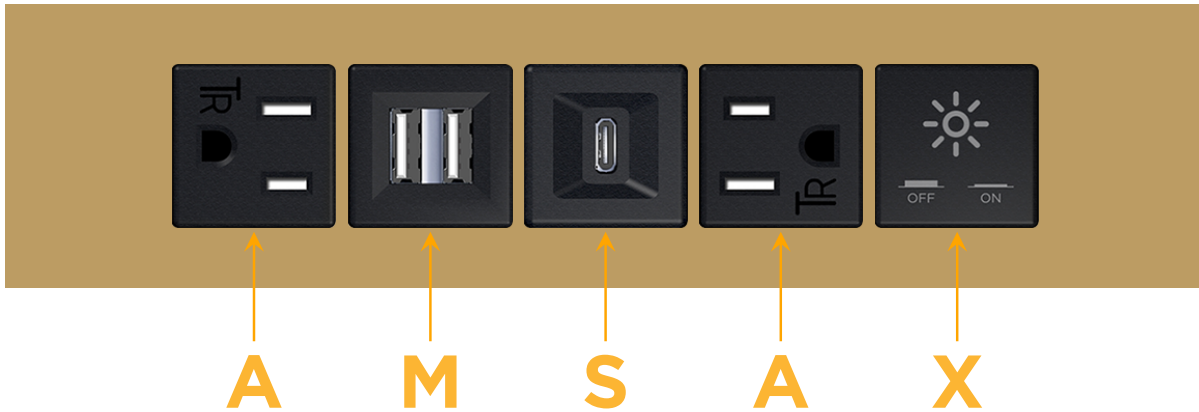

M-POWER-5T

AC POWER & DATA CONNECTIVITY SOLUTION

M-POWER-5T-AMSAX-BZATP

Distributed by

Mormax Company, Inc.

8 Westchester Plaza

Elmsford, NY 10523

914-699-0101

sales@mormax.com

mormax.com

Metro Light & Power's line of power & data solutions offers sophisticated design elements combined with greater ease of installation. Streamlined and low-profile, enhanced by side-exiting cords, our outlets advance the industry with their cutting edge look and feel. We believe flexibility is key, and we provide a variety of mounting options, including the ability to mount in limited spaces. Our outlets are available in many finishes and configurations, in addition to a custom color and finish capability for our clients.

Trim Plate Finish: **STANDARD BRONZE (ABS)**

Custom Finishes Available

M-POWER-5T-AMSAX-BZATP

Features:

Module/Port Options:

- **A** Tamper Resistant AC Receptacle
- **E** USB-A & USB-C (20W)
- **M** Double USB-A (Fast Charging Ports - 18W)
- **H** HDMI
- **6** CAT 6
- **12** RJ 12
- **X** Switched AC
- **Y** 3-Way Switch (Low Voltage)
- **V** USB-C (45W High Speed Charging Port)
- **S** USB-C (25W High Speed Charging Port)
- **R** Switched AC (Rocker Switch)
- **D** Dimmer Switch

Plug:

Supplied with Low Profile Flat 45° Angle 120 VAC Plug

Optional Standard Straight 120 VAC Plug

Optional Straight 120 VAC Pass-through Plug

- CLEAN, COMPACT DESIGN
- STREAMLINED
- LOW PROFILE
- SIDE-EXITING CORDS
- PLUG & PLAY
- 6' AC CORD & PLUG (FLAT PLUG STANDARD)
- CUSTOMIZABLE CONFIGURATIONS AND FINISHES
- UL LISTED FOR MOUNTING IN FURNITURE
- 15A