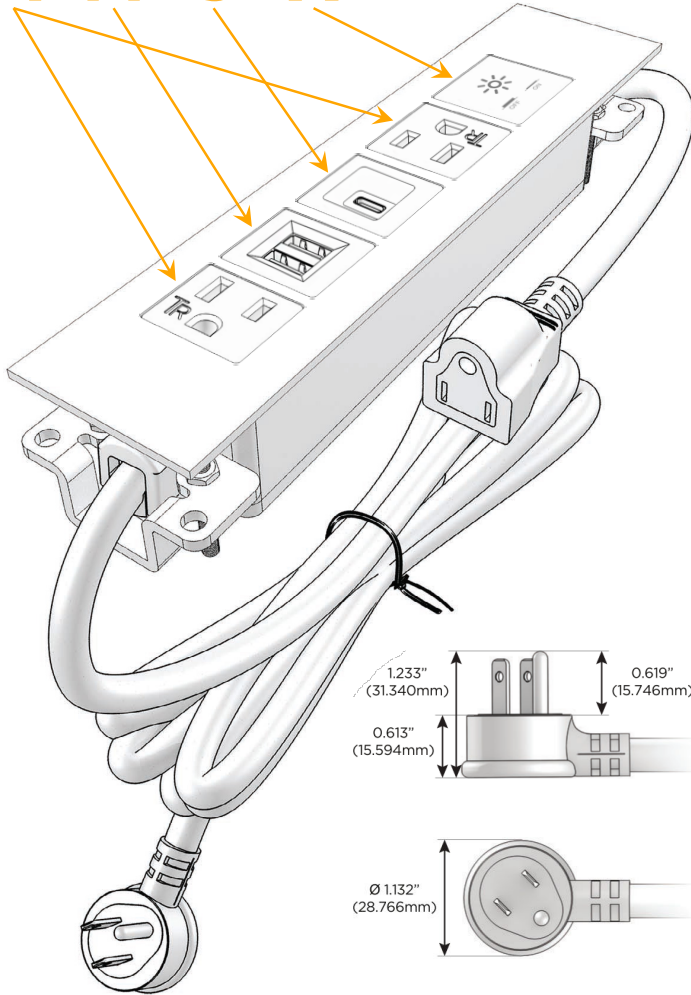

M-POWER-5T

AC POWER & DATA CONNECTIVITY SOLUTION

M-POWER-5T-AMSAX-BZ5ATP

Specs:

Modules/Ports:

- **A** Tamper Resistant AC Receptacle
- **M** Double USB-A (Fast Charging Ports - 18W)
- **S** USB-C (25W High Speed Charging Port)
- **X** Switched AC

A M S X