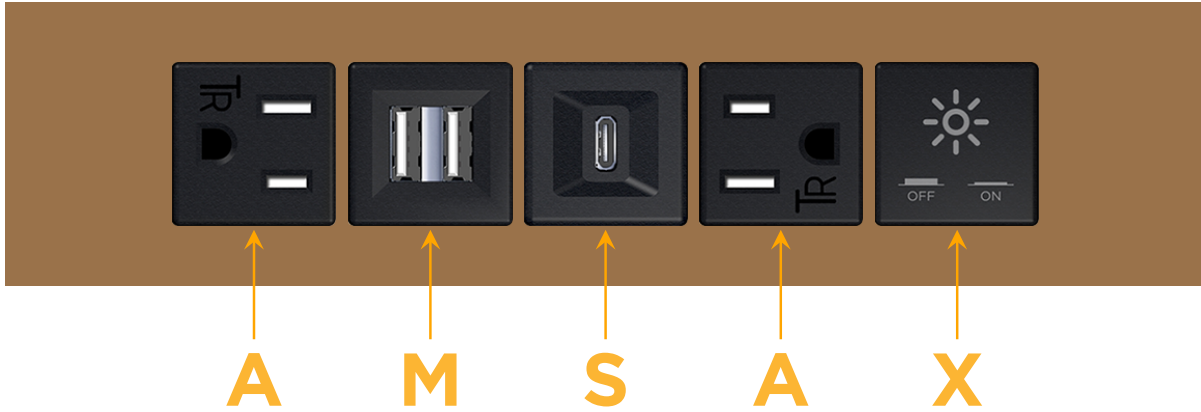

Trim Plate Finish: **ARCHITECTURAL BRONZE (ABS)**

Custom Finishes Available

M-POWER-5T-AMSAX-BZ5ATP

Features:

**Module/Port Options:**

- A** Tamper Resistant AC Receptacle
- E** USB-A & USB-C (20W)
- M** Double USB-A (Fast Charging Ports - 18W)
- H** HDMI
- 6** CAT 6
- 12** RJ 12
- X** Switched AC
- Y** 3-Way Switch (Low Voltage)
- V** USB-C (45W High Speed Charging Port)
- S** USB-C (25W High Speed Charging Port)
- R** Switched AC (Rocker Switch)
- D** Dimmer Switch

**Plug:**

Supplied with Low Profile Flat 45° Angle 120 VAC Plug

Optional Standard Straight 120 VAC Plug

Optional Straight 120 VAC Pass-through Plug

- CLEAN, COMPACT DESIGN
- STREAMLINED
- LOW PROFILE
- SIDE-EXITING CORDS
- PLUG & PLAY
- 6' AC CORD & PLUG (FLAT PLUG STANDARD)
- CUSTOMIZABLE CONFIGURATIONS AND FINISHES
- UL LISTED FOR MOUNTING IN FURNITURE
- 15A

### Modules/Ports:

- A** Tamper Resistant AC Receptacle
- M** Double USB-A (Fast Charging Ports - 18W)
- S** USB-C (25W High Speed Charging Port)
- X** Switched AC