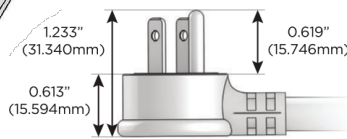

M-POWER-5T

AC POWER & DATA CONNECTIVITY SOLUTION

M-POWER-5T-AMSAX-BZ5AATP

Specs:

Modules/Ports:

- **A** Tamper Resistant AC Receptacle
- **M** Double USB-A (Fast Charging Ports - 18W)
- **S** USB-C (25W High Speed Charging Port)
- **X** Switched AC

A M S X