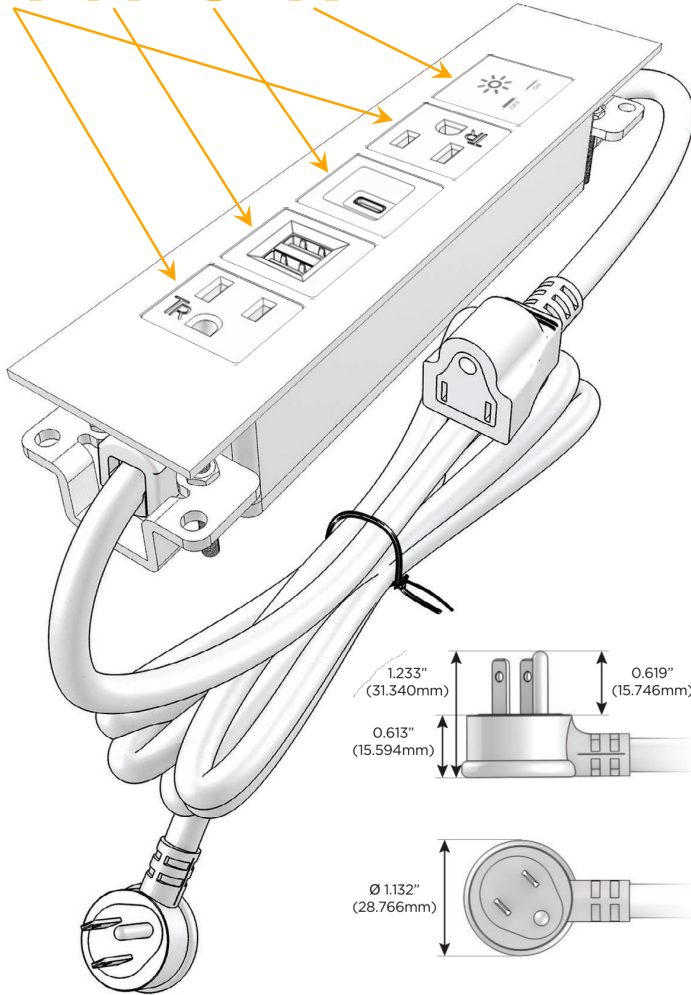

M-POWER-5T

AC POWER & DATA CONNECTIVITY SOLUTION

M-POWER-5T-AMSAX-BZ5AATP

Specs:

Modules/Ports:

- **A** Tamper Resistant AC Receptacle
- **M** Double USB-A (Fast Charging Ports - 18W)
- **S** USB-C (25W High Speed Charging Port)
- **X** Switched AC

A M S X