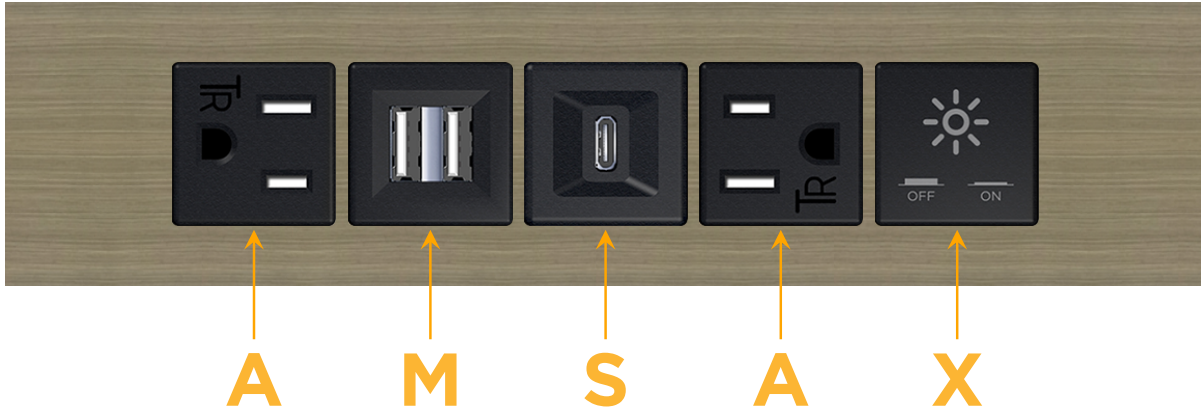

Trim Plate Finish: **ANTIQUED ARCHITECTURAL BRONZE (ABS)**

Custom Finishes Available

M-POWER-5T-AMSAX-BZ5AATP

Features:

Module/Port Options:

- A** Tamper Resistant AC Receptacle
- E** USB-A & USB-C (20W)
- M** Double USB-A (Fast Charging Ports - 18W)
- H** HDMI
- 6** CAT 6
- 12** RJ 12
- X** Switched AC
- Y** 3-Way Switch (Low Voltage)
- V** USB-C (45W High Speed Charging Port)
- S** USB-C (25W High Speed Charging Port)
- R** Switched AC (Rocker Switch)
- D** Dimmer Switch

Plug:

Supplied with Low Profile Flat 45° Angle 120 VAC Plug

Optional Standard Straight 120 VAC Plug

Optional Straight 120 VAC Pass-through Plug

- CLEAN, COMPACT DESIGN
- STREAMLINED
- LOW PROFILE
- SIDE-EXITING CORDS
- PLUG & PLAY
- 6' AC CORD & PLUG (FLAT PLUG STANDARD)
- CUSTOMIZABLE CONFIGURATIONS AND FINISHES
- UL LISTED FOR MOUNTING IN FURNITURE
- 15A

M-POWER-5T

AC POWER & DATA CONNECTIVITY SOLUTION

M-POWER-5T-AMSAX-BZ5AATP

Specs:

Modules/Ports:

- A** Tamper Resistant AC Receptacle
- M** Double USB-A (Fast Charging Ports - 18W)
- S** USB-C (25W High Speed Charging Port)
- X** Switched AC