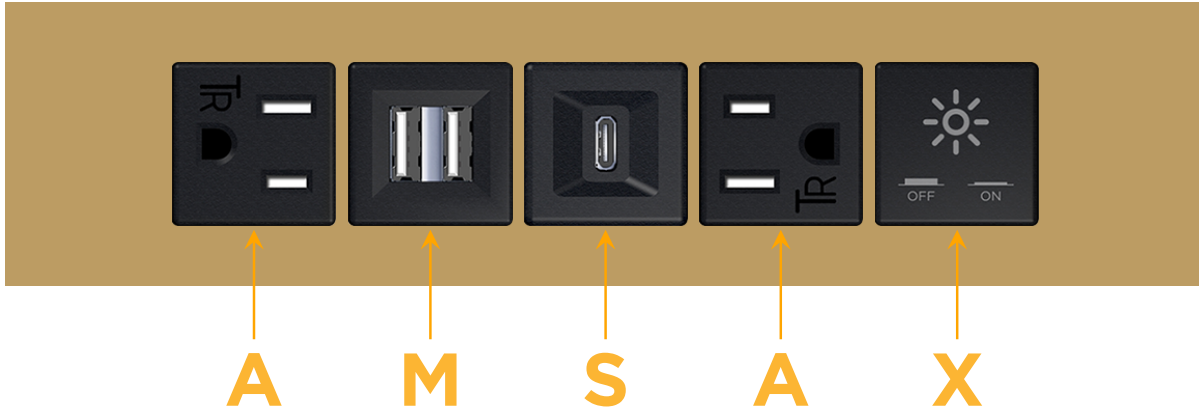

Trim Plate Finish: **BRASS (ABS)**

Custom Finishes Available

M-POWER-5T-AMSAX-BRATP

Features:

**Module/Port Options:**

- A** Tamper Resistant AC Receptacle
- E** USB-A & USB-C (20W)
- M** Double USB-A (Fast Charging Ports - 18W)
- H** HDMI
- 6** CAT 6
- 12** RJ 12
- X** Switched AC
- Y** 3-Way Switch (Low Voltage)
- V** USB-C (45W High Speed Charging Port)
- S** USB-C (25W High Speed Charging Port)
- R** Switched AC (Rocker Switch)
- D** Dimmer Switch

**Plug:**

Supplied with Low Profile Flat 45° Angle 120 VAC Plug

Optional Standard Straight 120 VAC Plug

Optional Straight 120 VAC Pass-through Plug

- CLEAN, COMPACT DESIGN
- STREAMLINED
- LOW PROFILE
- SIDE-EXITING CORDS
- PLUG & PLAY
- 6' AC CORD & PLUG (FLAT PLUG STANDARD)
- CUSTOMIZABLE CONFIGURATIONS AND FINISHES
- UL LISTED FOR MOUNTING IN FURNITURE
- 15A

### Modules/Ports:

- A** Tamper Resistant AC Receptacle
- M** Double USB-A (Fast Charging Ports - 18W)
- S** USB-C (25W High Speed Charging Port)
- X** Switched AC