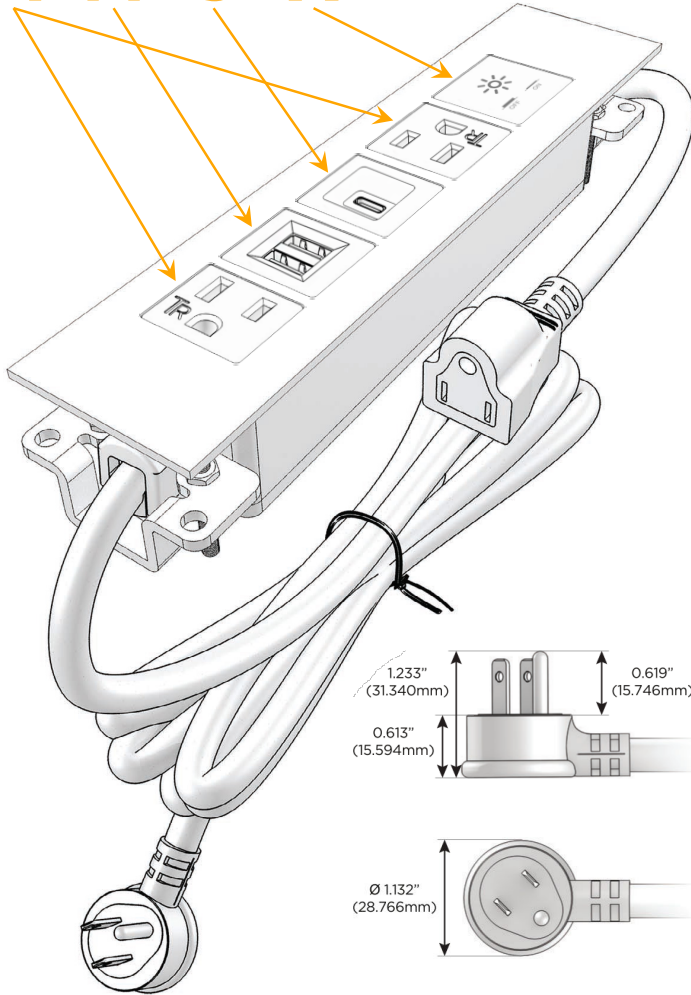

M-POWER-5T

AC POWER & DATA CONNECTIVITY SOLUTION

M-POWER-5T-AMSAX-BRATP

Specs:

Modules/Ports:

- **A** Tamper Resistant AC Receptacle
- **M** Double USB-A (Fast Charging Ports - 18W)
- **S** USB-C (25W High Speed Charging Port)
- **X** Switched AC

A M S X