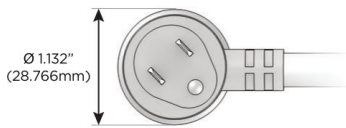

M-POWER-5T

AC POWER & DATA CONNECTIVITY SOLUTION

M-POWER-5T-AMSAX-BRAATP

Specs:

Modules/Ports:

- **A** Tamper Resistant AC Receptacle
- **M** Double USB-A (Fast Charging Ports - 18W)
- **S** USB-C (25W High Speed Charging Port)
- **X** Switched AC

A M S X