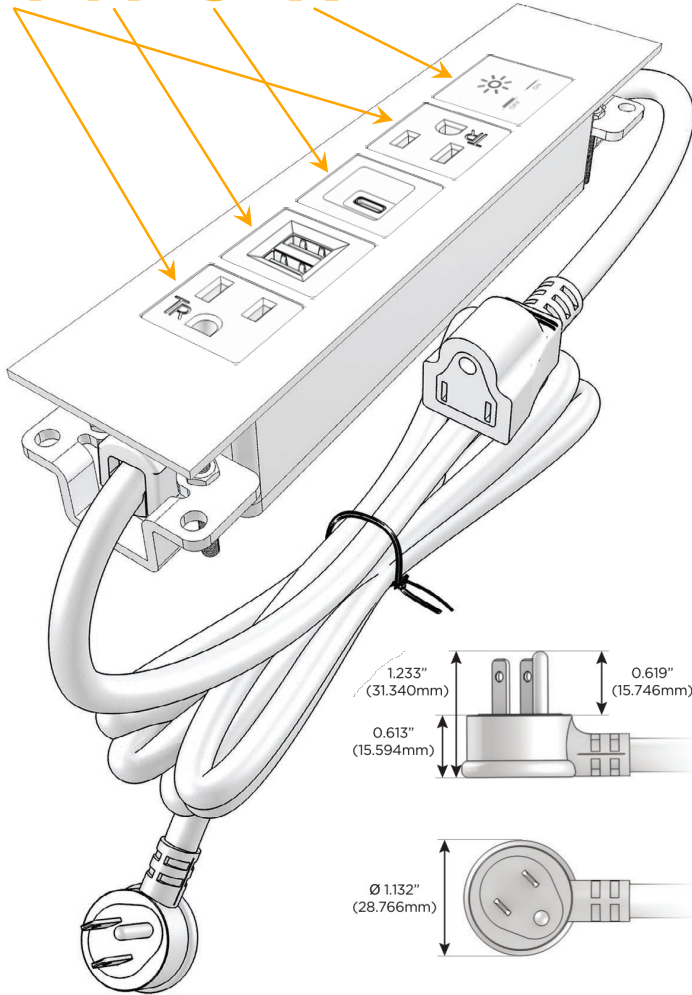

M-POWER-5T

AC POWER & DATA CONNECTIVITY SOLUTION

M-POWER-5T-AMSAX-BRAATP

Specs:

Modules/Ports:

- **A** Tamper Resistant AC Receptacle
- **M** Double USB-A (Fast Charging Ports - 18W)
- **S** USB-C (25W High Speed Charging Port)
- **X** Switched AC

A M S X