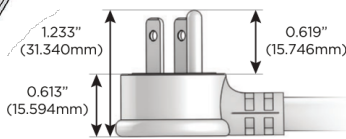

M-POWER-5T

AC POWER & DATA CONNECTIVITY SOLUTION

M-POWER-5T-AMSAX-BRAATP

Specs:

Modules/Ports:

- **A** Tamper Resistant AC Receptacle
- **M** Double USB-A (Fast Charging Ports - 18W)
- **S** USB-C (25W High Speed Charging Port)
- **X** Switched AC

A M S X