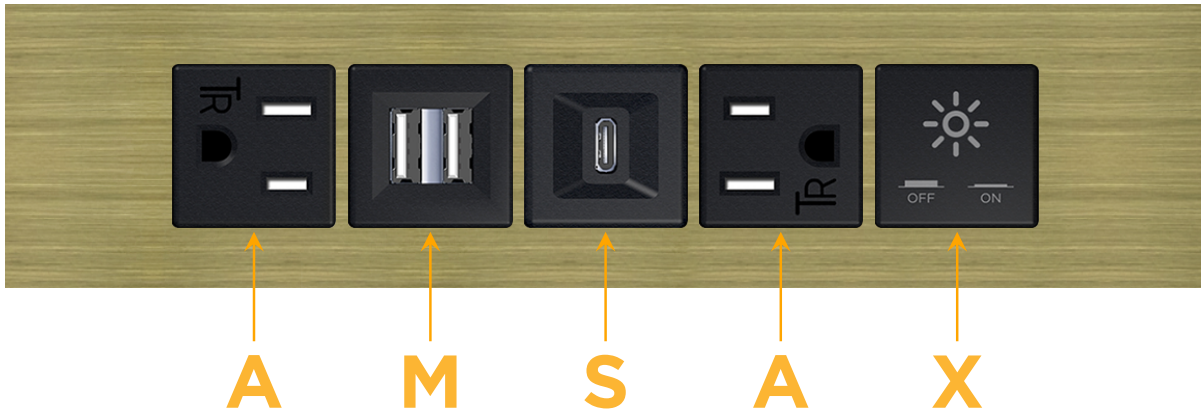

M-POWER-5T

AC POWER & DATA CONNECTIVITY SOLUTION

M-POWER-5T-AMSAX-BRAATP

Distributed by

Mormax Company, Inc.

8 Westchester Plaza

Elmsford, NY 10523

914-699-0101

sales@mormax.com

mormax.com

Metro Light & Power's line of power & data solutions offers sophisticated design elements combined with greater ease of installation. Streamlined and low-profile, enhanced by side-exiting cords, our outlets advance the industry with their cutting edge look and feel. We believe flexibility is key, and we provide a variety of mounting options, including the ability to mount in limited spaces. Our outlets are available in many finishes and configurations, in addition to a custom color and finish capability for our clients.

Trim Plate Finish: **BRASS ANTIQUED (ABS)**

Custom Finishes Available

M-POWER-5T-AMSAX-BRAATP

Features:

Module/Port Options:

- **A** Tamper Resistant AC Receptacle
- **E** USB-A & USB-C (20W)
- **M** Double USB-A (Fast Charging Ports - 18W)
- **H** HDMI
- **6** CAT 6
- **12** RJ 12
- **X** Switched AC
- **Y** 3-Way Switch (Low Voltage)
- **V** USB-C (45W High Speed Charging Port)
- **S** USB-C (25W High Speed Charging Port)
- **R** Switched AC (Rocker Switch)
- **D** Dimmer Switch

Plug:

Supplied with Low Profile Flat 45° Angle 120 VAC Plug

Optional Standard Straight 120 VAC Plug

Optional Straight 120 VAC Pass-through Plug

- CLEAN, COMPACT DESIGN
- STREAMLINED
- LOW PROFILE
- SIDE-EXITING CORDS
- PLUG & PLAY
- 6' AC CORD & PLUG (FLAT PLUG STANDARD)
- CUSTOMIZABLE CONFIGURATIONS AND FINISHES
- UL LISTED FOR MOUNTING IN FURNITURE
- 15A