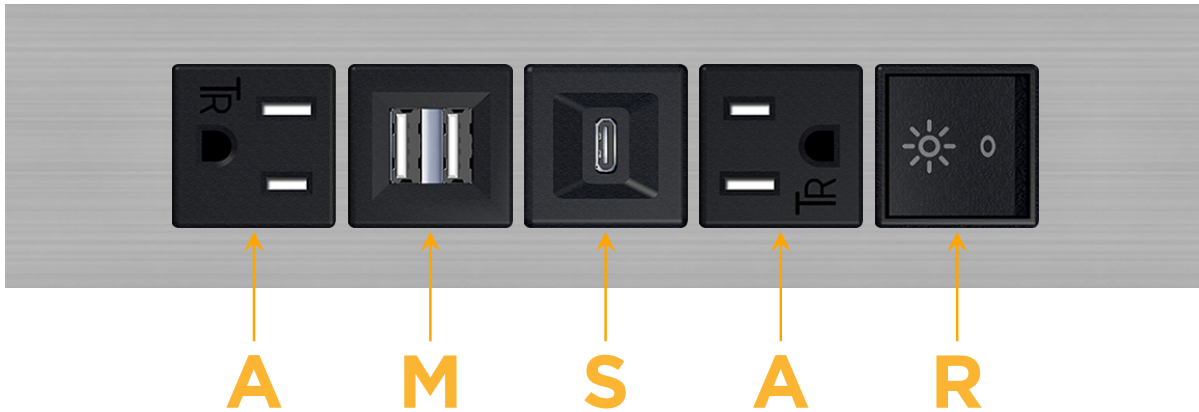

Trim Plate Finish: **STAINLESS STEEL BRUSHED**

Custom Finishes Available

M-POWER-5T-AMSAR-SS4TP

Features:

**Module/Port Options:**

- A** Tamper Resistant AC Receptacle
- E** USB-A & USB-C (20W)
- M** Double USB-A (Fast Charging Ports - 18W)
- H** HDMI
- 6** CAT 6
- 12** RJ 12
- X** Switched AC
- Y** 3-Way Switch (Low Voltage)
- V** USB-C (45W High Speed Charging Port)
- S** USB-C (25W High Speed Charging Port)
- R** Switched AC (Rocker Switch)
- D** Dimmer Switch

**Plug:**

Supplied with Low Profile Flat 45° Angle 120 VAC Plug

Optional Standard Straight 120 VAC Plug

Optional Straight 120 VAC Pass-through Plug

- CLEAN, COMPACT DESIGN
- STREAMLINED
- LOW PROFILE
- SIDE-EXITING CORDS
- PLUG & PLAY
- 6' AC CORD & PLUG (FLAT PLUG STANDARD)
- CUSTOMIZABLE CONFIGURATIONS AND FINISHES
- UL LISTED FOR MOUNTING IN FURNITURE
- 15A

### Modules/Ports:

- A** Tamper Resistant AC Receptacle
- M** Double USB-A (Fast Charging Ports - 18W)
- S** USB-C (25W High Speed Charging Port)
- R** Switched AC (Rocker Switch)