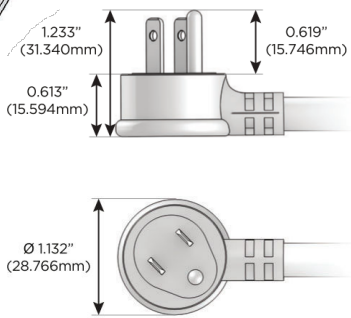

M-POWER-5T

AC POWER & DATA CONNECTIVITY SOLUTION

M-POWER-5T-AM SAR-SS4TP

Specs:

Modules/Ports:

- **A** Tamper Resistant AC Receptacle
- **M** Double USB-A (Fast Charging Ports - 18W)
- **S** USB-C (25W High Speed Charging Port)
- **R** Switched AC (Rocker Switch)

A M S R