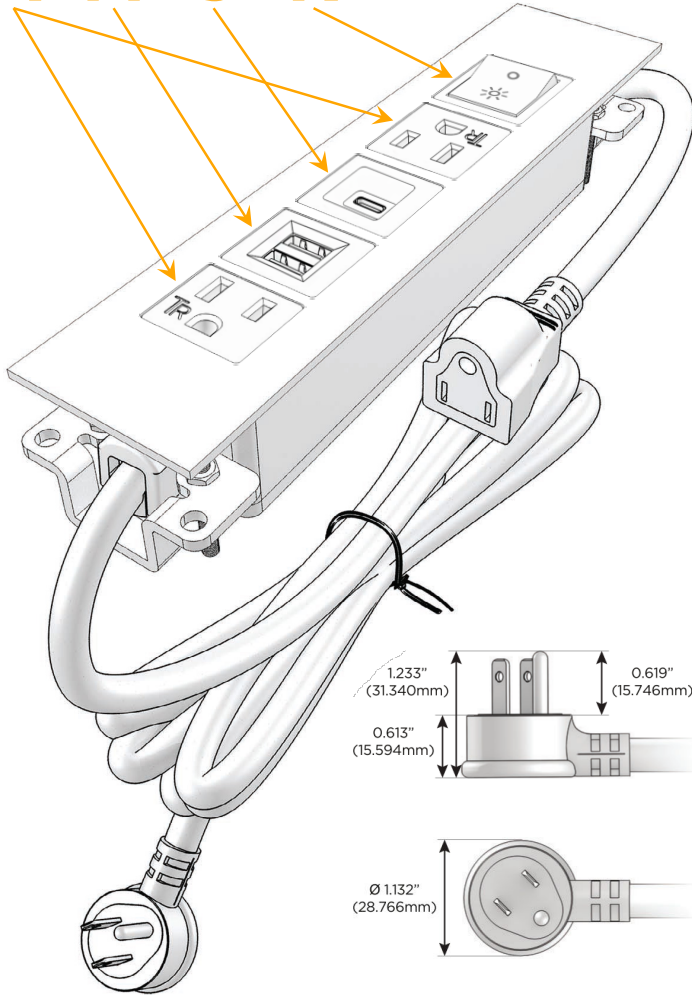

M-POWER-5T

AC POWER & DATA CONNECTIVITY SOLUTION

M-POWER-5T-AM SAR-SS4TP

Specs:

Modules/Ports:

- **A** Tamper Resistant AC Receptacle
- **M** Double USB-A (Fast Charging Ports - 18W)
- **S** USB-C (25W High Speed Charging Port)
- **R** Switched AC (Rocker Switch)

A M S R