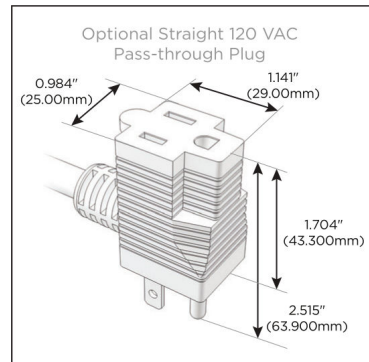

M-POWER-5T

AC POWER & DATA CONNECTIVITY SOLUTION

M-POWER-5T-AM SAR-SS4TP

Specs:

Modules/Ports:

- **A** Tamper Resistant AC Receptacle
- **M** Double USB-A (Fast Charging Ports - 18W)
- **S** USB-C (25W High Speed Charging Port)
- **R** Switched AC (Rocker Switch)

A M S R