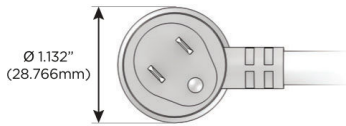

M-POWER-5T

AC POWER & DATA CONNECTIVITY SOLUTION

M-POWER-5T-AMSAAR-S3ATP

Specs:

Modules/Ports:

- **A** Tamper Resistant AC Receptacle
- **M** Double USB-A (Fast Charging Ports - 18W)
- **S** USB-C (25W High Speed Charging Port)
- **R** Switched AC (Rocker Switch)

A M S R