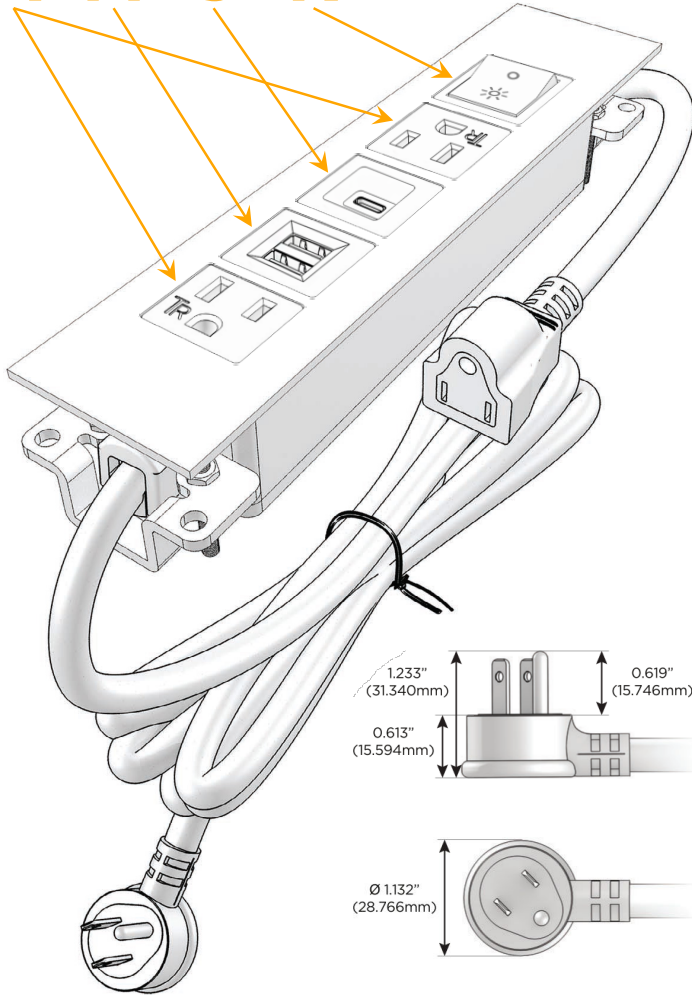

M-POWER-5T

AC POWER & DATA CONNECTIVITY SOLUTION

M-POWER-5T-AMSAAR-S3ATP

Specs:

Modules/Ports:

- **A** Tamper Resistant AC Receptacle
- **M** Double USB-A (Fast Charging Ports - 18W)
- **S** USB-C (25W High Speed Charging Port)
- **R** Switched AC (Rocker Switch)

A M S R