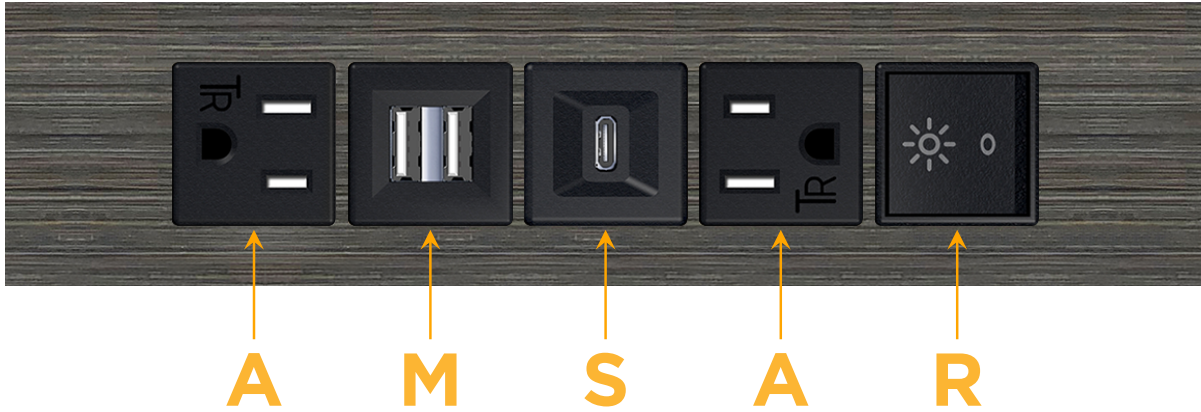

M-POWER-5T

AC POWER & DATA CONNECTIVITY SOLUTION

M-POWER-5T-AMSAAR-S3ATP

Distributed by

Mormax Company, Inc.

8 Westchester Plaza

Elmsford, NY 10523

914-699-0101

sales@mormax.com

mormax.com

Metro Light & Power's line of power & data solutions offers sophisticated design elements combined with greater ease of installation. Streamlined and low-profile, enhanced by side-exiting cords, our outlets advance the industry with their cutting edge look and feel. We believe flexibility is key, and we provide a variety of mounting options, including the ability to mount in limited spaces. Our outlets are available in many finishes and configurations, in addition to a custom color and finish capability for our clients.

Trim Plate Finish: **GUNMETAL (ABS)**

Custom Finishes Available

M-POWER-5T-AMSAAR-S3ATP

Features:

Module/Port Options:

- **A** Tamper Resistant AC Receptacle
- **E** USB-A & USB-C (20W)
- **M** Double USB-A (Fast Charging Ports - 18W)
- **H** HDMI
- **6** CAT 6
- **12** RJ 12
- **X** Switched AC
- **Y** 3-Way Switch (Low Voltage)
- **V** USB-C (45W High Speed Charging Port)
- **S** USB-C (25W High Speed Charging Port)
- **R** Switched AC (Rocker Switch)
- **D** Dimmer Switch

Plug:

Supplied with Low Profile Flat 45° Angle 120 VAC Plug

Optional Standard Straight 120 VAC Plug

Optional Straight 120 VAC Pass-through Plug

- CLEAN, COMPACT DESIGN
- STREAMLINED
- LOW PROFILE
- SIDE-EXITING CORDS
- PLUG & PLAY
- 6' AC CORD & PLUG (FLAT PLUG STANDARD)
- CUSTOMIZABLE CONFIGURATIONS AND FINISHES
- UL LISTED FOR MOUNTING IN FURNITURE
- 15A